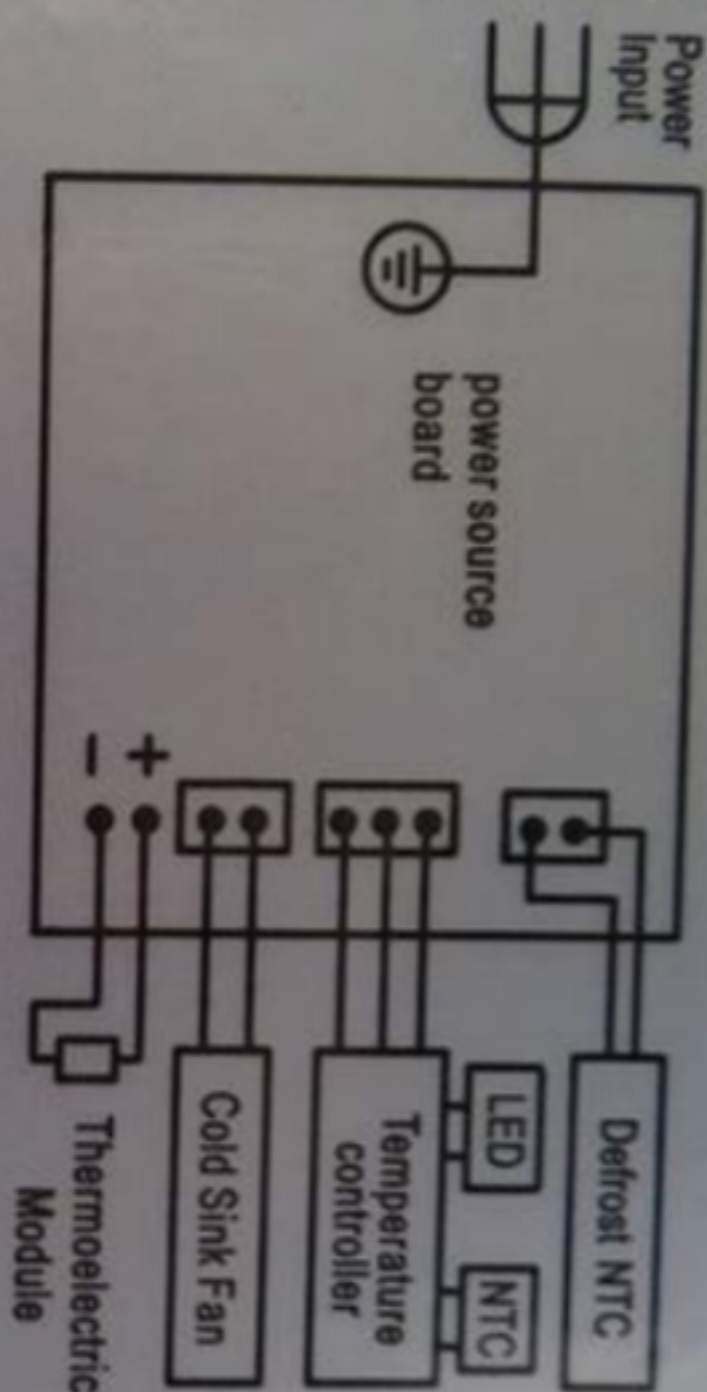

Production

Chal-Tec GmbH

Wallstraße 16, 10179 Berlin, Germany

WEEE-Nr. DE 46906833

KLARSTEIN

electronic.star

Electrocircuit Line Diagram