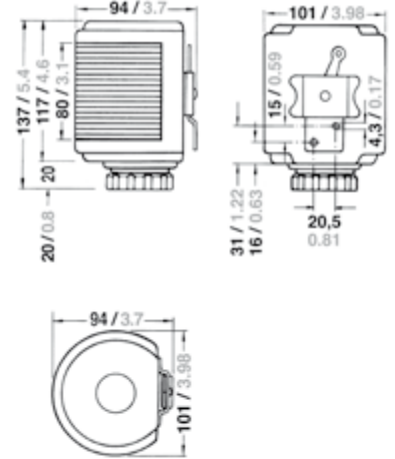

SERIES 50

Dimensions in: mm/inch

Series 50

Navigation lights – Classic model made of stainless steel

Application

Application depending on required visibilities. See table in technical information. Lights with -symbol on European inland waterways applicable.

Housing

Stainless steel, impact and shock resistant, non-corrosive, non-magnetic, seawater resistant

Optics

Lens: Fresnel, range of visibility 2 nm (Masthead 3 or 5 nm) Material: plastic, impact resistant and shock-proof, seawater resistant

Protection degree

IP 56

Mounting

See drawing on p. 49

Electric

With 2-wire cable, cable entry PG 9, bulb included

1