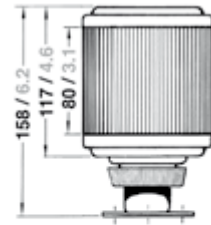

3

No.		Description	Ship size	Wattage	Visibility	Housing colour	Mounting	Article number 12 V	Article number 24 V
1		Starboard 	< 50 m / < 164 ft.	25 W	2 nm	Stainless steel	side-mount	3036102000	3036103000
		Port 	< 50 m / < 164 ft.	25 W	2 nm	Stainless steel	side-mount	3035202000	3035203000
		Bicolor	< 20 m / < 65 ft.	25 W	2 nm	Stainless steel	side-mount	3033302000	3033303000
		Masthead	< 20 m / < 65 ft.	25 W	3 nm	Stainless steel	side-mount	3030002000	3030003000
		Masthead white strong 	< 50 m / < 164 ft.	25 W	5 nm	Stainless steel	side-mount	3087002000	3087003000
		Stern 	< 20 m / < 65 ft.	10 W	2 nm	Stainless steel	side-mount	3034002000	3034003000
		Stern yellow 	< 20 m / < 65 ft.	10 W	2 nm	Stainless steel	side-mount	3091402000	3091403000
2		All-round white	< 20 m / < 65 ft.	10 W	2 nm	Stainless steel	deck-mount	3037012000	3037013000
		All-round white ordinary 	< 20 m / < 65 ft.	10 W	2 nm	Stainless steel	deck-mount	3086012000	3086013000
		All-round white bright 	< 20 m / < 65 ft.	25 W	2 nm	Stainless steel	deck-mount	3083012000	3083013000
		All-round red 	< 20 m / < 65 ft.	25 W	2 nm	Stainless steel	deck-mount	3038212000	3038213000
		All-round green 	< 20 m / < 65 ft.	25 W	2 nm	Stainless steel	deck-mount	3039112000	3039113000
		All-round yellow 	< 20 m / < 65 ft.	25 W	2 nm	Stainless steel	deck-mount	3058412000	3058413000
3		All-round white	< 20 m / < 65 ft.	10 W	2 nm	Stainless steel	hoistable	3037002000	3037003000
		All-round white ordinary 	< 20 m / < 65 ft.	10 W	2 nm	Stainless steel	hoistable	3086002000	3086003000
		All-round white bright 	< 20 m / < 65 ft.	25 W	2 nm	Stainless steel	hoistable	3083002000	3083003000
		All-round red 	< 20 m / < 65 ft.	25 W	2 nm	Stainless steel	hoistable	3038202000	3038203000
		All-round green 	< 20 m / < 65 ft.	25 W	2 nm	Stainless steel	hoistable	3039102000	3039103000
		All-round yellow 	< 20 m / < 65 ft.	25 W	2 nm	Stainless steel	hoistable	3058402000	3058403000
		All-round blue 	< 20 m / < 65 ft.	25 W	2 nm	Stainless steel	hoistable	3085502000	3085503000