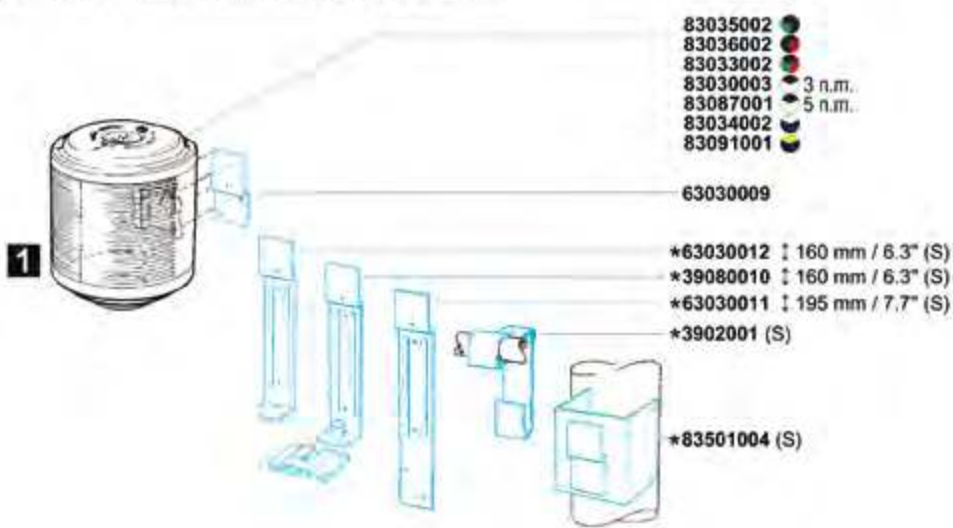

Spare Parts /* Extras
Ersatzteile /* Zubehör
Pièces de rechange /* Accessoires

- 83037010 white / weiß / blanc
- 83083017 bright / hell / clair
- 83086002 ordinary / gewöhnlich / ordinaire
- 83038002 red
- 83039002 green
- 83058002 yellow

- 83037011 white / weiß / blanc
- 83083008 bright / hell / clair
- 83086001 ordinary / gewöhnlich / ordinaire
- 83038001 red
- 83039001 green
- 83058001 yellow

- 90400002 12V/25W
- 90400003 24V/25W
- 90400005 12V/10W
- 90400006 24V/10W

83037009

95800099

83037002
83507003 with cable clamp / mit Kabelklemme /
avec borne de câble / met kabelklem / con morsetto
per cavi / con borne de cable / com borne para o cabo

- 83035002 green
- 83036002 red
- 83033002 blue
- 83030003 3 n.m.
- 83087001 5 n.m.
- 83034002 yellow
- 83091001 black

- 63030009
- *63030012 † 160 mm / 6.3" (S)
- *39080010 † 160 mm / 6.3" (S)
- *63030011 † 195 mm / 7.7" (S)
- *3902001 (S)
- *83501004 (S)