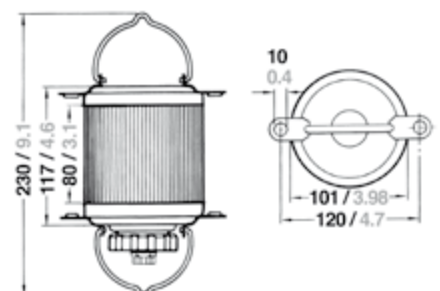

3

No.		Description	Ship size	Wattage	Visibility	Housing colour	Mounting	Article number 12 V	Article number 24 V
1		Starboard 	< 50 m / < 164 ft.	25 W	2 nm	Stainless steel	side-mount	3036102000	3036103000
		Port 	< 50 m / < 164 ft.	25 W	2 nm	Stainless steel	side-mount	3035202000	3035203000
		Bicolor	< 20 m / < 65 ft.	25 W	2 nm	Stainless steel	side-mount	3033302000	3033303000
		Masthead	< 20 m / < 65 ft.	25 W	3 nm	Stainless steel	side-mount	3030002000	3030003000
		Masthead white strong 	< 50 m / < 164 ft.	25 W	5 nm	Stainless steel	side-mount	3087002000	3087003000
		Stern 	< 20 m / < 65 ft.	10 W	2 nm	Stainless steel	side-mount	3034002000	3034003000
		Stern yellow 	< 20 m / < 65 ft.	10 W	2 nm	Stainless steel	side-mount	3091402000	3091403000
2		All-round white	< 20 m / < 65 ft.	10 W	2 nm	Stainless steel	deck-mount	3037012000	3037013000
		All-round white ordinary 	< 20 m / < 65 ft.	10 W	2 nm	Stainless steel	deck-mount	3086012000	3086013000
		All-round white bright 	< 20 m / < 65 ft.	25 W	2 nm	Stainless steel	deck-mount	3083012000	3083013000
		All-round red 	< 20 m / < 65 ft.	25 W	2 nm	Stainless steel	deck-mount	3038212000	3038213000
		All-round green 	< 20 m / < 65 ft.	25 W	2 nm	Stainless steel	deck-mount	3039112000	3039113000
		All-round yellow 	< 20 m / < 65 ft.	25 W	2 nm	Stainless steel	deck-mount	3058412000	3058413000
3		All-round white	< 20 m / < 65 ft.	10 W	2 nm	Stainless steel	hoistable	3037002000	3037003000
		All-round white ordinary 	< 20 m / < 65 ft.	10 W	2 nm	Stainless steel	hoistable	3086002000	3086003000
		All-round white bright 	< 20 m / < 65 ft.	25 W	2 nm	Stainless steel	hoistable	3083002000	3083003000
		All-round red 	< 20 m / < 65 ft.	25 W	2 nm	Stainless steel	hoistable	3038202000	3038203000
		All-round green 	< 20 m / < 65 ft.	25 W	2 nm	Stainless steel	hoistable	3039102000	3039103000
		All-round yellow 	< 20 m / < 65 ft.	25 W	2 nm	Stainless steel	hoistable	3058402000	3058403000
		All-round blue 	< 20 m / < 65 ft.	25 W	2 nm	Stainless steel	hoistable	3085502000	3085503000