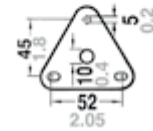

3

No.		Description	Ship size	Wattage	Visibility	Housing colour	Mounting	Article number 12 V	Article number 24 V
1		Starboard 	< 50 m / < 164 ft.	25 W	2 nm	Stainless steel	side-mount	3036102000	3036103000
		Port 	< 50 m / < 164 ft.	25 W	2 nm	Stainless steel	side-mount	3035202000	3035203000
		Bicolor	< 20 m / < 65 ft.	25 W	2 nm	Stainless steel	side-mount	3033302000	3033303000
		Masthead	< 20 m / < 65 ft.	25 W	3 nm	Stainless steel	side-mount	3030002000	3030003000
		Masthead white strong 	< 50 m / < 164 ft.	25 W	5 nm	Stainless steel	side-mount	3087002000	3087003000
		Stern 	< 20 m / < 65 ft.	10 W	2 nm	Stainless steel	side-mount	3034002000	3034003000
		Stern yellow 	< 20 m / < 65 ft.	10 W	2 nm	Stainless steel	side-mount	3091402000	3091403000
2		All-round white	< 20 m / < 65 ft.	10 W	2 nm	Stainless steel	deck-mount	3037012000	3037013000
		All-round white ordinary 	< 20 m / < 65 ft.	10 W	2 nm	Stainless steel	deck-mount	3086012000	3086013000
		All-round white bright 	< 20 m / < 65 ft.	25 W	2 nm	Stainless steel	deck-mount	3083012000	3083013000
		All-round red 	< 20 m / < 65 ft.	25 W	2 nm	Stainless steel	deck-mount	3038212000	3038213000
		All-round green 	< 20 m / < 65 ft.	25 W	2 nm	Stainless steel	deck-mount	3039112000	3039113000
		All-round yellow 	< 20 m / < 65 ft.	25 W	2 nm	Stainless steel	deck-mount	3058412000	3058413000
3		All-round white	< 20 m / < 65 ft.	10 W	2 nm	Stainless steel	hoistable	3037002000	3037003000
		All-round white ordinary 	< 20 m / < 65 ft.	10 W	2 nm	Stainless steel	hoistable	3086002000	3086003000
		All-round white bright 	< 20 m / < 65 ft.	25 W	2 nm	Stainless steel	hoistable	3083002000	3083003000
		All-round red 	< 20 m / < 65 ft.	25 W	2 nm	Stainless steel	hoistable	3038202000	3038203000
		All-round green 	< 20 m / < 65 ft.	25 W	2 nm	Stainless steel	hoistable	3039102000	3039103000
		All-round yellow 	< 20 m / < 65 ft.	25 W	2 nm	Stainless steel	hoistable	3058402000	3058403000
		All-round blue 	< 20 m / < 65 ft.	25 W	2 nm	Stainless steel	hoistable	3085502000	3085503000