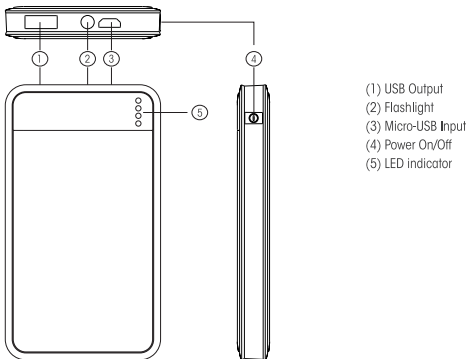

Thank you for purchasing the XLayer Powerbank Colour Line 4.000 mAh. This powerbank can be widely used for all kinds of electronic devices such as iPhone, iPad or other smartphones.

Contents

1 Powerbank, 1 USB to Micro-USB cable, 1 User Guide