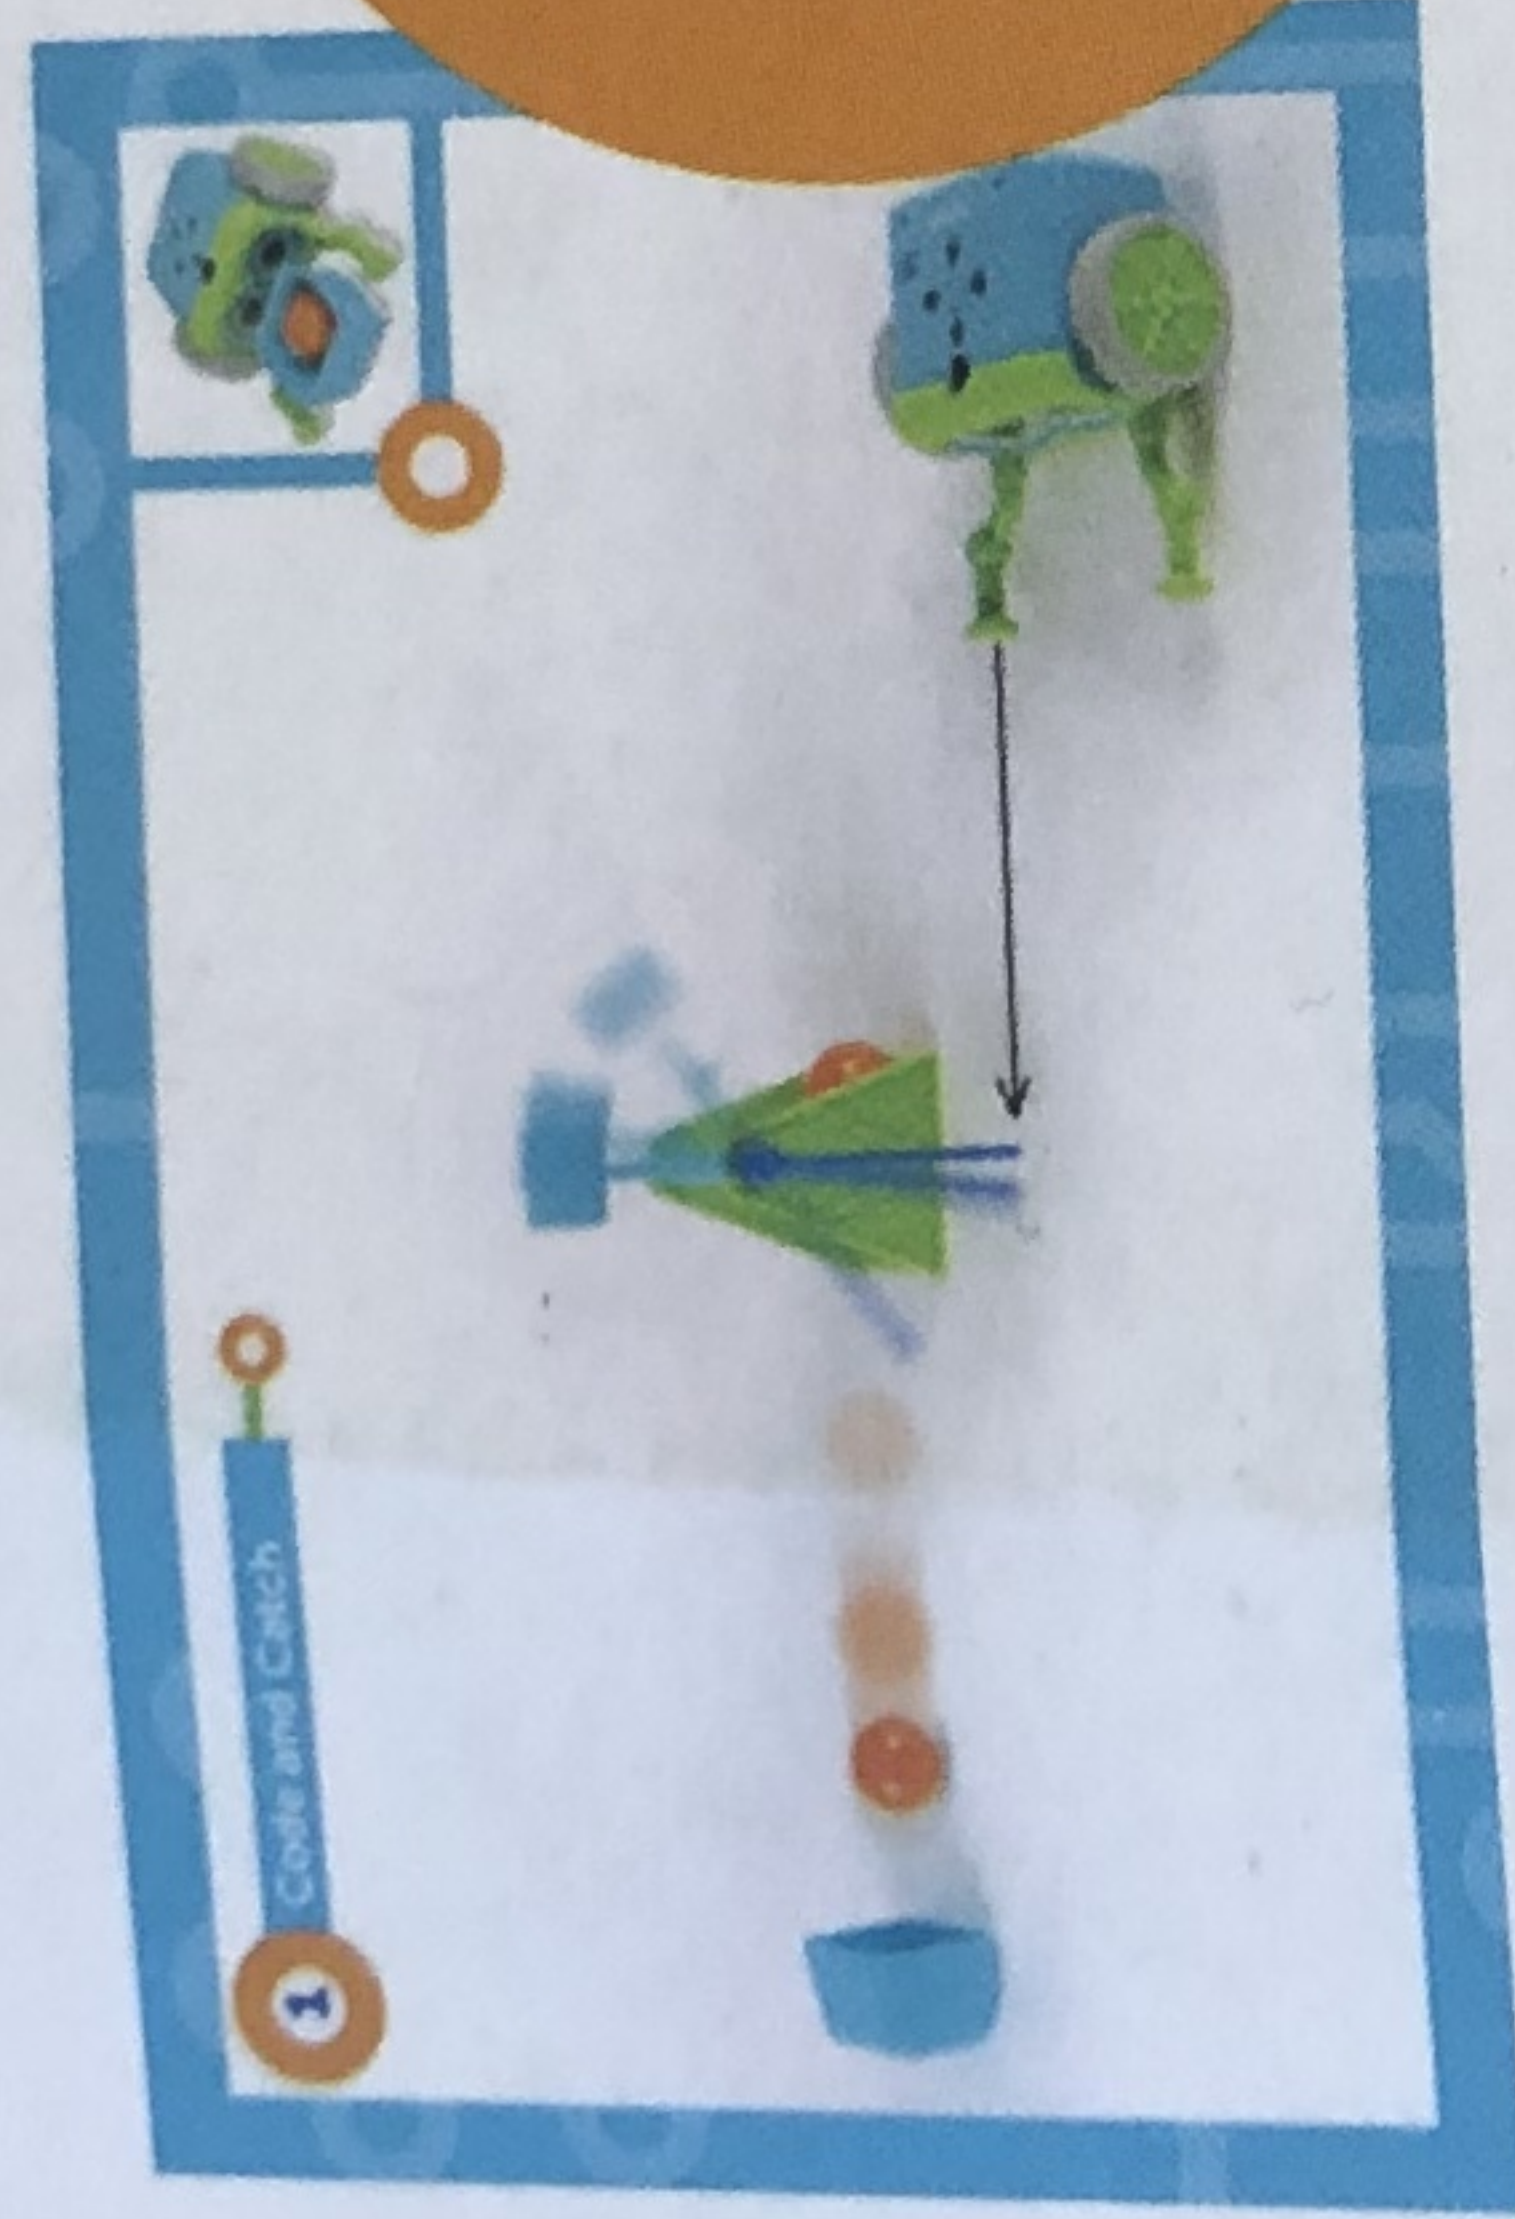

Botley Challenge Accessory Set

Help Botley® set off chain reactions with this 40-piece accessory set! Set up STEM-inspired challenges filled with falling dominos, rolling balls, and swinging hammers, then code Botley to get things moving.

40-Piece set includes:

- Swinging hammer
- Rotating gate
- Ramp
- 2 Balls
- Large domino
- Cup
- Medium domino
- 30 Small dominos
- Specially designed detachable arms
- Activity Guide

8 challenges included, plus create your own!