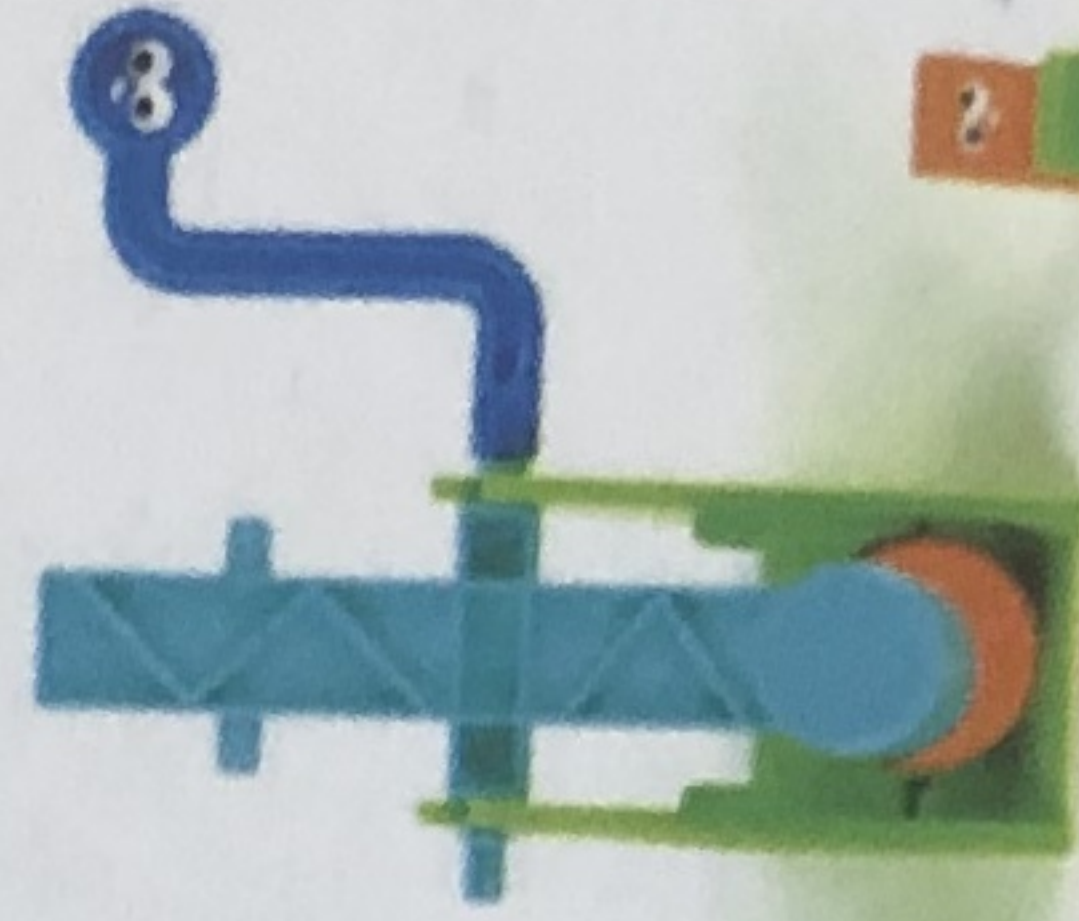

Double Duty Challenge

Knockout