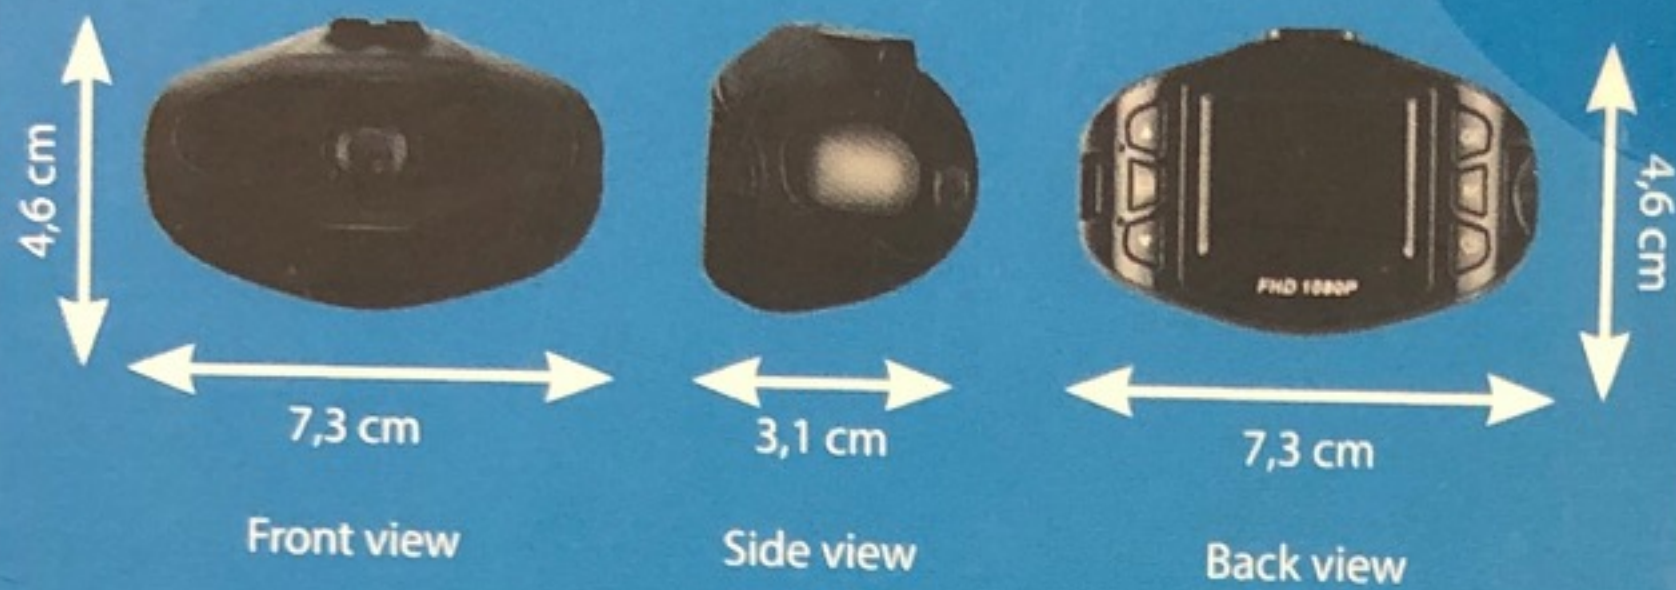

Compact size

Box Content

Specifications

- Power : 5V DC or 12/24V car charger
- Battery : 3.7V 180mAh
- Video format : MJPEG
- Resolution : 1920*1080(25 fps) ; 1280*720(30fps)
- Sensor : 1/4 inch CMOS
- Screen : 1,5 inch (3,81cm) TFT
- Recording : Micro-SD card up to 32GB (card excluded)
- Battery lifetime : 10 minutes
- Store time : 5 hours @ 32GB (FHD 1920x1080)
- View angle : 120°
- Audio : Microphone & speaker
- G-Sensor : Yes