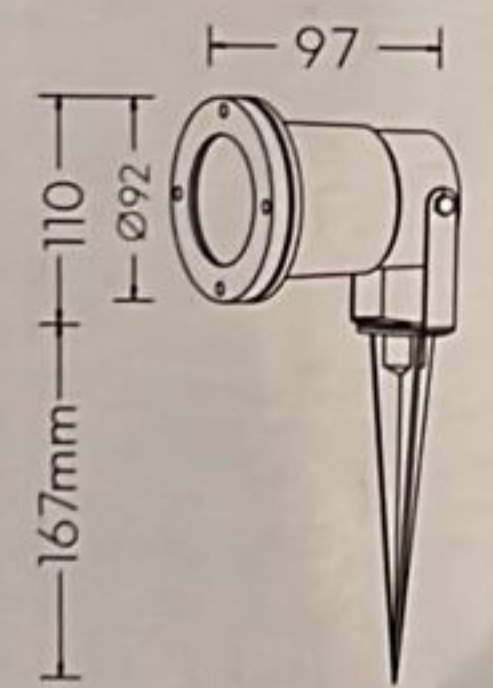

OUTDOOR

TRIO
LIGHTING FOR YOU

800260342

UBANGI

230V~50Hz
excl. 3x GU10 - max. 28W
class I

trio-lighting.com/
800260342

www.trio-lighting.com