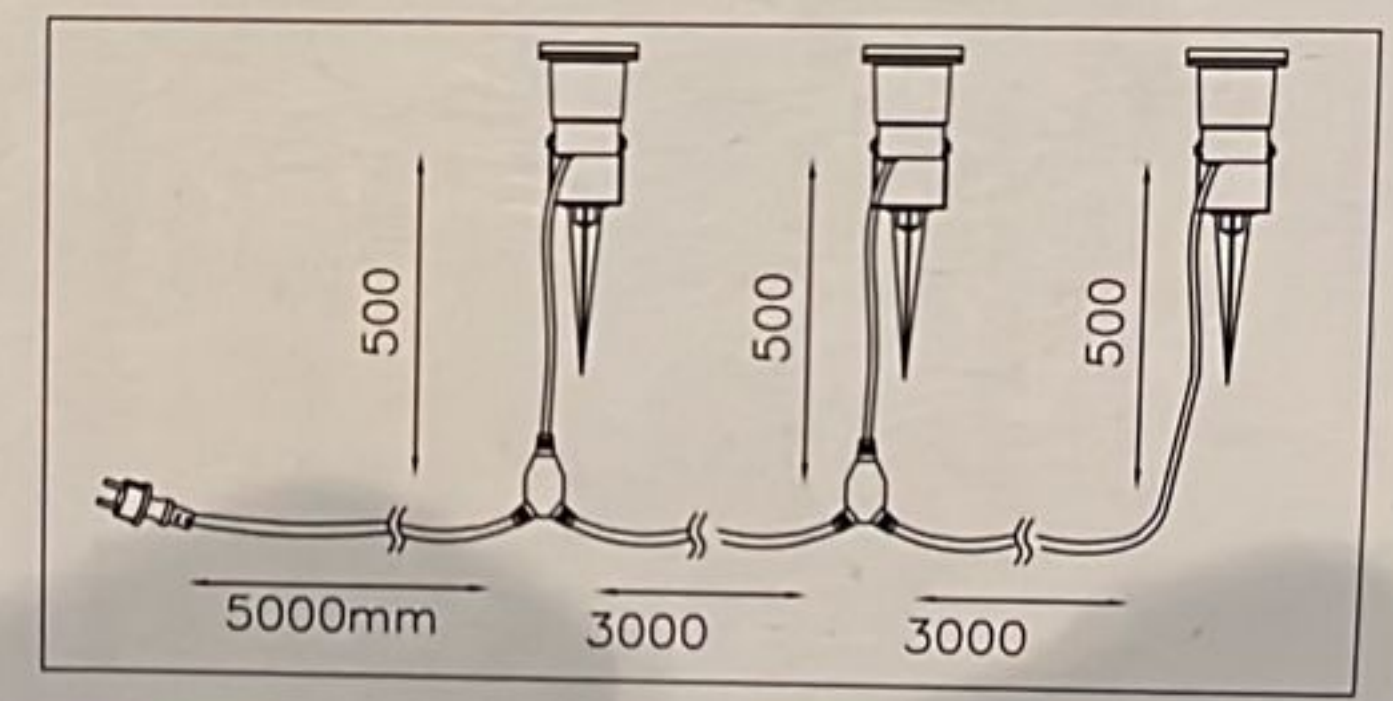

OUTDOOR

TRIO
LIGHTING FOR YOU

800260342

UBANGI

230V~50Hz
excl. 3x GU10 - max. 28W
class I

trio-lighting.com/
800260342

www.trio-lighting.com