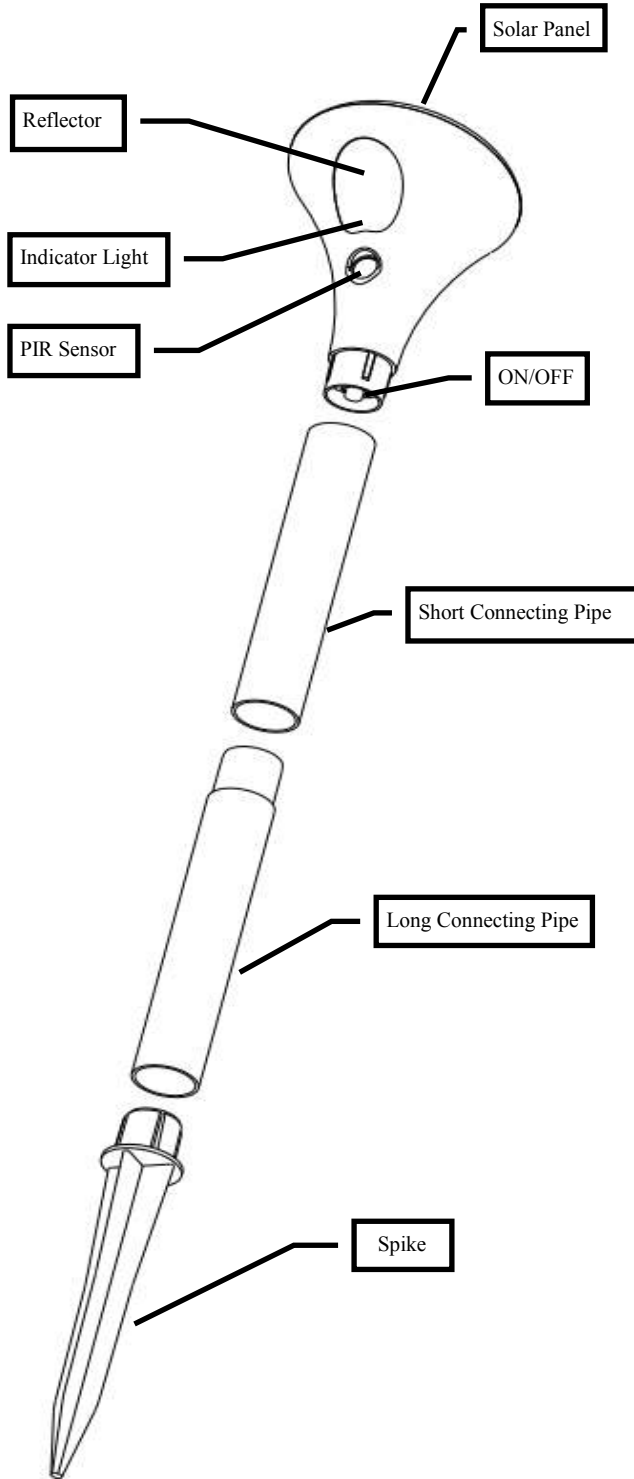

Solar LED Garden Spike Light

User Manual

Product Structure:

Package Contains:

1. Solar Light*2 2. Spike&Connecting Pipe*6 3. User Manual*1

Features:

- Solar photovoltaic lighting, no wiring, low voltage, safe, energy-saving, environmentally-friendly, save electricity.
- Poly solar panel, high conversion efficiency, good waterproofness.
- Built-in 1500mAh Lithium battery, long working time.
- Good brand SMD light source, super bright, high CRI, long lifespan.
- Photosensitive control+PIR sensing modes, automatic smart control, charge during the day, and discharge in the evening. When motion is detected in the evening, automatically enter into bright light mode, when people leave, after 22 seconds, it will automatically convert to weak light mode.
- ABS shell, UV-resistant, anti-corrosion, IP65 rating.
- Optical reflector, trapezoid light distribution, perfect lighting effect.
- Three-section connecting pipe design allows flexible installation height selection and to minimize the packaging size.

Application:

Used for landscape, garden, park, villa, courtyard, path lighting, etc.

Parameters:

Product Name	Solar LED Garden Spike Light	Light Color	Daylight White
Solar Panel	6V/0.7W	Lithium Battery	3.7V 1500mAh
LED Light Source	0.5W	Control Mode	Photosensitive control +PIR sensing
Sensing Angle	120°	Sensing Distance/ Delay Time	3-5 meters/ 22 seconds
Product Size	Φ106*H618.5mm	Charge Time	6-8 hours
Working Time	10-12 hours (bright light); 100-120 hours (weak light)	Material&Color	ABS / Black