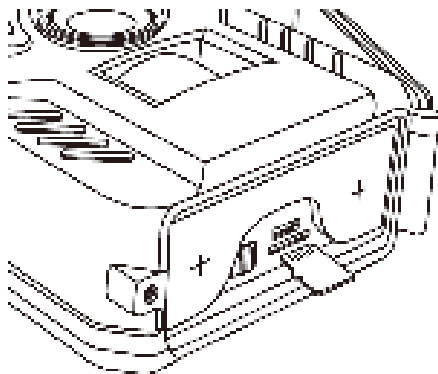

(IOS)

(Android)

Important reminders, camera must be plugged a memory card, install 18650 batteries in order to power on

Insert memory, install 18650 batteries methods:

The indicator light will flash 6 times and enter PIR detect mode when camera switch on, it will take photo or video record when PIR detected human or animals

WIFI remote control

Long press the red switch of remote, the indicator light of remote will flash quickly until the indicator red light of camera will flash quickly too, at this time, can open WIFI of phone, connect hot point name PR300WIFI, password 12345678, the indicator red light of camera will long bright when connected phone WIFI hot point, and open APP, click “+”, will add camera, and can view real-time picture of camera from phone, and the indicator red light of camera goes out

Weight: 300g

Size: 135*93*56mm

Waterproof: IP54

Certificate: CE, FCC, ROHS