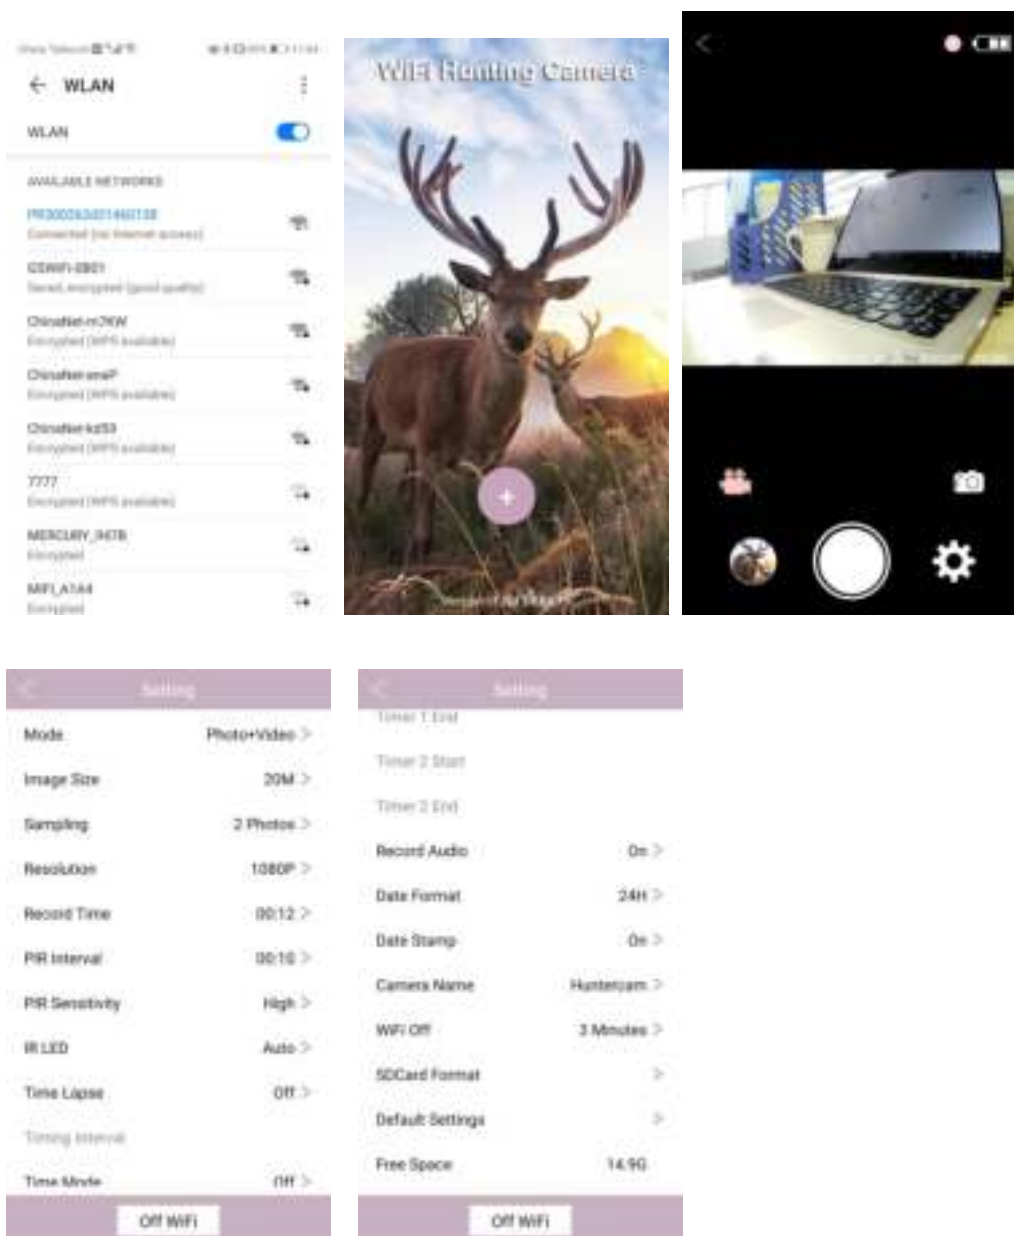

(IOS)

(Android)

Important reminders, camera must be plugged a memory card, install 18650 batteries in order to power on

Insert memory, install 18650 batteries methods:

The indicator light will flash 6 times and enter PIR detect mode when camera switch on, it will take photo or video record when PIR detected human or animals

WIFI remote control

Long press the red switch of remote, the indicator light of remote will flash quickly until the indicator red light of camera will flash quickly too, at this time, can open WIFI of phone, connect hot point name PR300WIFI, password 12345678, the indicator red light of camera will long bright when connected phone WIFI hot point, and open APP, click “+”, will add camera, and can view real-time picture of camera from phone, and the indicator red light of camera goes out

Can set the parameters of camera, and view or download photos or video files

Exit APP, at this time press the gray switch of remote one time, the indicator red light of camera will flash 6 times and goes out, and camera will enter PIR detect status