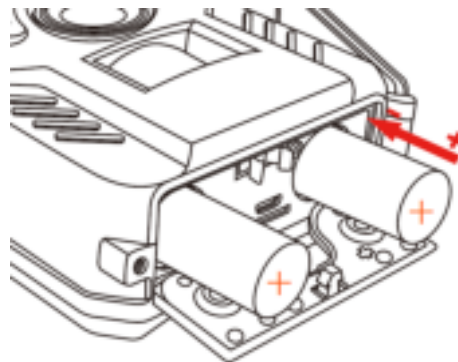

(IOS)

(Android)

Important reminders, camera must be plugged a memory card, install 18650 batteries in order to power on

Insert memory, install 18650 batteries methods:

The indicator light will flash 6 times and enter PIR detect mode when camera switch on, it will take photo or video record when PIR detected human or animals

WIFI remote control

Long press the red switch of remote, the indicator light of remote will flash quickly until the indicator red light of camera will flash quickly too, at this time, can open WIFI of phone, connect hot point name PR300WIFI, password 12345678, the indicator red light of camera will long bright when connected phone WIFI hot point, and open APP, click “+”, will add camera, and can view real-time picture of camera from phone, and the indicator red light of camera goes out