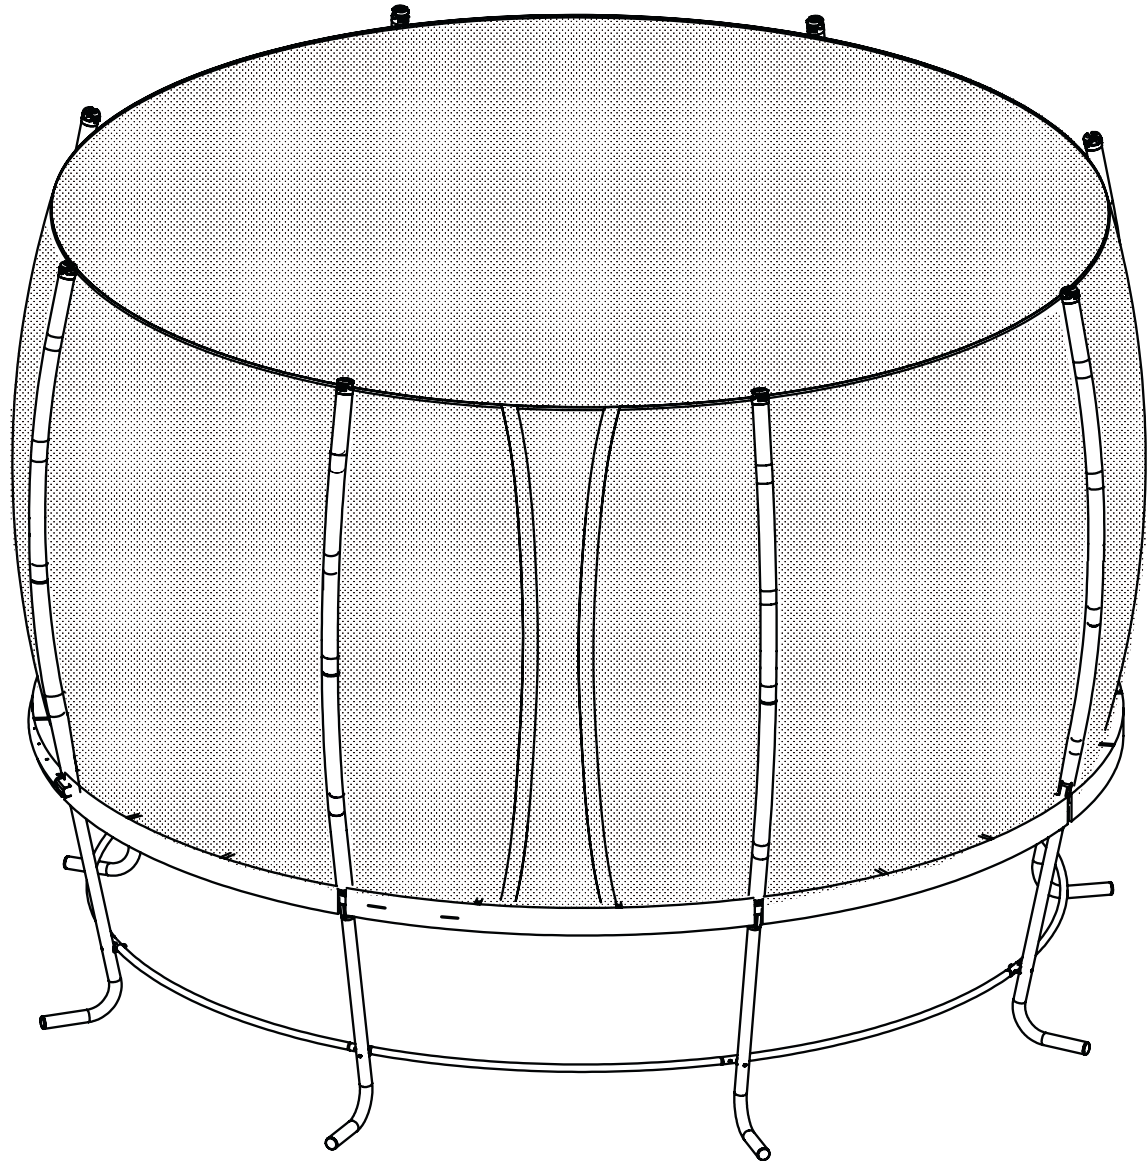

Trampoline

Lotus $\varnothing 253/\varnothing 305/\varnothing 366/\varnothing 427$

 $\varnothing 253$ MAX 80kg
 $\varnothing 305$ MAX 100kg
 $\varnothing 366$ MAX 130kg
 $\varnothing 427$ MAX 130kg

 **WARNING**
CHOKING HAZARD
small parts
Adult assembly required
retain for future reference

| |
|-------------|
| 8FT = ø253 |
| 10FT = ø305 |
| 12FT = ø366 |
| 14FT = ø427 |

Trampoline

EXIT Lotus ø253/ø305/ø366/ø427

| | | |
|------|---------|-----------|
| 8ft | GL40570 | 6X |
| 10ft | GL40560 | 6X |
| 12ft | GL31201 | 8X |
| 14ft | GL31221 | 8X |