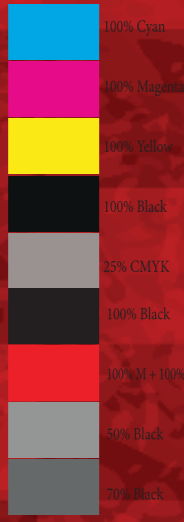

WWW.CALIBEREUROPE.COM

CALIBER EUROPE BV • Kerklaan 10 • 4264 AC Veien • The Netherlands

8 214505 047786

Specifications:

- 4 band preset equalizer
- RCA camera input
- Built-in ISO connector
- Reverse gear input
- (auto, turn ON rear-camera)
- Bluetooth streaming function
- AUX-in (by 3.5mm stereo jack)
- ID3-Tag
- MP3 and WMA playback
- Plus USB and microSD (up to 32GB)
- Customizable key illumination
- Rear RCA output
- Power 4x 75WAT

FUNCTIONS:

- RDS EON radio function
- DAB / FM tuner (incl. DAB - screen)
- ADP + AVRCP audio streaming (microphone)
- (handfree calls, external)

CONNECTIVITY:

- USB
- SD
- MP3
- WMA
- IN
- RCA
- RDS
- ISO
- DAB

CALIBER

Car radio
DAB / FM tuner,
USB / SD, AUX-Input
and bluetooth
streaming function

bluetooth
streaming function

RMD 402DAB-BT

Customizable key illumination
7 available color schemes