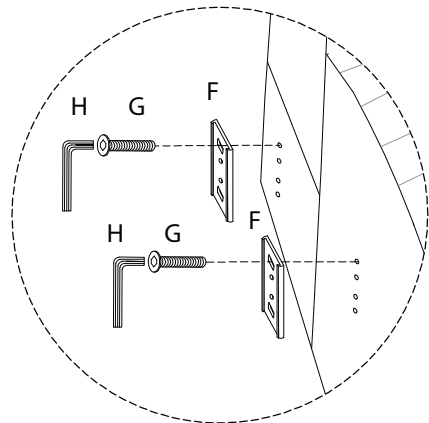

Assembly instructions for the armchair, including tool requirements, safety warnings, and person count.

**Tools:** An icon in a circle shows an Allen key and a screwdriver. A power drill icon is crossed out with a diagonal line, indicating it is not to be used.

**Warnings:** A warning triangle with an exclamation mark is shown. A second warning triangle with an exclamation mark is also present.

**Time:** A clock icon indicates an estimated assembly time of **30'**.

**Person Count:** An icon of a person and the number **2** indicate that two people are required for assembly.

1

2

3

A

x 1

B

x 1