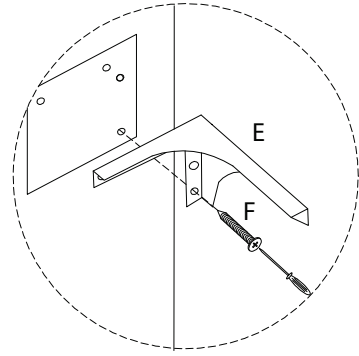

Assembly instructions for the armchair, including tool requirements, safety warnings, and person count.

**Tools:** An icon in a circle shows an Allen key and a screwdriver. A power drill icon is crossed out with a diagonal line, indicating it is not to be used.

**Warnings:** A warning triangle with an exclamation mark is shown. A second warning triangle with an exclamation mark is also present.

**Time:** A clock icon indicates an estimated assembly time of **30'**.

**Person Count:** An icon of a person and the number **2** indicate that two people are required for assembly.

1

2

3

A

x 1

B

x 1