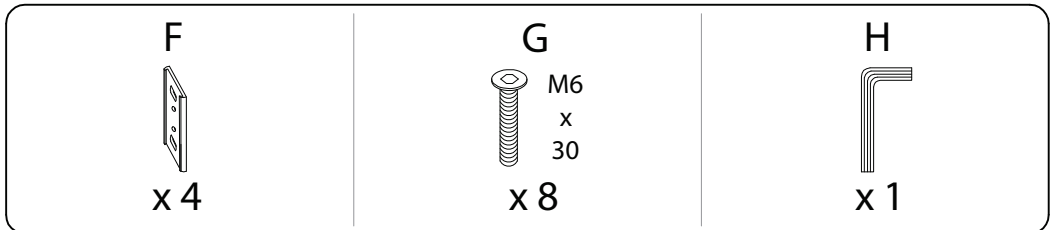

Assembly instructions for the armchair, including tool requirements, safety warnings, and person count.

**Tools:** An icon in a circle shows an Allen key and a screwdriver. A power drill icon is crossed out with a diagonal line, indicating it is not to be used.

**Warnings:** A warning triangle with an exclamation mark is shown. A second warning triangle with an exclamation mark is also present.

**Time:** A clock icon indicates an estimated assembly time of **30'**.

**Person Count:** An icon of a person and the number **2** indicate that two people are required for assembly.

1

2

3

A

x 1

B

x 1