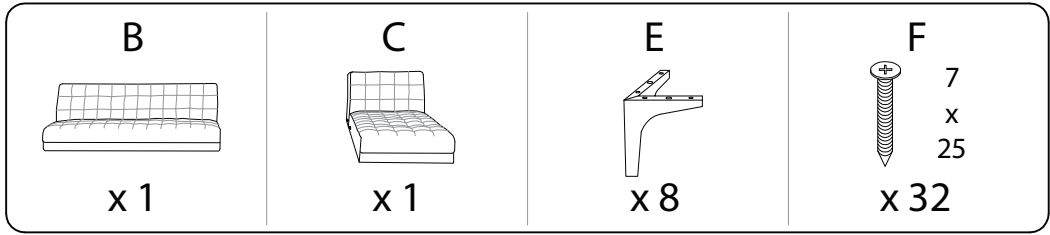

Assembly instructions for the armchair, including tool requirements, safety warnings, and person count.

**Tools:** An icon in a circle shows an Allen key and a screwdriver. A power drill icon is crossed out with a diagonal line, indicating it is not to be used.

**Warnings:** A warning triangle with an exclamation mark is shown. A second warning triangle with an exclamation mark is also present.

**Time:** A clock icon indicates an estimated assembly time of **30'**.

**Person Count:** An icon of a person and the number **2** indicate that two people are required for assembly.

1

2

3

A

x 1

B

x 1