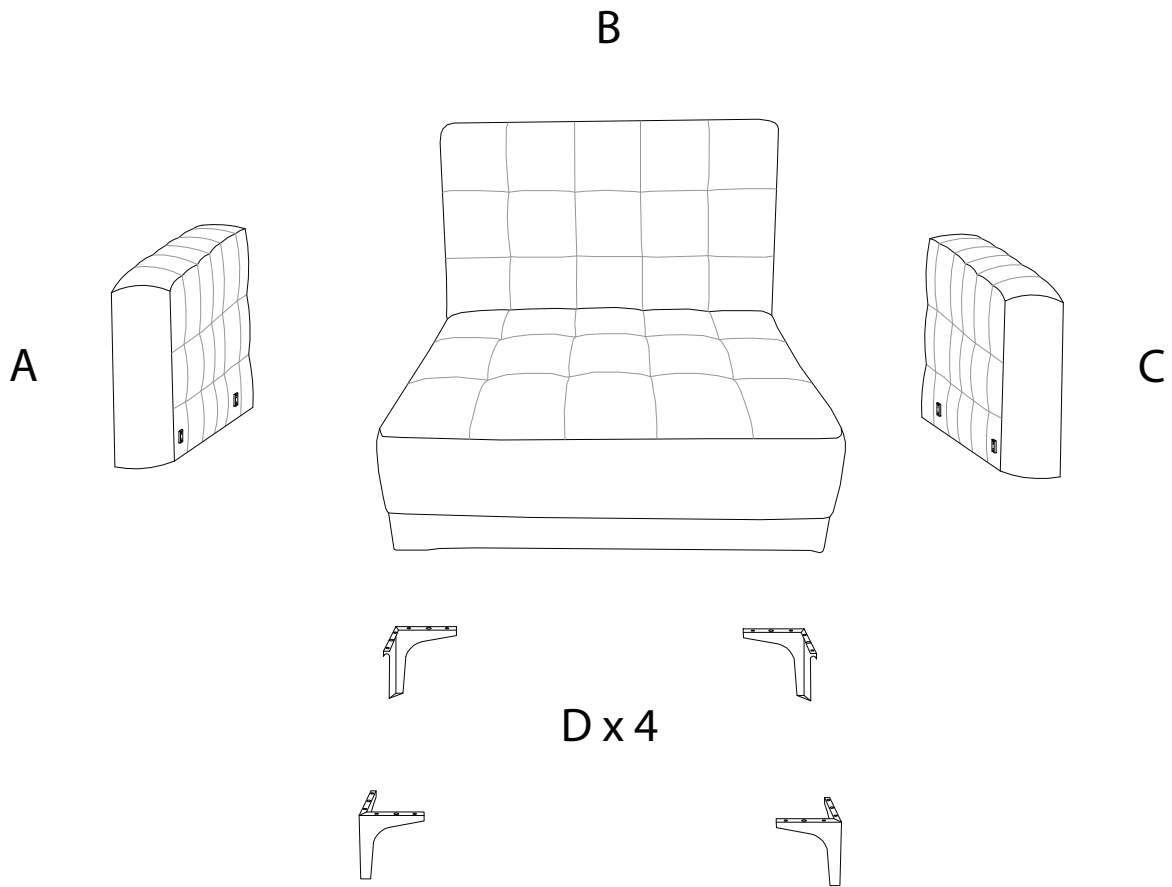

Assembly instructions for the armchair, including tool requirements, safety warnings, and person count.

**Tools:** An icon in a circle shows an Allen key and a screwdriver. A power drill icon is crossed out with a diagonal line, indicating it is not to be used.

**Warnings:** A warning triangle with an exclamation mark is shown. A second warning triangle with an exclamation mark is also present.

**Time:** A clock icon indicates an estimated assembly time of **30'**.

**Person Count:** An icon of a person and the number **2** indicate that two people are required for assembly.

1

2

3

A

x 1

B

x 1