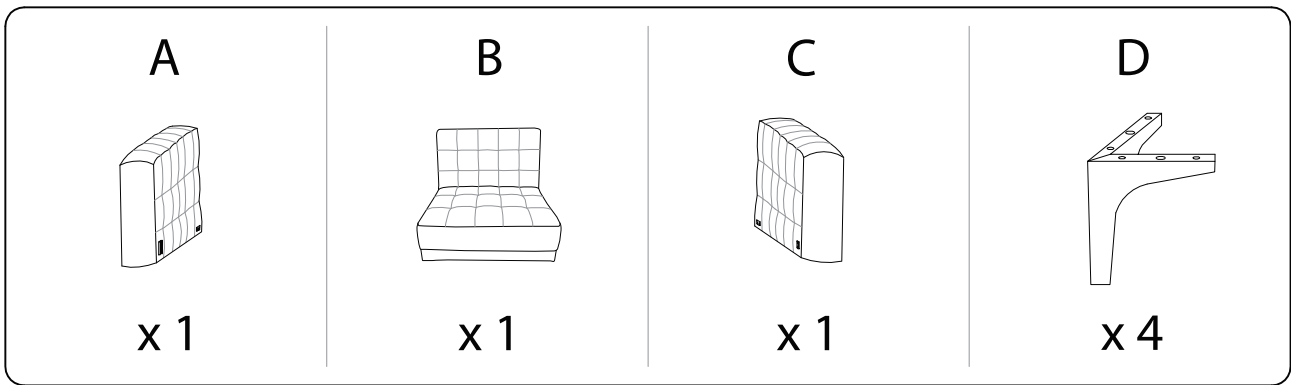

Assembly instructions for the armchair, including tool requirements, safety warnings, and person count.

**Tools:** An icon in a circle shows an Allen key and a screwdriver. A power drill icon is crossed out with a diagonal line, indicating it is not to be used.

**Warnings:** A warning triangle with an exclamation mark is shown. A second warning triangle with an exclamation mark is also present.

**Time:** A clock icon indicates an estimated assembly time of **30'**.

**Person Count:** An icon of a person and the number **2** indicate that two people are required for assembly.

1

2

3

A

x 1

B

x 1