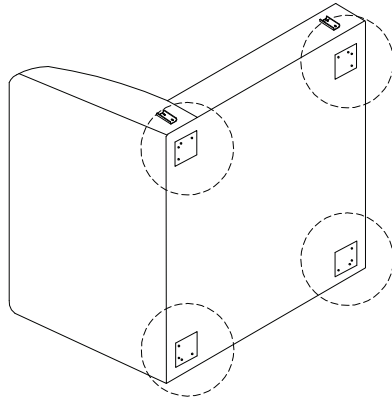

Assembly instructions for the armchair, including tool requirements, safety warnings, and person count.

**Tools:** An icon in a circle shows an Allen key and a screwdriver. A power drill icon is crossed out with a diagonal line, indicating it is not to be used.

**Warnings:** A warning triangle with an exclamation mark is shown. A second warning triangle with an exclamation mark is also present.

**Time:** A clock icon indicates an estimated assembly time of **30'**.

**Person Count:** An icon of a person and the number **2** indicate that two people are required for assembly.

1

2

3

A

x 1

B

x 1