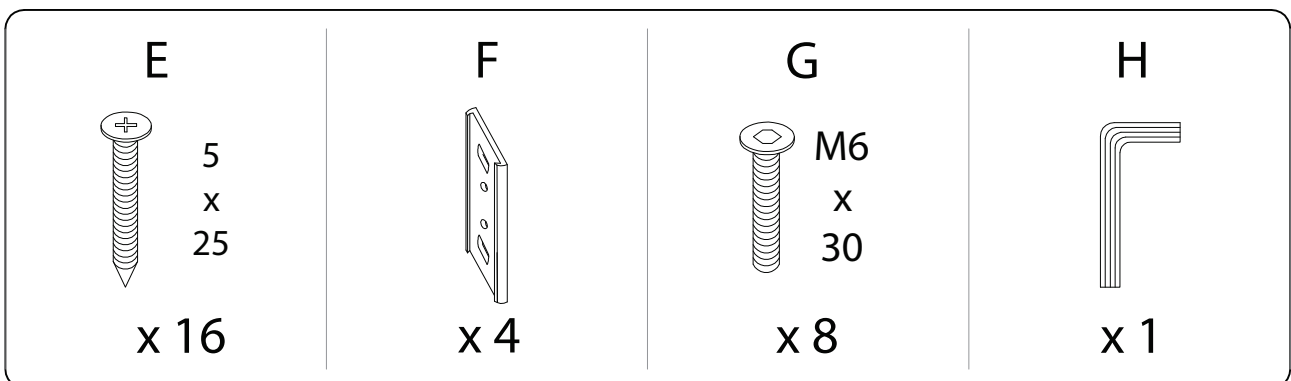

Assembly instructions for the armchair, including tool requirements, safety warnings, and person count.

**Tools:** An icon in a circle shows an Allen key and a screwdriver. A power drill icon is crossed out with a diagonal line, indicating it is not to be used.

**Warnings:** A warning triangle with an exclamation mark is shown. A second warning triangle with an exclamation mark is also present.

**Time:** A clock icon indicates an estimated assembly time of **30'**.

**Person Count:** An icon of a person and the number **2** indicate that two people are required for assembly.

1

2

3

A

x 1

B

x 1