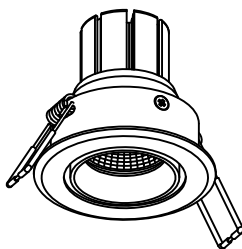

6090555044004

**USER MANUAL**  
LED RECESSED SPOTLIGHT

- 01.MAKE HOLE PATTERN
- 02.SWITCH OFF MAIN
- 03.CONNECT POWER-SUPPLY TO THE MAIN
- 04.CONNECT LAMP TO POWER SUPPLY
- 05.HOLD SPRINGS
- 06.PUT LAMP INTO CEILING
- 07.SWITCH ON THE MAIN AND LIGHT ON

6090555044004  
D70×H85(mm)  
COB-5W  
open:Ø60mm

Lamp:CREE COB LED  
Color: 3000K  
Color rendering: Ra90  
Input: 220V-240V AC  
Current: Constant 500mA  
Frequency: 50/60Hz  
Watt: 5W  
Life span: 20,000hrs  
Operating temp: -20°C-+40°C  
Indoor use only  
IP20  
Dimmable: NO