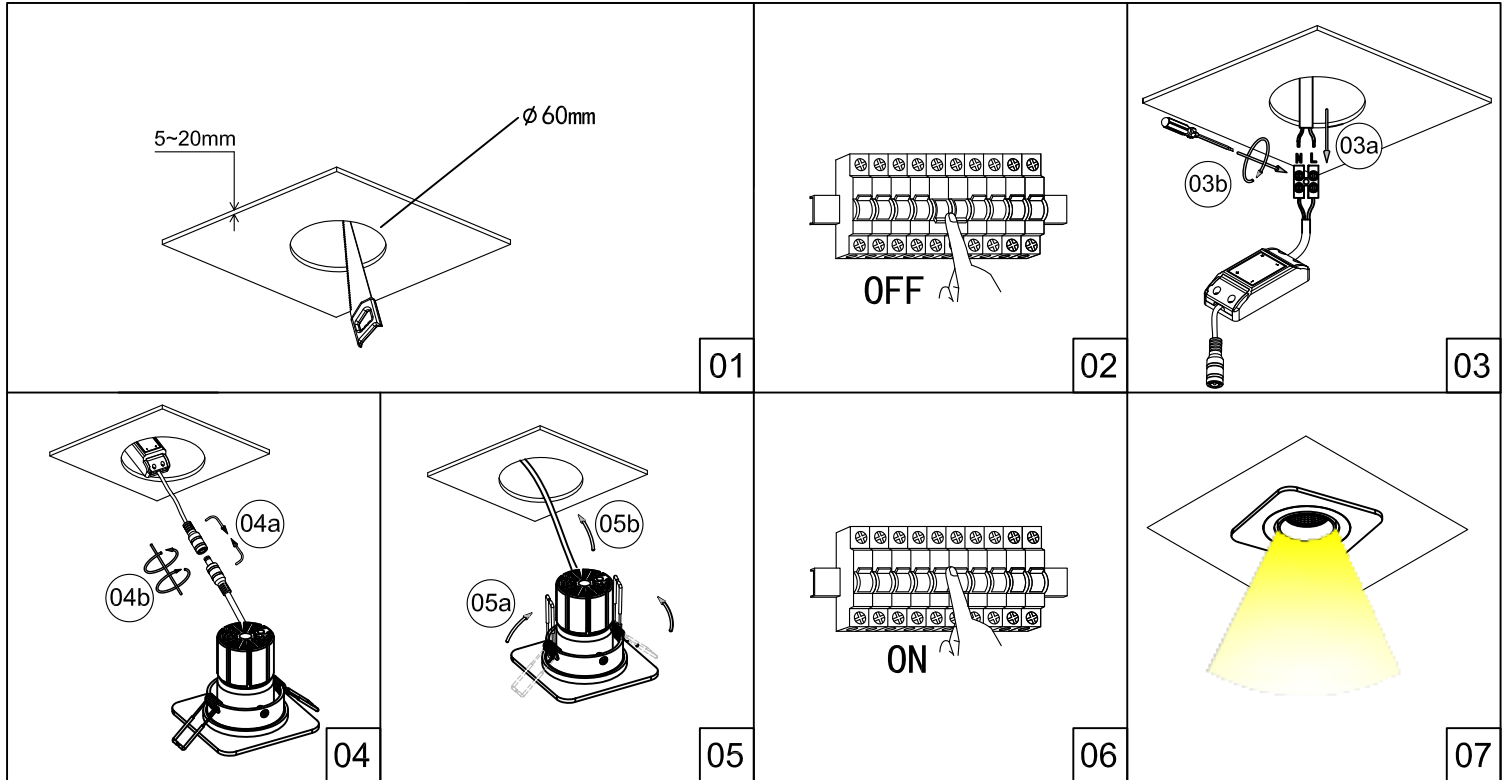

6090555044004

**USER MANUAL**  
LED RECESSED SPOTLIGHT

- 01.MAKE HOLE PATTERN
- 02.SWITCH OFF MAIN
- 03.CONNECT POWER-SUPPLY TO THE MAIN
- 04.CONNECT LAMP TO POWER SUPPLY
- 05.HOLD SPRINGS
- 06.PUT LAMP INTO CEILING
- 07.SWITCH ON THE MAIN AND LIGHT ON

6090555044004  
D70×H85(mm)  
COB-5W  
open:Ø60mm

Lamp:CREE COB LED  
Color: 3000K  
Color rendering: Ra90  
Input: 220V-240V AC  
Current: Constant 500mA  
Frequency: 50/60Hz  
Watt: 5W  
Life span: 20,000hrs  
Operating temp: -20°C-+40°C  
Indoor use only  
IP20  
Dimmable: NO