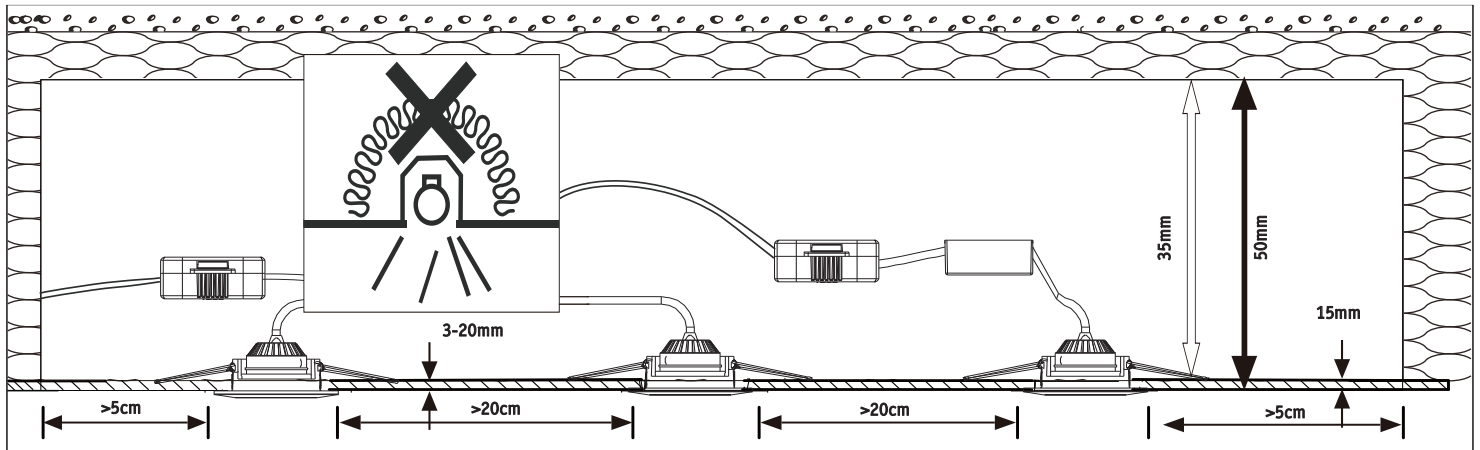

6x

2x

942.98\_943.00  
943.02\_943.04

1x

1x

942.99\_943.01  
943.03\_943.05

3x

3x

2x

6x

(+MA326) PSPU 01/20

942.92\_942.93  
942.94\_942.95  
942.96\_942.97

942.98\_942.99  
943.00\_943.01  
943.02\_943.03  
943.04\_943.05

942.92\_942.93  
942.94\_942.95  
942.96\_942.97

IP23

942.98\_942.99\_943.00  
943.01\_943.02\_943.03  
943.04\_943.05

IP44

**A**

**Safety Instructions**  
 Nr. 1, 4, 5, 7 off

item number	hole size
942.92_942.93 942.94_942.95	ø54mm
942.96_942.97	ø55mm
942.98_942.99 943.00_943.01 943.02_943.03 943.04_943.05	ø54mm

ø x mm

**C**