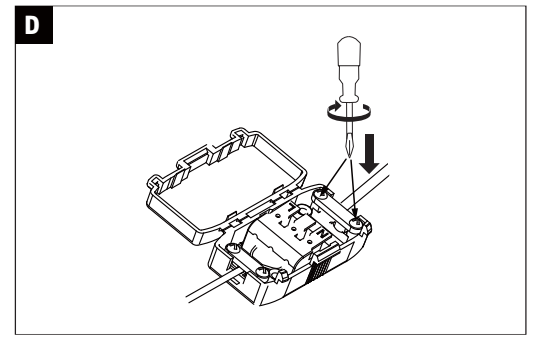

IP44

**A**

**Safety Instructions**  
 Nr. 1, 4, 5, 7 off

item number	hole size
942.92_942.93 942.94_942.95	ø54mm
942.96_942.97	ø55mm
942.98_942.99 943.00_943.01 943.02_943.03 943.04_943.05	ø54mm

ø x mm

**C**

a.

Ø8-12mm 7mm 14mm

b.

**Safety Instructions**  
 Nr. 3, 4, 5, 6

230V~

**E**

**Safety Instructions**  
 Nr. 3, 4, 5, 6

230V~