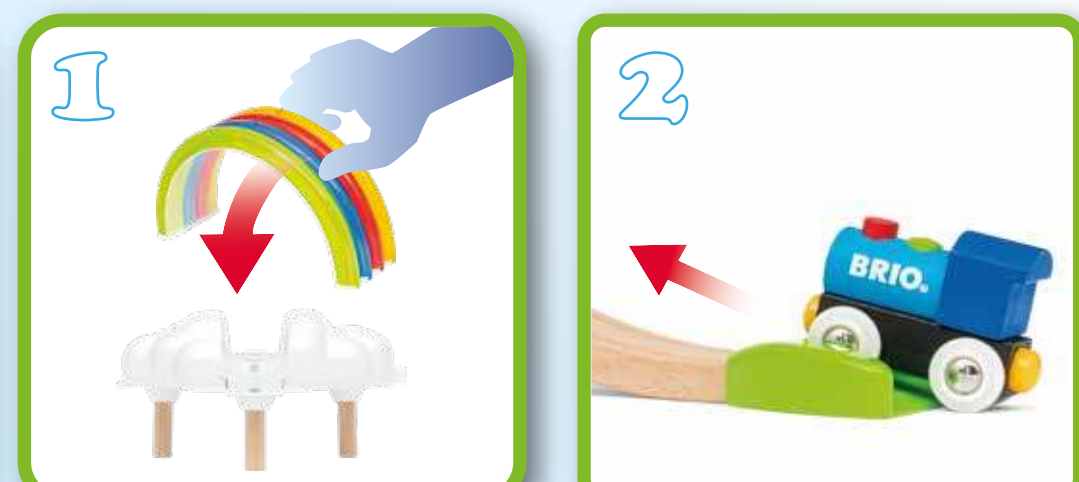

BRIO®
www.brio.net

BRIO®
36002

**My First Railway
Light Up Rainbow Set**
36002

11
PIECES