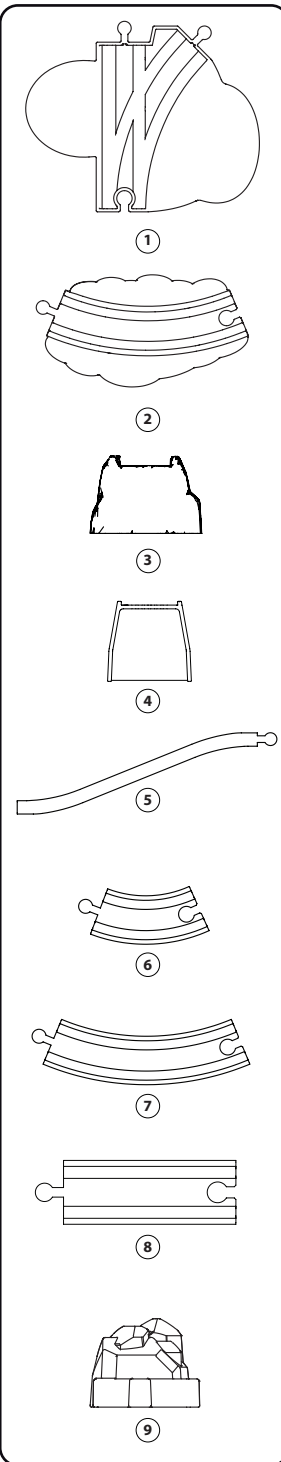

# BRIO®

Nordic Animal Set  
33988

Designed by BRIO AB in Sweden 2020 (publ). Manufactured for BRIO AB (publ), Box 305, SE-201 23 Malmö, Sweden. ©BRIO AB (publ), Sweden 2021. Made in China. Imported into the UK by Ravensburger Ltd Units 3 – 5, Avonbury Business Park Howes Lane Bicester OX26 2UA. This product and its packaging are protected by intellectual Property Laws of many countries. Violators will be prosecuted. Retain this package for future reference. Please contact above address in case of events. Bitte bewahren Sie diese Informationen für spätere Referenzzwecke auf. Informations à conserver. Conservate la confezione per futuri riferimenti. Conforms to the Safety Requirements of EN71 and ASTM F963. Conforme aux exigences de sécurité EN71 et ASTM F963.