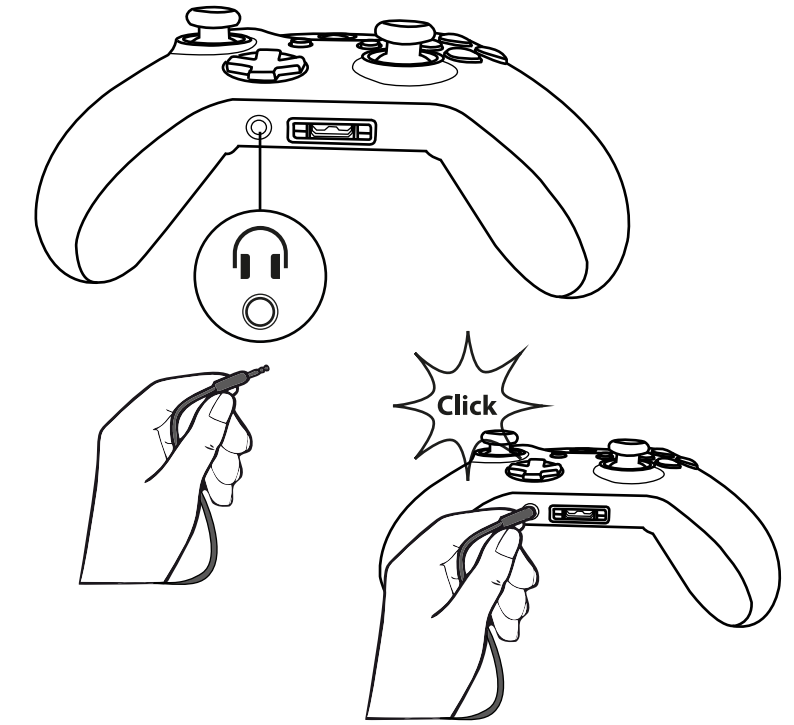

Trust

**HEADSET
GXT 330**

<http://www.trust.com/19999/faq>

Installation

XBOX ONE

* XBOX One Controller 2015 edition

XBOX ONE

Settings

Display & Sound

Digital Audio > HDMI Audio:
Stereo uncompressed

Devices &
accessories

Chat Volume
Mic Volume

PS4

PS4

Settings

Sound and Screen