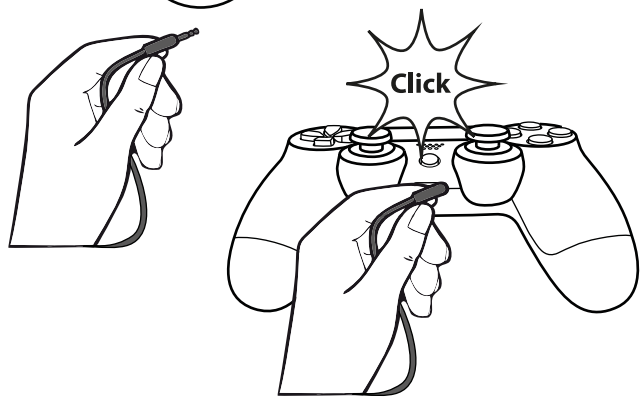

Display & Sound

Digital Audio > HDMI Audio:
Stereo uncompressed

Devices &
accessories

Chat Volume
Mic Volume

PS4

PS4

Settings

Sound and Screen