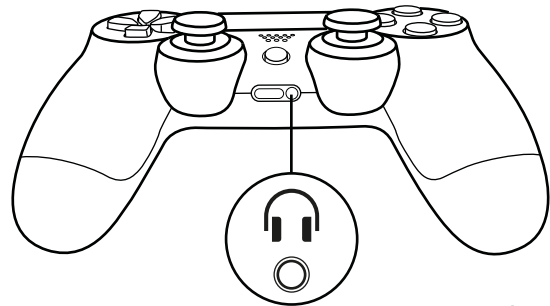

Display & Sound

Digital Audio > HDMI Audio:
Stereo uncompressed

Devices &
accessories

Chat Volume
Mic Volume

PS4

PS4

Settings

Sound and Screen