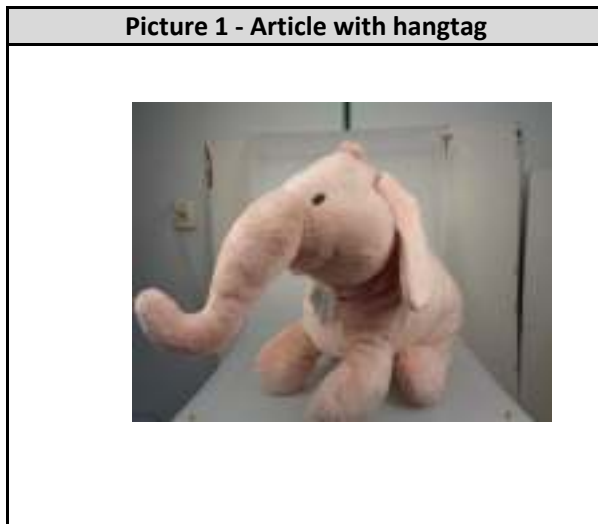

Happy Horse B.V.
Stationsweg 27
2312 AT Leiden
The Netherlands
Tel. +31 (0)71 5144942

APPENDIX - Detailed pictures of item:

Product Identification	
Article Number 132243	Product Name Big Elephant Ely

Signed by Desiree van Doremalen - General Manager Happy Horse B.V.