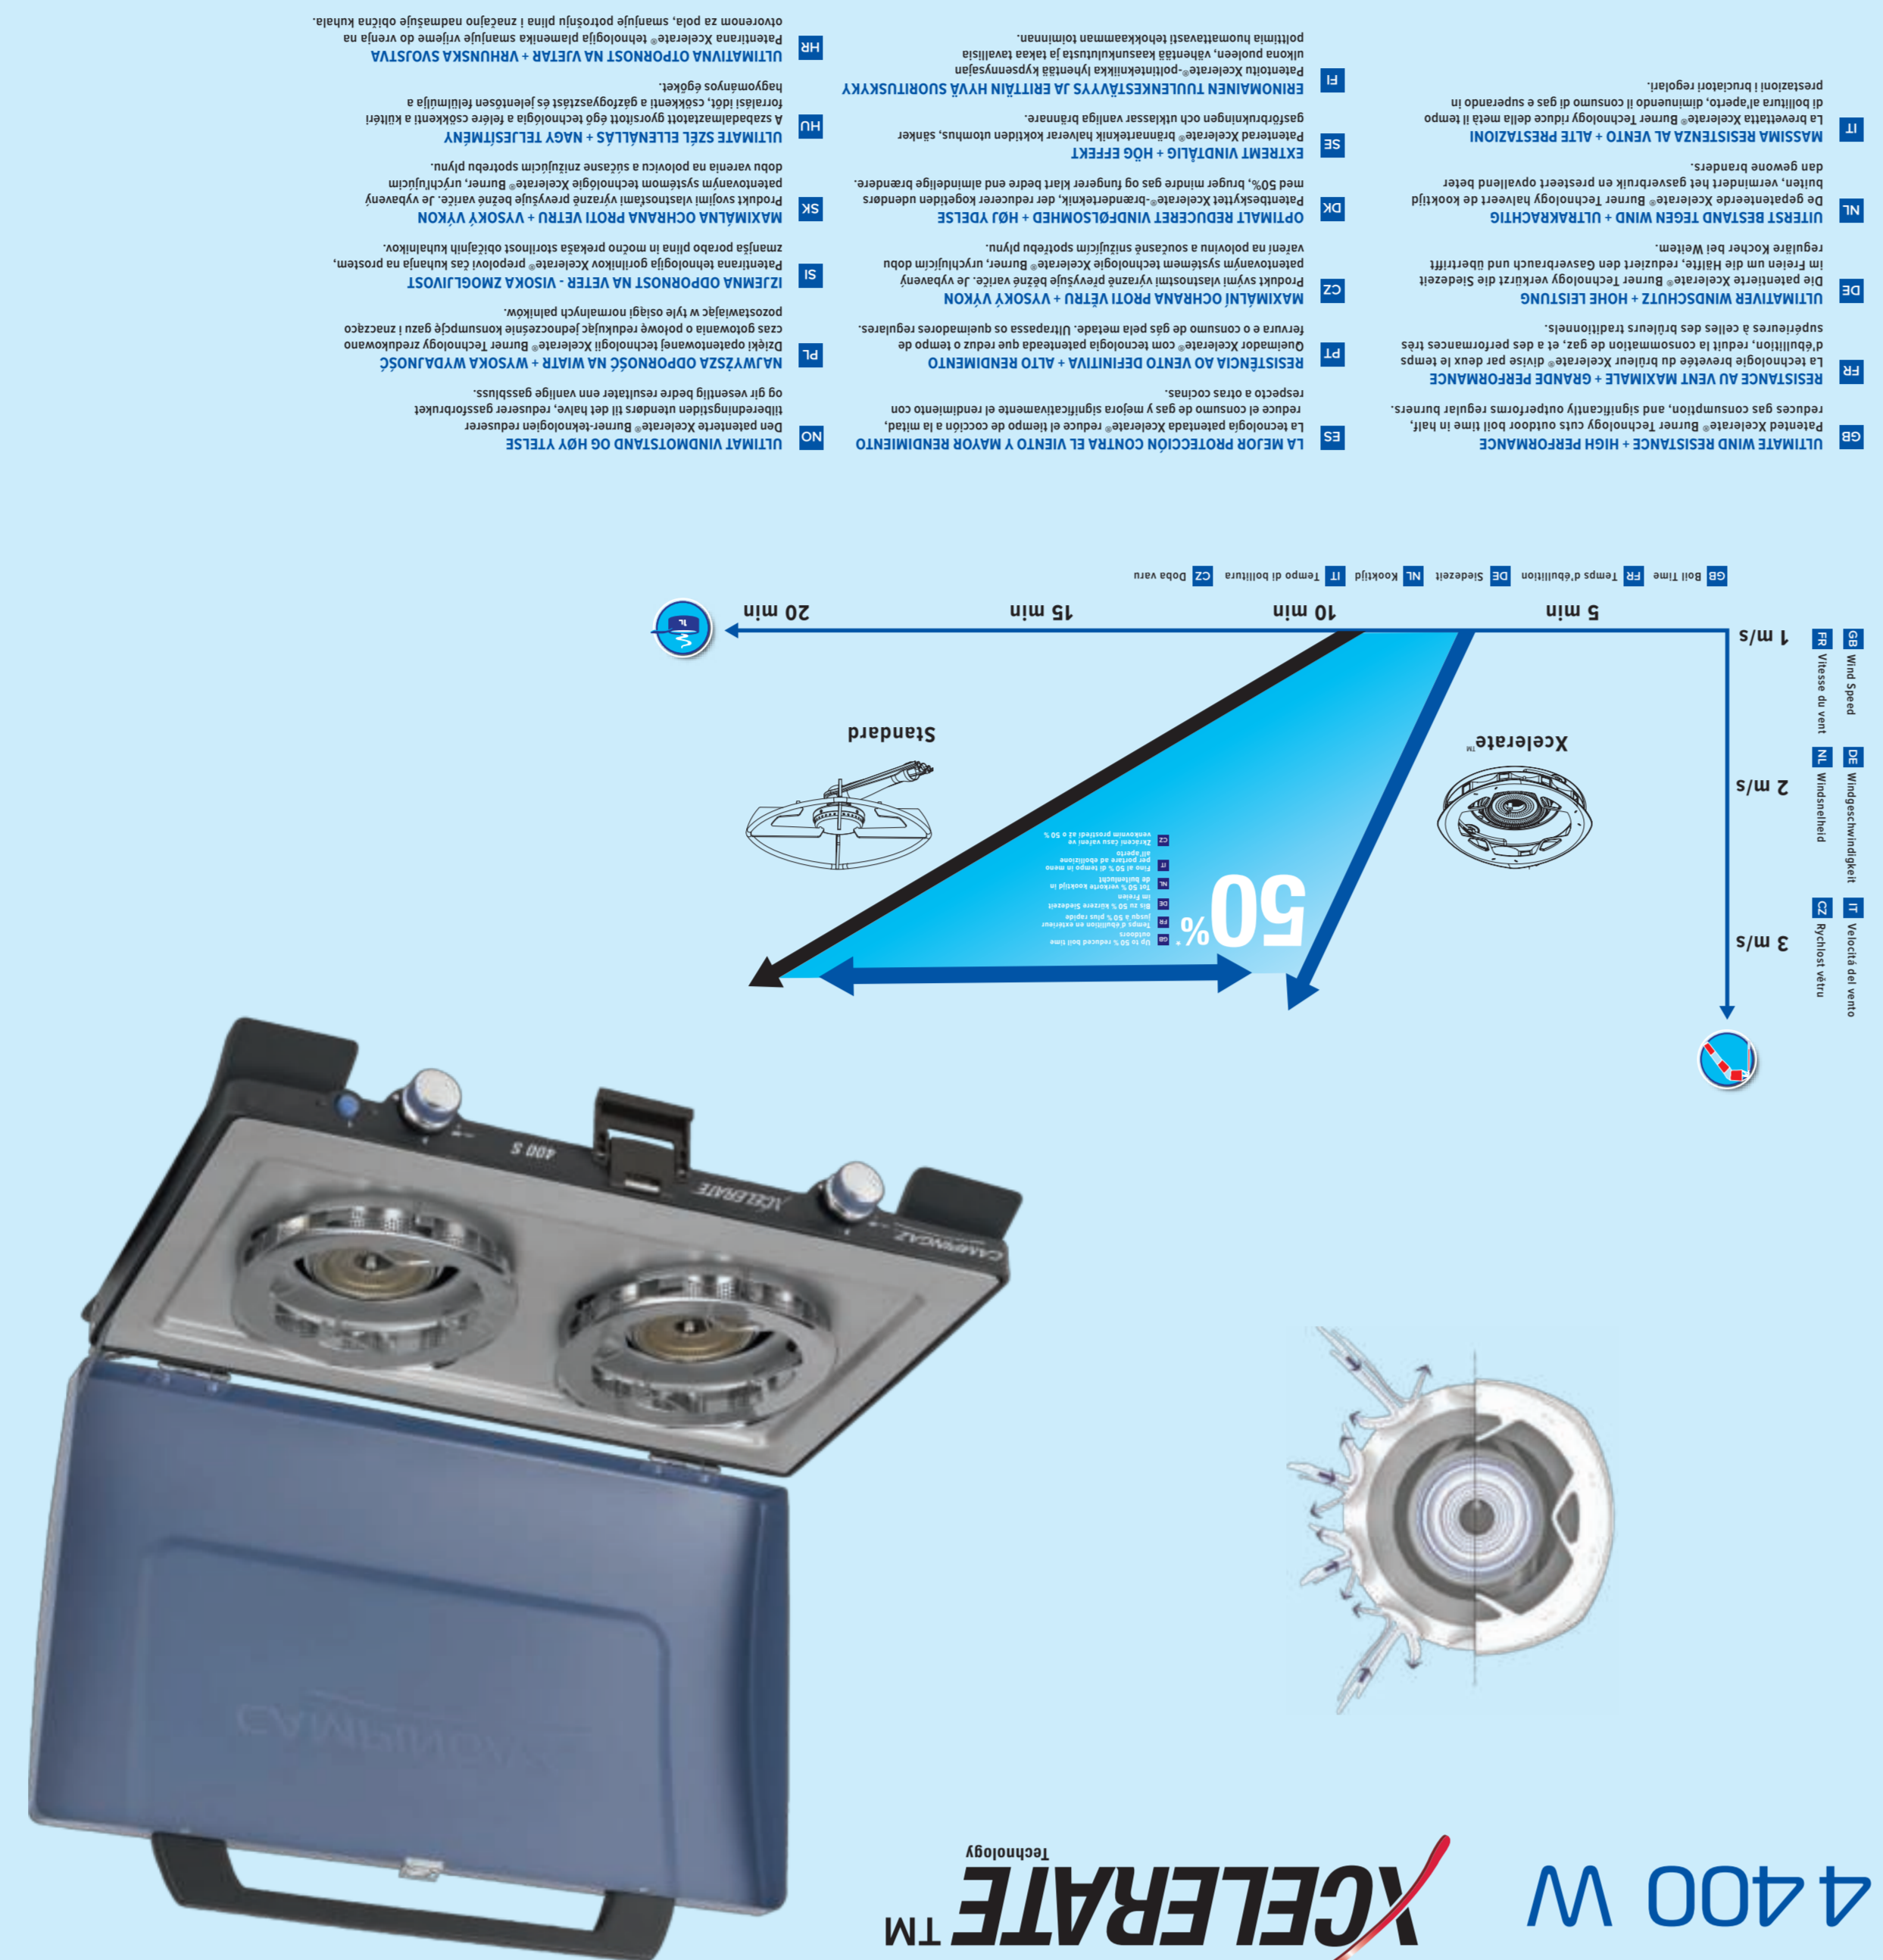

CAMPINGAZ

Small text in multiple languages providing technical details and safety information.

4400 W XCELERATE™

Table with columns for gas types (LPG, Natural Gas) and burner types (Standard, Piezo).

- List of features and benefits in multiple languages, including '50% faster cooking', 'Compact and portable', and 'Easy to use'.

Table with columns for gas types and burner types, similar to the one in the main ad.

Small text in multiple languages providing technical details and safety information.

CAMPINGAZ

400 S 4400 W XCELERATE™

400 S 4400 W XCELERATE™

- Feature list in multiple languages: 'Up to 50% reduced boil time outdoors', 'Easy to carry', 'Easy to use', 'Cylinder powered', etc.

campingaz.com

CAMPINGAZ

400 S 4400 W XCELERATE™