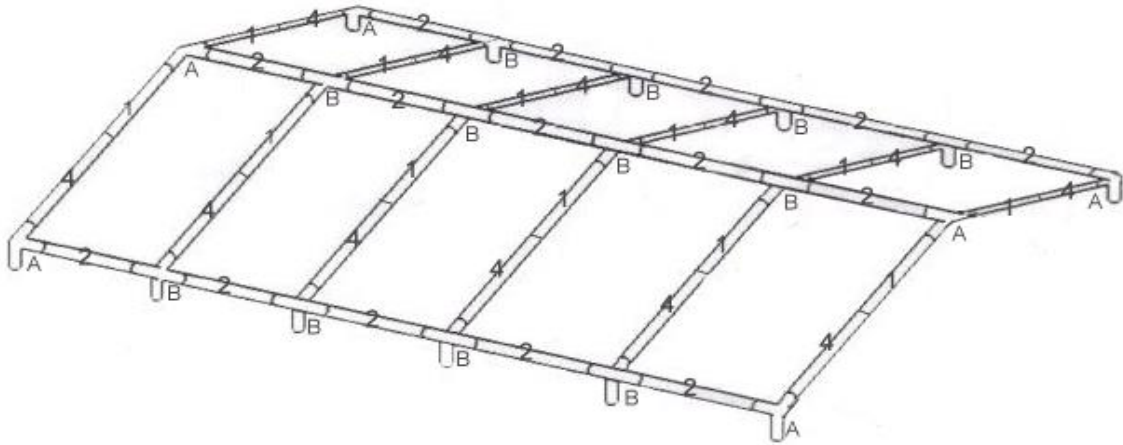

THE INSTRUCTION FOR 5×10M PE PARTY TENTS

#1		1350×38×1.0mm - 12 PCS		10 PCS
#2		1930×38×1.0mm - 15 PCS		1 PCS
#3		1930×38×1.0mm - 12 PCS		2 PCS
#4		1350×38×1.0mm - 12 PCS		12 PCS
A		6 PCS		100 PCS
B		12 PCS		4 PCS
	 4MM	12 PCS	 6MM	4 PCS