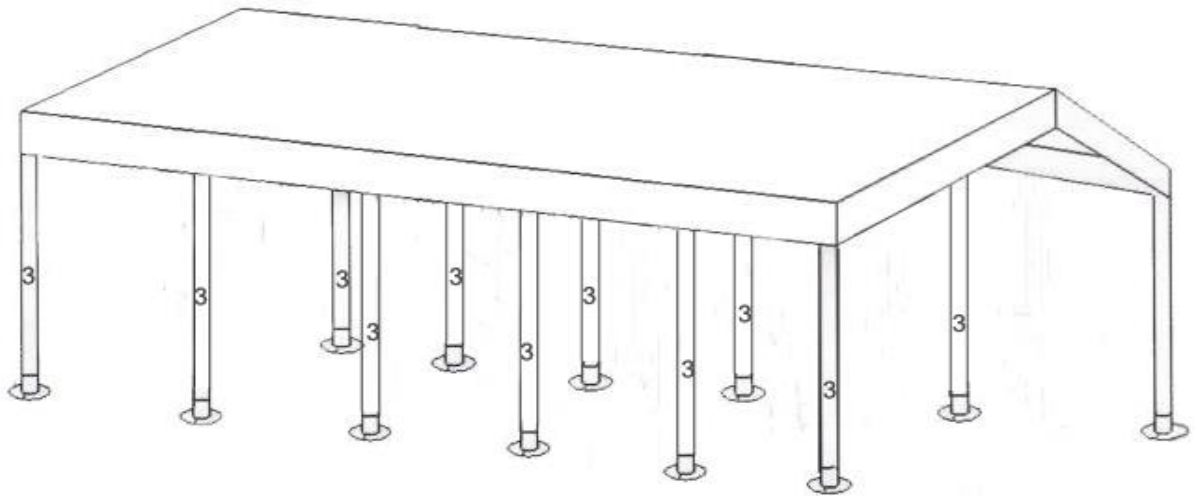

THE INSTRUCTION FOR 5×10M PE PARTY TENTS

#1		1350×38×1.0mm - 12 PCS		10 PCS
#2		1930×38×1.0mm - 15 PCS		1 PCS
#3		1930×38×1.0mm - 12 PCS		2 PCS
#4		1350×38×1.0mm - 12 PCS		12 PCS
A		6 PCS		100 PCS
B		12 PCS		4 PCS
	 4MM	12 PCS	 6MM	4 PCS