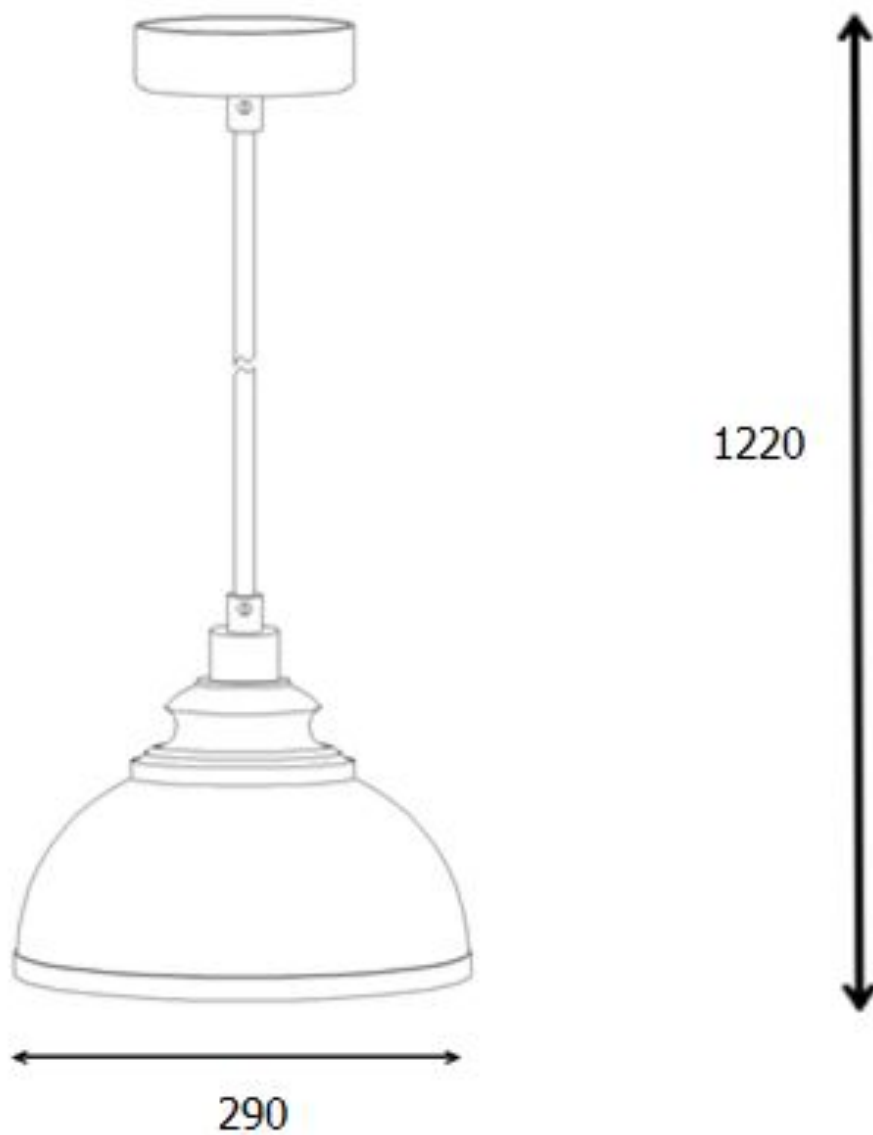

Line drawing of the item (with outline dimensions)

Item number: 34400/29/41

Installation drawing (the same as it in its instruction manual)

Technical details

materials used:	Metal
color:	Matt warm grey 11U
dimmable and how is the fixture dimmable:	
size:	Height: 122cm
	Length:
	Width: 29cm
	Net Weight: 0.60KG
power requirements:	220V-240V~50Hz
bulb type and maximum Wattage:	E14 Max.40W
number of bulbs:	1XE14
IP degree:	IP20