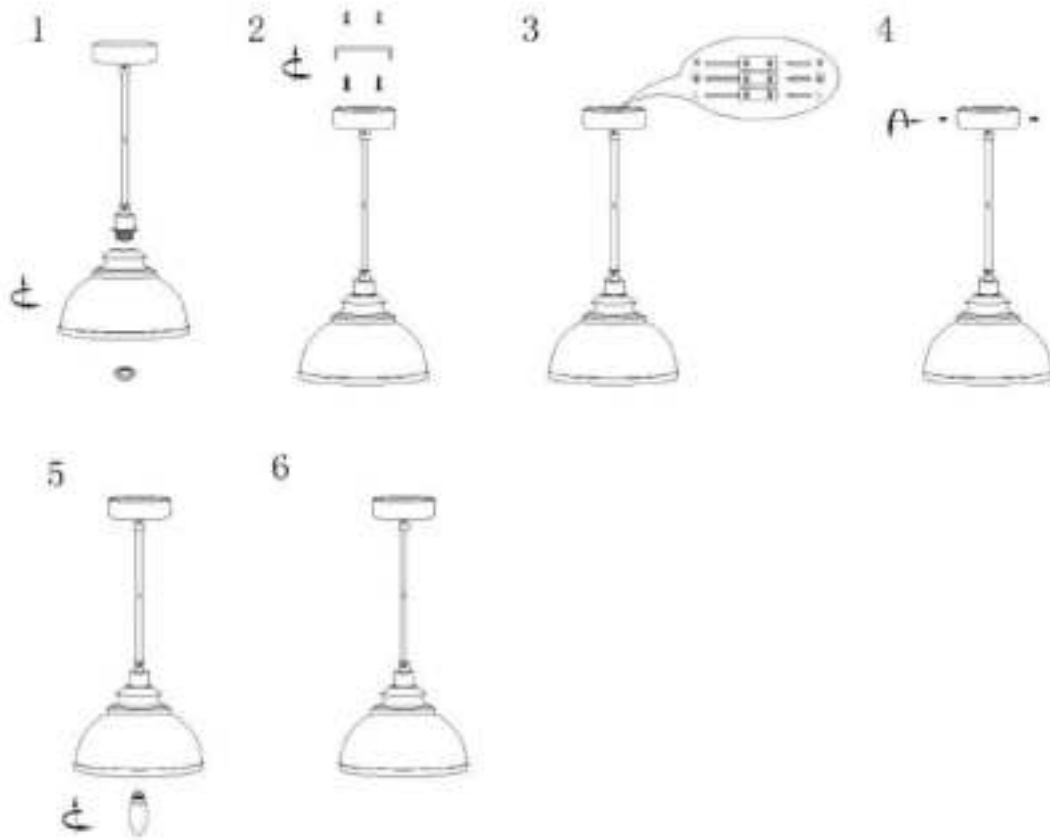

Line drawing of the item (with outline dimensions)

Item number: 34400/29/41

Installation drawing (the same as it in its instruction manual)

Technical details

materials used:	Metal
color:	Matt warm grey 11U
dimmable and how is the fixture dimmable:	
size:	Height: 122cm
	Length:
	Width: 29cm
	Net Weight: 0.60KG
power requirements:	220V-240V~50Hz
bulb type and maximum Wattage:	E14 Max.40W
number of bulbs:	1XE14
IP degree:	IP20