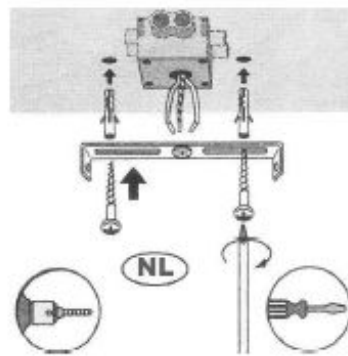

Line drawing of the item (with outline dimensions)

Item number: 34400/29/41

Installation drawing (the same as it in its instruction manual)

Technical details

materials used:	Metal
color:	Matt warm grey 11U
dimmable and how is the fixture dimmable:	
size:	Height: 122cm
	Length:
	Width: 29cm
	Net Weight: 0.60KG
power requirements:	220V-240V~50Hz
bulb type and maximum Wattage:	E14 Max.40W
number of bulbs:	1XE14
IP degree:	IP20