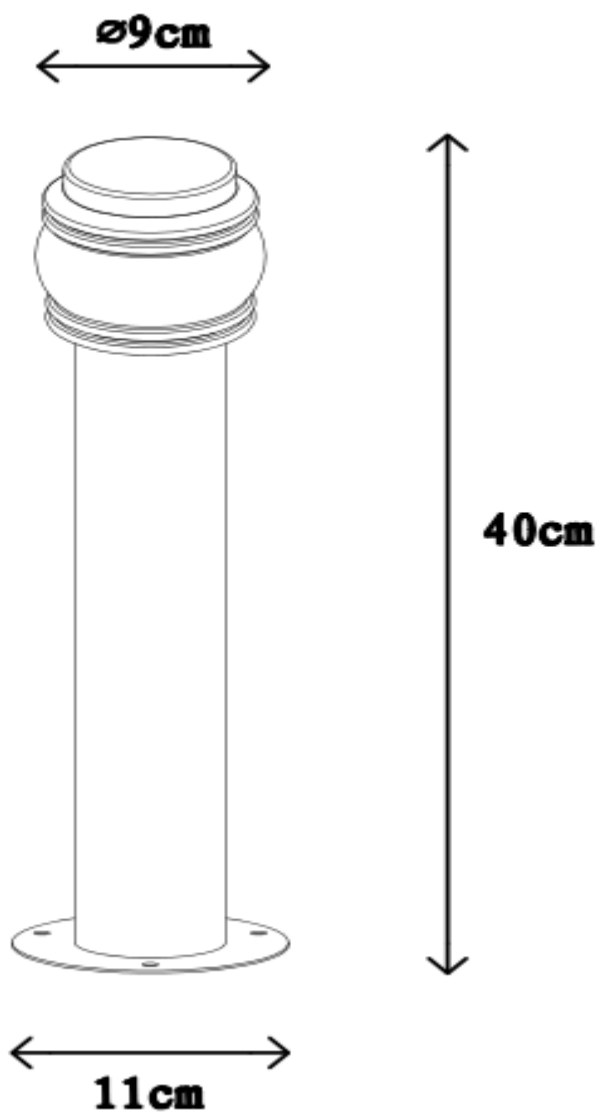

Line drawing of the item (with outline dimensions)

Item number: 11807/40/12

Installation drawing (the same as it in its instruction manual)

Technical details

materials used:		Stainless steel
color:		Stainless steel
dimmable and how is the fixture dimmable:		
size:	Height:	11cm
	Length:	40 cm
	Width:	9 cm
	Net Weight:	0.5 kg
power requirements:		220-240V ~50HZ
bulb type and maximum Wattage:		E14 Max 40W
number of bulbs:		1XE14
IP degree:		IP44