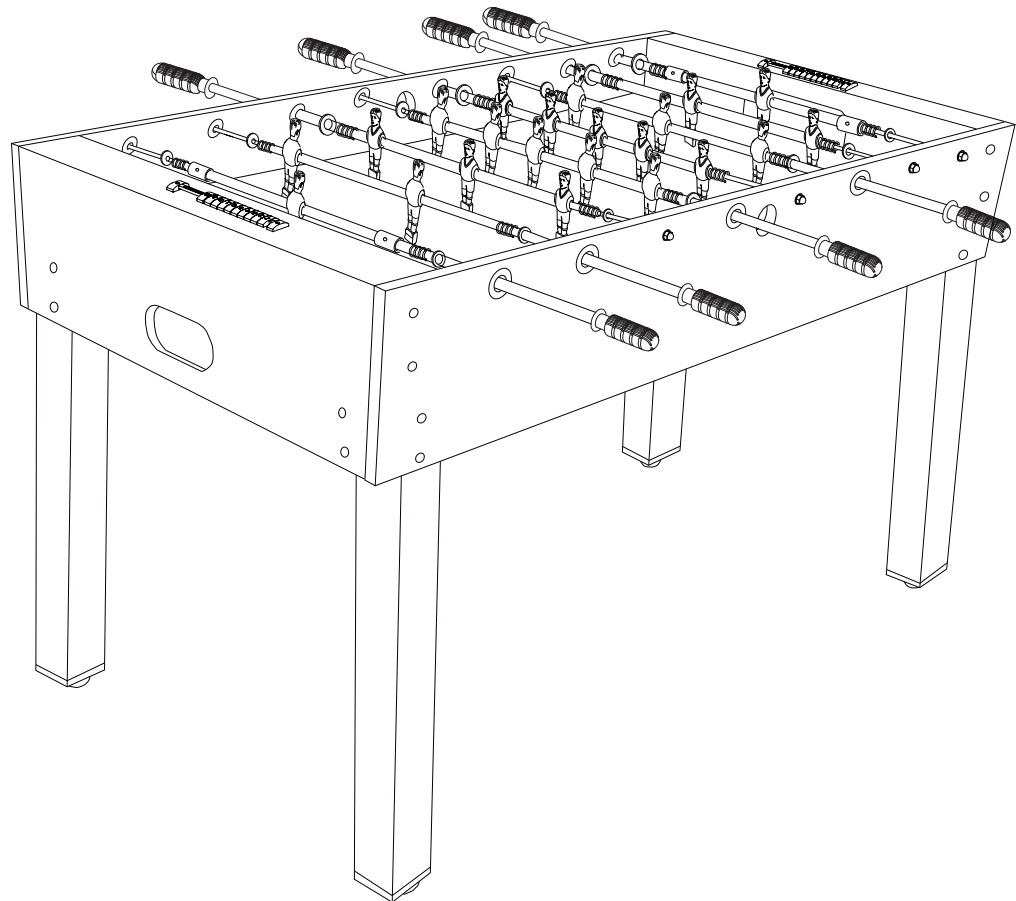

ASSEMBLY INSTRUCTION

SOCCER TABLE

ITEM NO.:6015.200

PLEASE KEEP INSTRUCTION SHEET FOR FUTURE REFERENCE.
 please read through this instruction sheet to familiarise yourself to the assembly steps and/or rules.

PARTS LIST

P1  Side Panel 2PCS	P2  End Panel 2PCS	P3  Play Field 1PC	P4  Leg 4PCS	P5  Play Field Support Brace 2PCS
P6  Leg Leveler 4PCS	P7  Handle 8PCS	P8  Scorer 2 PCS	H1  Bolt 5/16"X1-1/2" 24PCS	H2  5/16" Washer 24PCS
H3  Flat head screw 3.5X25mm 4PCS	H4  Metal Rod 2PCS	H5  Nut 1/4" 4PCS	H6  Allen key 1PC	H7  Wrench 1PC
H8  Telescopic rod washer 1/4" 8PCS	H9  Washer 1/4" 8PCS	H10  Elastic Washer 8PCS	H11  Nut 8PCS	C1  1 Player rod assembly team A 1PC
C2  2 Player rod assembly team A 1PC	C3  3 Player rod assembly team A 1PC	C4  5 Player rod assembly team A 1PC	C5  1 Player rod assembly team B 1PC	C6  2 Player rod assembly team B 1PC
C7  3 Player rod assembly team B 1PC	C8  5 Player rod assembly team B 1PC	C9  Player Rod Stick 8PCS	C10  Spring A 8PCS	C11  Spring B 8PCS
C12  Washer A 8PCS	C13  Washer B 8PCS	A1  Soccer ball 2PCS		