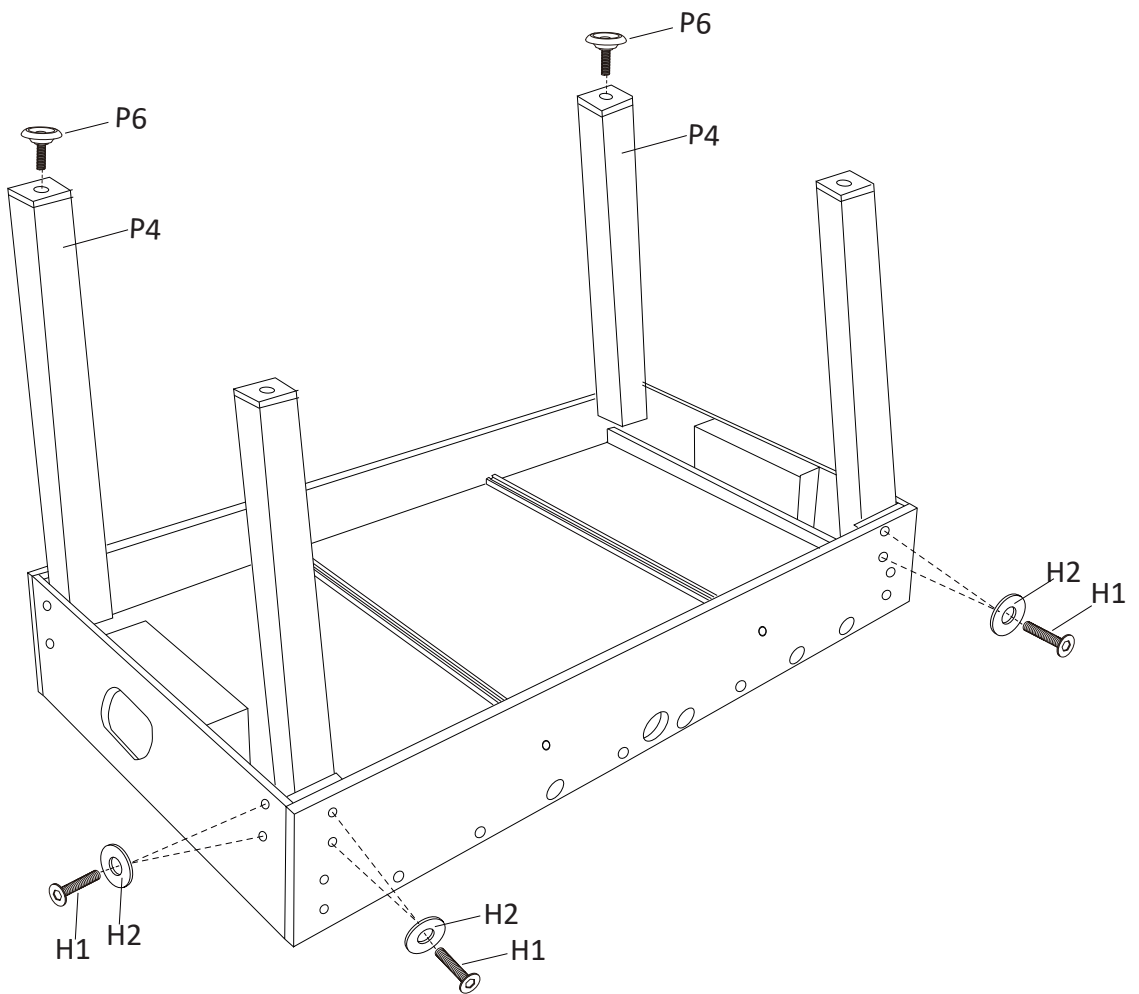

PARTS LIST

P1  Side Panel 2PCS	P2  End Panel 2PCS	P3  Play Field 1PC	P4  Leg 4PCS	P5  Play Field Support Brace 2PCS
P6  Leg Leveler 4PCS	P7  Handle 8PCS	P8  Scorer 2 PCS	H1  Bolt 5/16"X1-1/2" 24PCS	H2  5/16" Washer 24PCS
H3  Flat head screw 3.5X25mm 4PCS	H4  Metal Rod 2PCS	H5  Nut 1/4" 4PCS	H6  Allen key 1PC	H7  Wrench 1PC
H8  Telescopic rod washer 1/4" 8PCS	H9  Washer 1/4" 8PCS	H10  Elastic Washer 8PCS	H11  Nut 8PCS	C1  1 Player rod assembly team A 1PC
C2  2 Player rod assembly team A 1PC	C3  3 Player rod assembly team A 1PC	C4  5 Player rod assembly team A 1PC	C5  1 Player rod assembly team B 1PC	C6  2 Player rod assembly team B 1PC
C7  3 Player rod assembly team B 1PC	C8  5 Player rod assembly team B 1PC	C9  Player Rod Stick 8PCS	C10  Spring A 8PCS	C11  Spring B 8PCS
C12  Washer A 8PCS	C13  Washer B 8PCS	A1  Soccer ball 2PCS		

ASSEMBLY INSTRUCTIONS

Recommend to assemble your table on the master carton, or find other clean level place to do assembly.

STEP 1

STEP 2

STEP 3

STEP 4

STEP 5

STEP 6