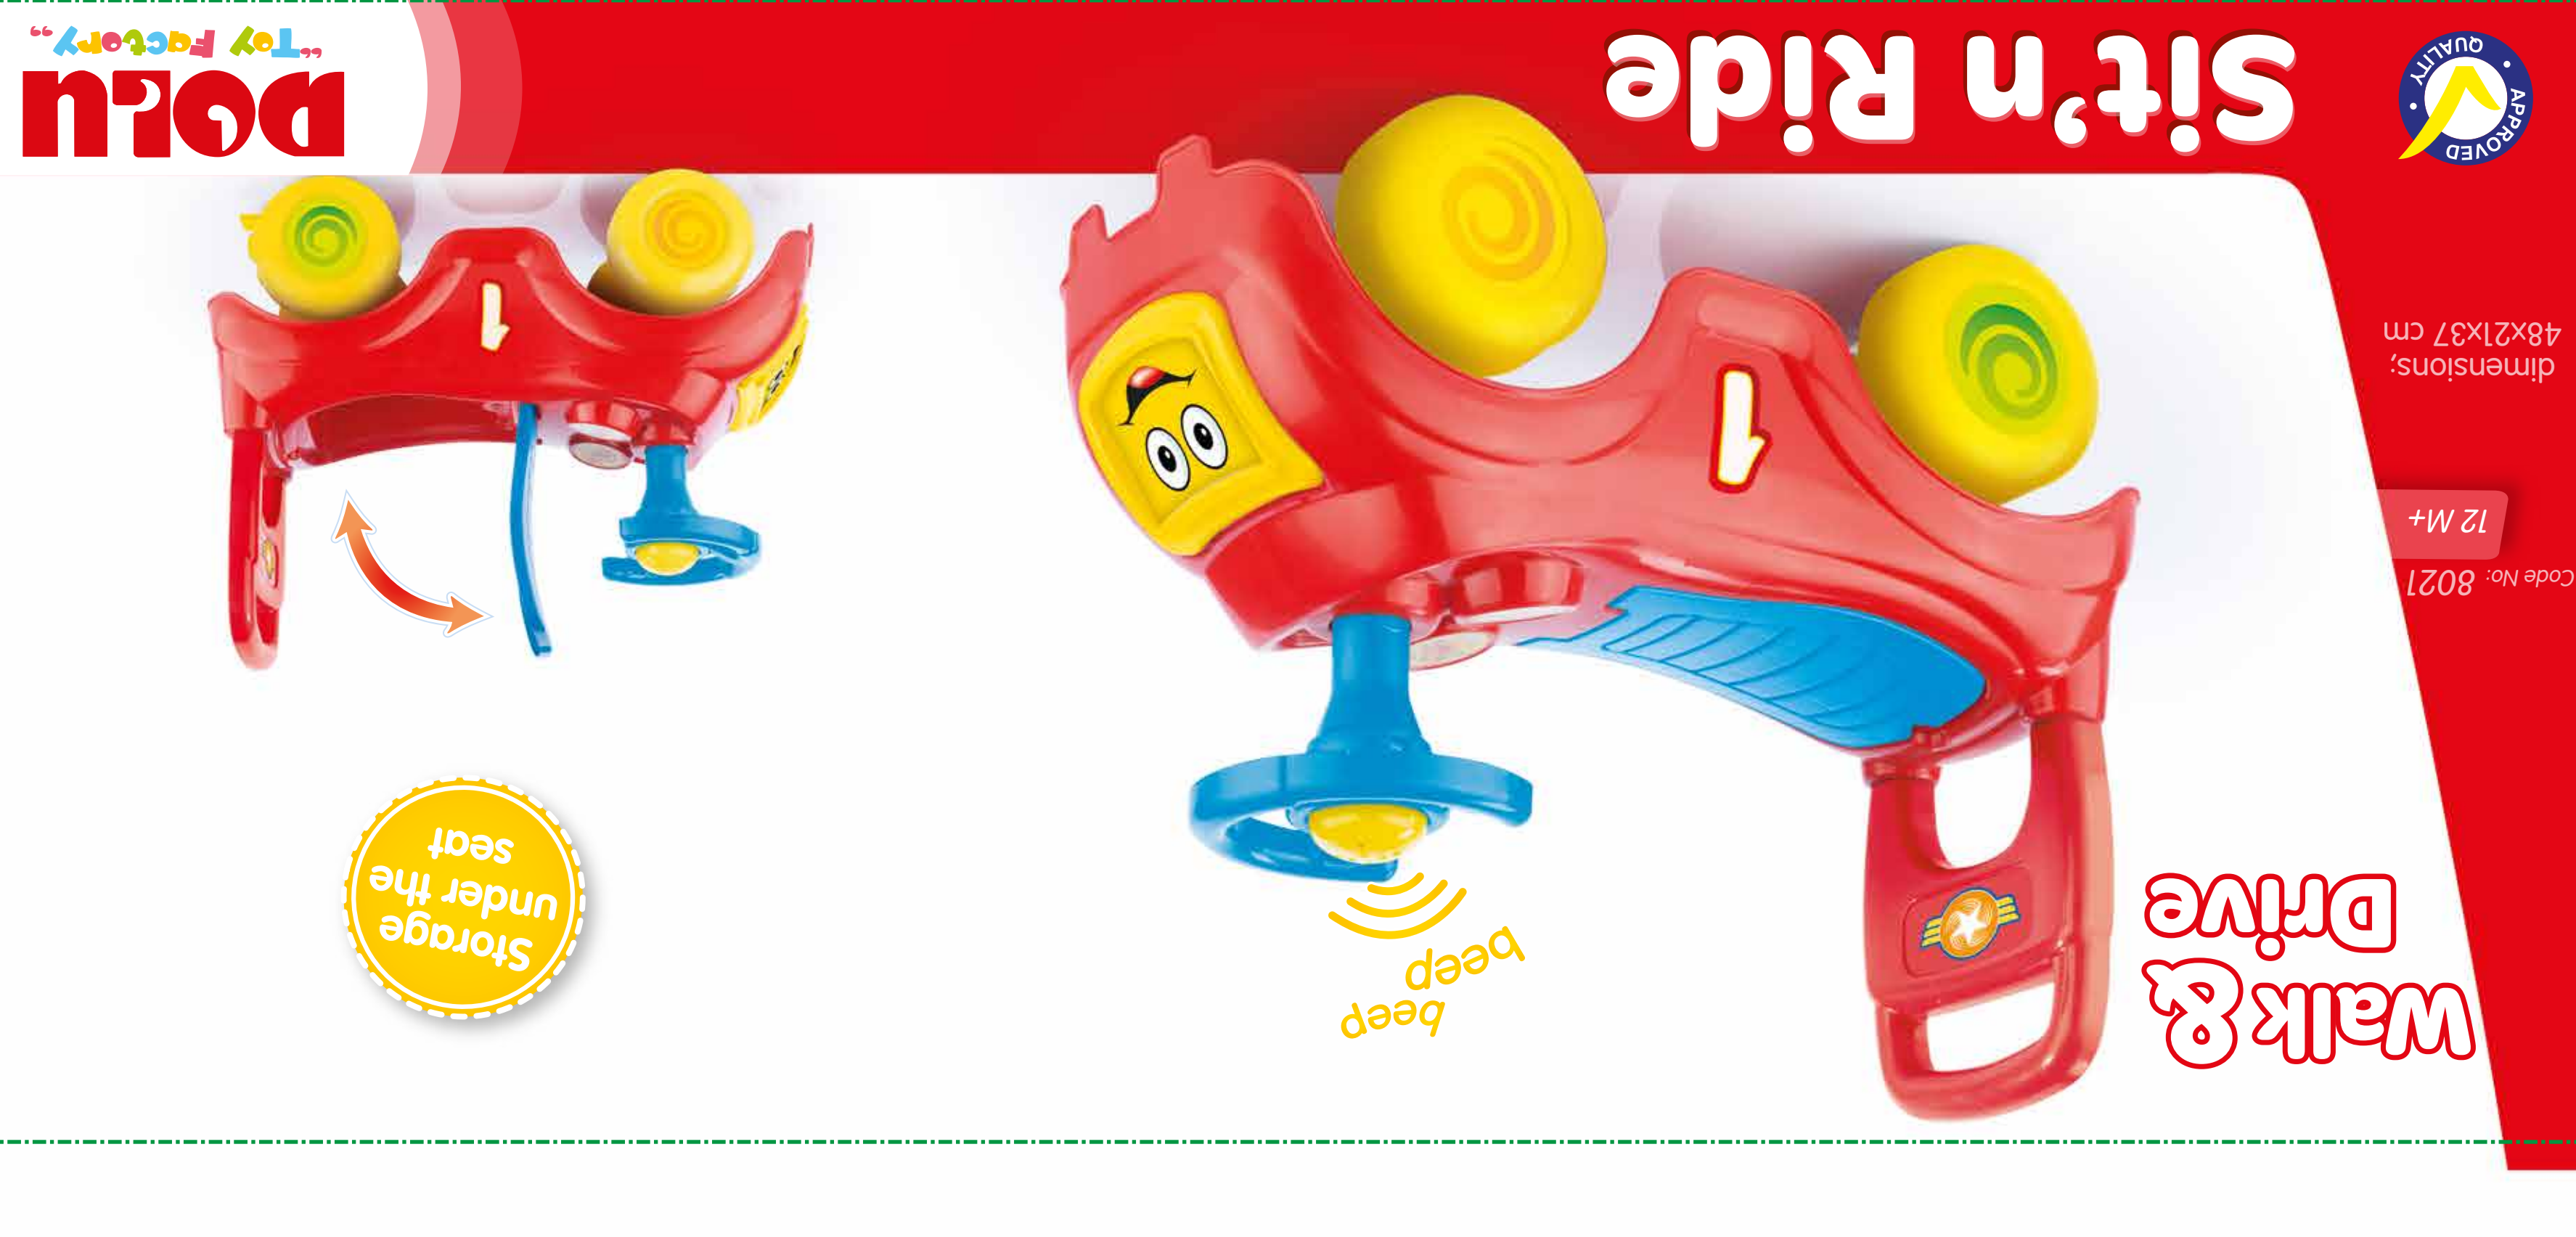

**MADE IN TÜRKİYE**

After Sales Services:  
 Servis / Support / Service  
 +90 850 800 24 24

Code No: 8021 - Sit'n Ride  
 8 690089 080219

Maximum  
 25 kg

**UK CA CE**

**APPROVED QUALITY**

Dimensions: 48x21x37 cm  
 Code No: 8021  
 12 M+