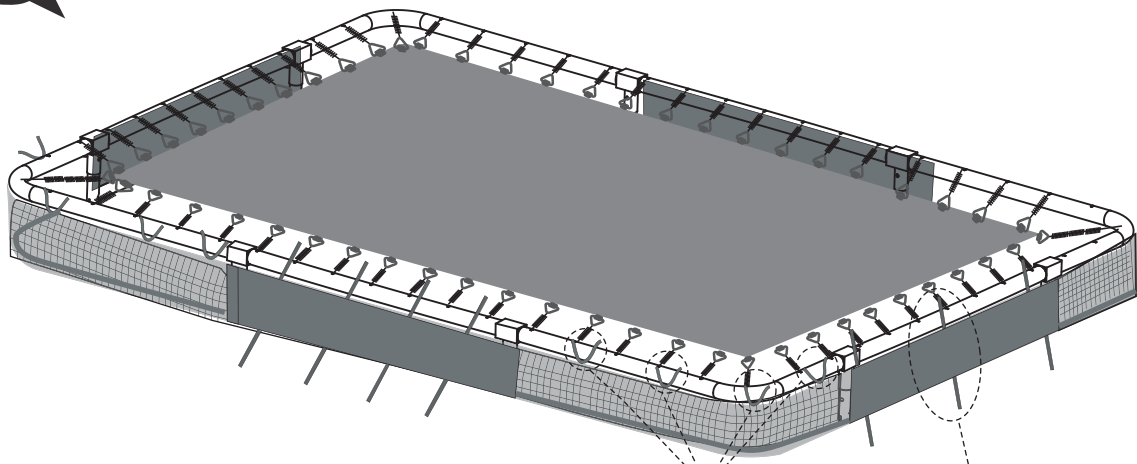

7*10ft	63.99.67.00	1X
8*12ft	63.99.67.00	1X

Tools required

- Tape Measure
- Cord min. 5 meter long

Sports Trampoline

EXIT Silhouette Sports
214x305/244x356

1

Sports Trampoline

EXIT Silhouette Sports
214x305/244x366

2

3

1

2

3

7x10ft trampoline

8x12ft trampoline

Sports Trampoline

EXIT Silhouette Sports
214x305/244x356

4

5

Sports Trampoline

EXIT Silhouette Sports
214x305/244x366

7

Sports Trampoline

EXIT Silhouette Sports