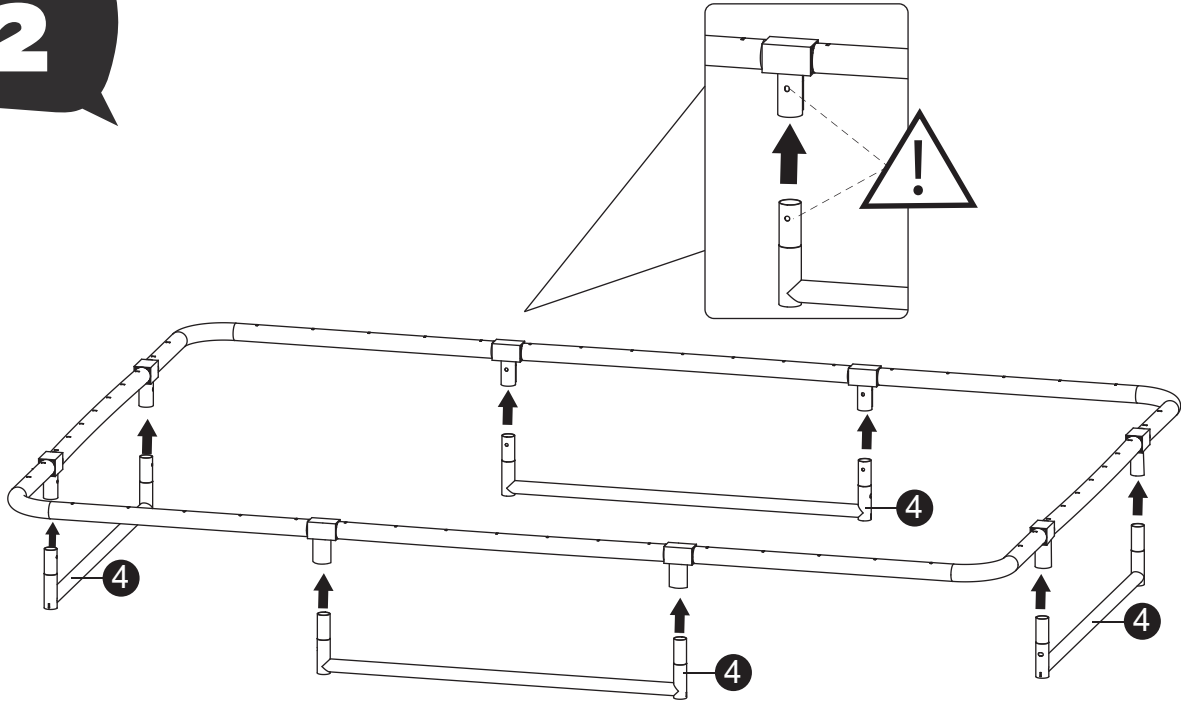

Sports Trampoline

EXIT Silhouette Sports
214x305/244x366

2