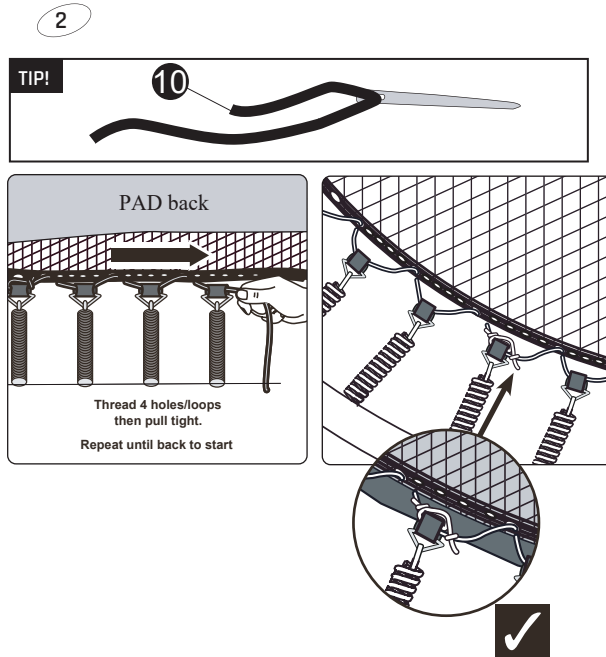

7*10ft	63.99.67.00	1X
8*12ft	63.99.67.00	1X

Tools required

- Tape Measure
- Cord min. 5 meter long

Sports Trampoline

EXIT Silhouette Sports
214x305/244x356

1

Sports Trampoline

EXIT Silhouette Sports
214x305/244x366

2

3

1

2

3

7x10ft trampoline

8x12ft trampoline

Sports Trampoline

EXIT Silhouette Sports
214x305/244x356

4

5

Sports Trampoline

EXIT Silhouette Sports
214x305/244x366

7

Sports Trampoline

EXIT Silhouette Sports