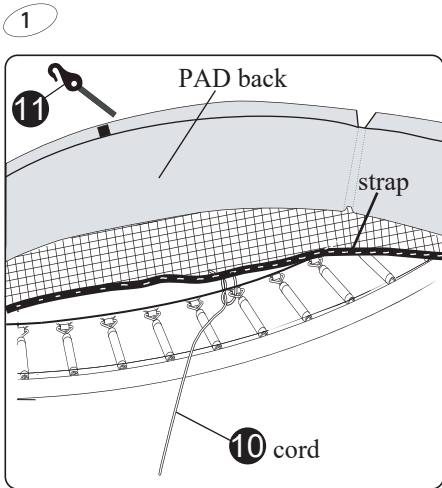

7*10ft	63.99.67.00	1X
8*12ft	63.99.67.00	1X

Tools required

- Tape Measure
- Cord min. 5 meter long

Sports Trampoline

EXIT Silhouette Sports
214x305/244x356

1

Sports Trampoline

EXIT Silhouette Sports
214x305/244x366

2

3

1

2

3

7x10ft trampoline

8x12ft trampoline

Sports Trampoline

EXIT Silhouette Sports
214x305/244x356

4

5

Sports Trampoline

EXIT Silhouette Sports
214x305/244x366

7

Sports Trampoline

EXIT Silhouette Sports