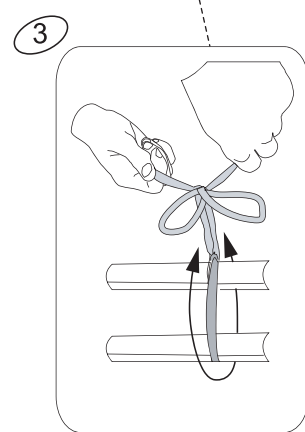

7*10ft	63.99.67.00	1X
8*12ft	63.99.67.00	1X

Tools required

- Tape Measure
- Cord min. 5 meter long

Sports Trampoline

EXIT Silhouette Sports
214x305/244x356

1

Sports Trampoline

EXIT Silhouette Sports
214x305/244x366

EXIT Silhouette Sports
214x305/244x356

4

5

Sports Trampoline

EXIT Silhouette Sports
214x305/244x366

7

Sports Trampoline

EXIT Silhouette Sports