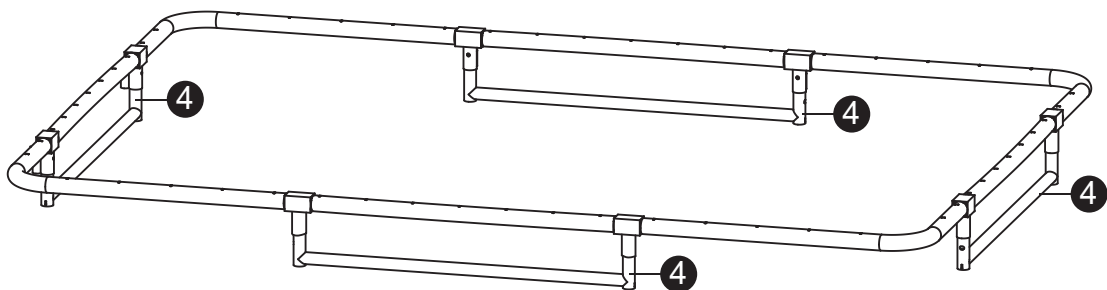

7*10ft	63.95.70.00	4X
8*12ft	63.95.82.00	4X

14

7*10ft	69.30.11.00	4X
8*12ft	69.30.11.00	4X

15

7*10ft	67.99.50.00	1X
8*12ft	67.99.50.00	1X

16

7*10ft	63.99.68.00	1X
8*12ft	63.99.68.00	1X

17

7*10ft	63.99.67.00	1X
8*12ft	63.99.67.00	1X

Tools required

- Tape Measure
- Cord min. 5 meter long

Sports Trampoline

EXIT Silhouette Sports
214x305/244x356

1

Sports Trampoline

EXIT Silhouette Sports
214x305/244x366

EXIT Silhouette Sports
214x305/244x356

4

5

Sports Trampoline

EXIT Silhouette Sports
214x305/244x366

7

Sports Trampoline

EXIT Silhouette Sports