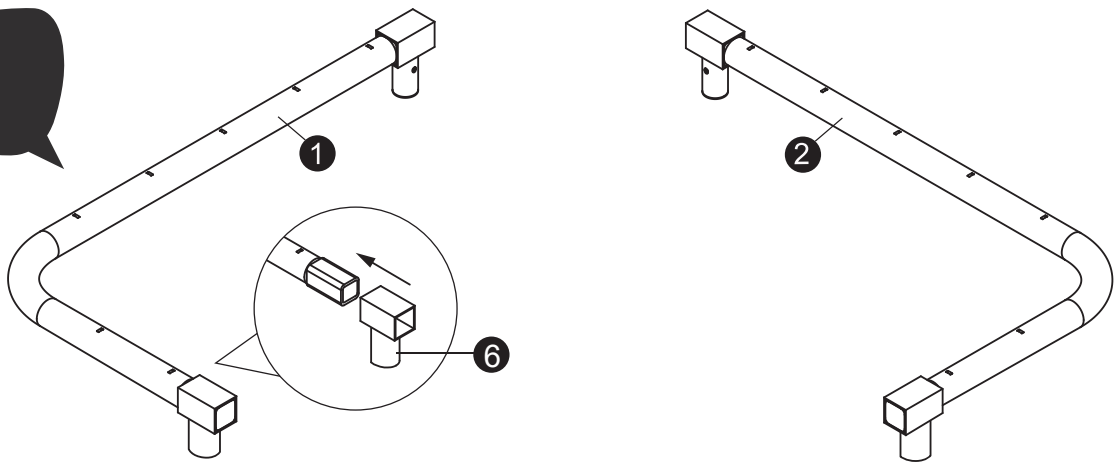

7*10ft	63.99.67.00	1X
8*12ft	63.99.67.00	1X

Tools required

- Tape Measure
- Cord min. 5 meter long

Sports Trampoline

EXIT Silhouette Sports
214x305/244x356

1

Sports Trampoline

EXIT Silhouette Sports
214x305/244x366