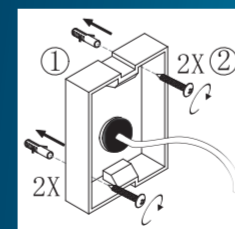

smartwares®

High quality aluminium

Nice diffused light