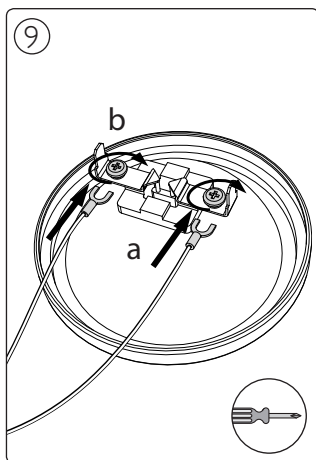

Incl.

Ø 70mm

Philips Lighting Contact Centre
Int. Business Reply Service
I.B.R.S. / C.C.R.I. Numéro 10461
5600 VB Eindhoven
Pays-Bas / The Netherlands

www.philips.com/homelighting
☎ +800 7445 4775

MRO 000 196P
Last update: 15/01/10