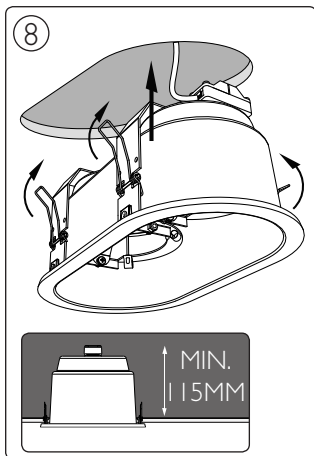

Incl.

Ø 70mm

Philips Lighting Contact Centre
Int. Business Reply Service
I.B.R.S. / C.C.R.I. Numéro 10461
5600 VB Eindhoven
Pays-Bas / The Netherlands

www.philips.com/homelighting
☎ +800 7445 4775

MRO 000 196P
Last update: 15/01/10