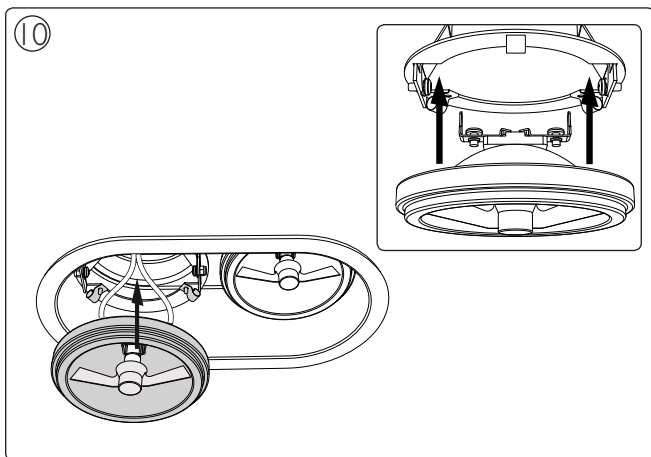

Incl.

Ø 70mm

Philips Lighting Contact Centre
Int. Business Reply Service
I.B.R.S. / C.C.R.I. Numéro 10461
5600 VB Eindhoven
Pays-Bas / The Netherlands

www.philips.com/homelighting
☎ +800 7445 4775

MRO 000 196P
Last update: 15/01/10