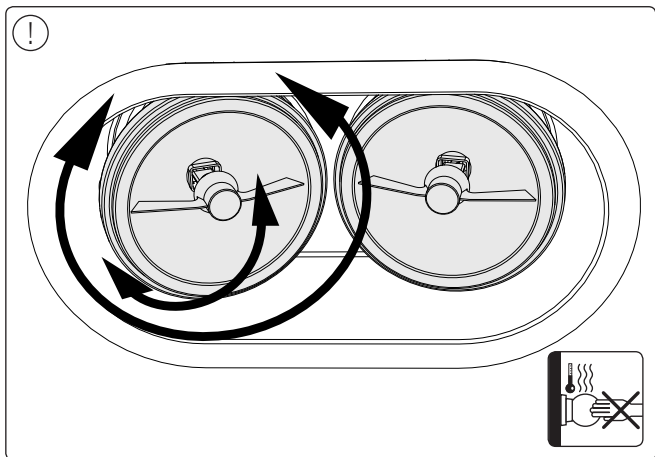

Incl.

Ø 70mm

Philips Lighting Contact Centre
Int. Business Reply Service
I.B.R.S. / C.C.R.I. Numéro 10461
5600 VB Eindhoven
Pays-Bas / The Netherlands

www.philips.com/homelighting
☎ +800 7445 4775

MRO 000 196P
Last update: 15/01/10