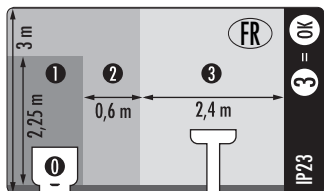

Incl.

Ø 70mm

Philips Lighting Contact Centre
Int. Business Reply Service
I.B.R.S. / C.C.R.I. Numéro 10461
5600 VB Eindhoven
Pays-Bas / The Netherlands

www.philips.com/homelighting
☎ +800 7445 4775

MRO 000 196P
Last update: 15/01/10