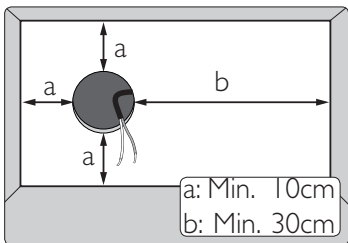

Incl.

Ø 70mm

Philips Lighting Contact Centre
Int. Business Reply Service
I.B.R.S. / C.C.R.I. Numéro 10461
5600 VB Eindhoven
Pays-Bas / The Netherlands

www.philips.com/homelighting
☎ +800 7445 4775

MRO 000 196P
Last update: 15/01/10