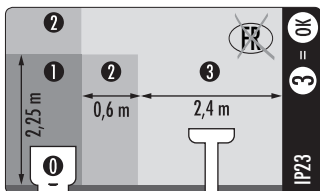

Incl.

Ø 70mm

Philips Lighting Contact Centre
Int. Business Reply Service
I.B.R.S. / C.C.R.I. Numéro 10461
5600 VB Eindhoven
Pays-Bas / The Netherlands

www.philips.com/homelighting
☎ +800 7445 4775

MRO 000 196P
Last update: 15/01/10