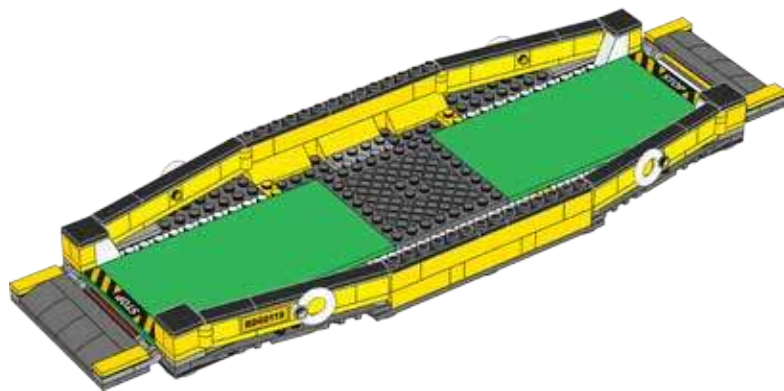

# CITY

60119

 [LEGO.com/city](https://www.lego.com/city)

2x

55

2x

56

57