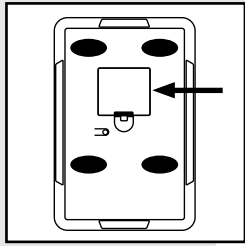

Deutsch Inbetriebnahme
English Operation
Français Mise en service
Italiano Messa in funzione
Nederlands Ingebruikname
Español Funcionamiento
Português Colocação em serviço
Svenska Innan du börjar väga
Dansk Ibrugtagning
Suomi Käyttöönotto
Magyar Üzembehelyezés
Polski Uruchomienie
Cesky Zavedení do provozu
Română Puntea în funcțiune
Български Въвеждане в експлоатация
Slovensky Uvedenie do prevádzky
Русский Ввод в эксплуатацию
Türkçe Çalıştırılması
Ελληνικά Λειτουργία
Slovensko Vklonp
Hrvatski Puštanje u rad
Eesti Kasutuselevõtt
Latviski Lietošanas uzsākšana
Lietuviški Eksploatacijos pradžia
اللغة العربية التشغيل