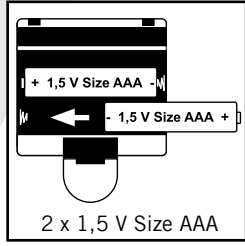

Deutsch Inbetriebnahme
English Operation
Français Mise en service
Italiano Messa in funzione
Nederlands Ingebruikname
Español Funcionamiento
Português Colocação em serviço
Svenska Innan du börjar väga
Dansk Ibrugtagning
Suomi Käyttöönotto
Magyar Üzembehelyezés
Polski Uruchomienie
Cesky Zavedení do provozu
Română Puntea în funcțiune
Български Въвеждане в експлоатация
Slovensky Uvedenie do prevádzky
Русский Ввод в эксплуатацию
Türkçe Çalıştırılması
Ελληνικά Λειτουργία
Slovensko Vklonp
Hrvatski Puštanje u rad
Eesti Kasutuselevõtt
Latviski Lietošanas uzsākšana
Lietuviški Eksploatacijos pradžia
اللغة العربية التشغيل