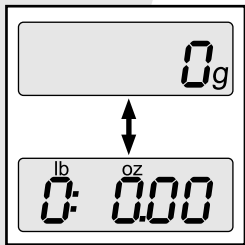

Deutsch g-lb/oz umstellen
English Convert g-lb/oz
Français Passage de kg/g à lb/oz
Italiano Conversione g-lb/oz
Nederlands g-lb/oz omstellen
Español Cambiar g-lb/oz
Português Converter g-lb/oz
Svenska g-lb/oz omställning
Dansk g-lb/oz omstilling
Suomi g-lb/oz mittayksikön vaihto
Magyar Végrehajtjuk a g-lb/oz átlálítást
Polski Przelączyc g-lb/oz
Cesky Přepnout g-lb/oz
Română Convertire g-lb/oz
Български Превключване g-lb/oz
Slovensky Prepnutie g-lb/oz
Русский Переключение g-lb/oz
Türkçe g-lb/oz seçimi
Ελληνικά Αλλαγή από g σε lb/oz
Slovensko Preklop na g-lb/oz
Hrvatski Prebaciti na g-lb/oz
Eesti Häälestamine g-lb/oz
Latviski Pāregulēšana uz g-lb/oz
Lietuviški g-lb/oz keitimas
اللغة العربية التغيير إلى غرام/كيلو غرام ، أو من كيلوغرام إلى غرام