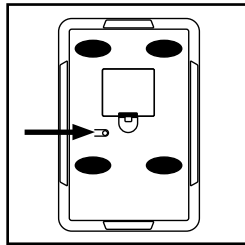

Deutsch g-lb/oz umstellen
English Convert g-lb/oz
Français Passage de kg/g à lb/oz
Italiano Conversione g-lb/oz
Nederlands g-lb/oz omstellen
Español Cambiar g-lb/oz
Português Converter g-lb/oz
Svenska g-lb/oz omställning
Dansk g-lb/oz omstilling
Suomi g-lb/oz mittayksikön vaihto
Magyar Végrehajtjuk a g-lb/oz átlálítást
Polski Przelączyc g-lb/oz
Cesky Přepnout g-lb/oz
Română Convertire g-lb/oz
Български Превключване g-lb/oz
Slovensky Prepnutie g-lb/oz
Русский Переключение g-lb/oz
Türkçe g-lb/oz seçimi
Ελληνικά Αλλαγή από g σε lb/oz
Slovensko Preklop na g-lb/oz
Hrvatski Prebaciti na g-lb/oz
Eesti Häälestamine g-lb/oz
Latviski Pāregulēšana uz g-lb/oz
Lietuviški g-lb/oz keitimas
اللغة العربية التغيير إلى غرام/كيلو غرام ، أو من كيلوغرام إلى غرام