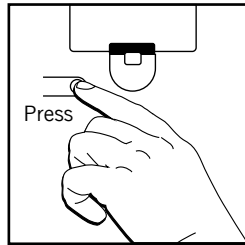

Deutsch g-lb/oz umstellen
English Convert g-lb/oz
Français Passage de kg/g à lb/oz
Italiano Conversione g-lb/oz
Nederlands g-lb/oz omstellen
Español Cambiar g-lb/oz
Português Converter g-lb/oz
Svenska g-lb/oz omställning
Dansk g-lb/oz omstilling
Suomi g-lb/oz mittayksikön vaihto
Magyar Végrehajtjuk a g-lb/oz átlálítást
Polski Przelączyc g-lb/oz
Cesky Přepnout g-lb/oz
Română Convertire g-lb/oz
Български Превключване g-lb/oz
Slovensky Prepnutie g-lb/oz
Русский Переключение g-lb/oz
Türkçe g-lb/oz seçimi
Ελληνικά Αλλαγή από g σε lb/oz
Slovensko Preklop na g-lb/oz
Hrvatski Prebaciti na g-lb/oz
Eesti Häälestamine g-lb/oz
Latviski Pāregulēšana uz g-lb/oz
Lietuviški g-lb/oz keitimas
اللغة العربية التغيير إلى غرام/كيلو غرام ، أو من كيلوغرام إلى غرام