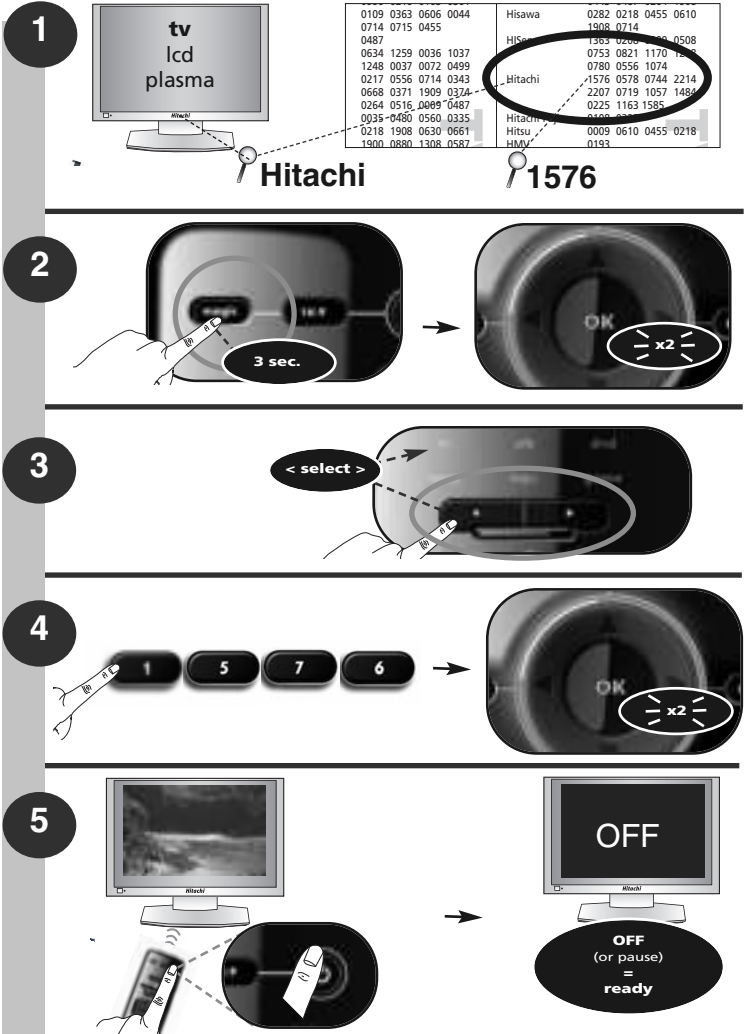

tv	TV	: Television / HDTV / LCD / Plasma / Projector / Rear Projector	3
stb	SAT	: Satellite Receiver / Set-Top-Box / IPTV / DVB-S / DVB-T / Freeview (UK) / TNT (F) / Digitenne (NL) / SAT/HDD	9
	CBL	: Cable Converter / Set-Top-Box / IPTV / DVB-C	11
	VAC	: Video Accessory like Media Centres / AV Accessories / AV Selectors	12
dvd	DVD	: DVD Player / DVD-R / Blu-ray / DVD Home Cinema / DVD Combi / DVD/HDD	13
	LASER	: Laserdisc	13
amp	MIS	: Miscellaneous Audio	12
	AMP	: Audio / Amplifier / Active Speaker System	12
	TUNER	: Audio / Audio Receiver/Tuner/Amplifier / (DVD) Home Cinema	12
mp3	Mp3	: Mp3 / iPod docks	16
	MIS	: Miscellaneous Audio	12
	AMP	: Audio / Amplifier / Active Speaker System	12
	TUNER	: Audio / Audio Receiver/Tuner/Amplifier / (DVD) Home Cinema	12
game	GAME	: Game Console / PS2 / Xbox 360	16
	MC	: Media Center	16
	DVD	: DVD Player / DVD-R / Blu-ray / DVD Home Cinema / DVD Combi / DVD/HDD	13

ATTENTION: If your original remote control did not have a Power key please press "pause" instead at step 5. Please start a dvd/mp3 playing before performing Direct Code Set up.