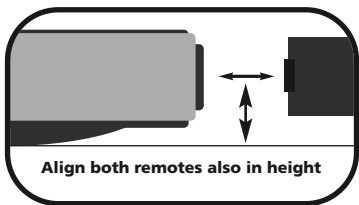

e.g.
Original
(working)
remote

1

Press and hold the **magic** key for 3 sec. --> The Blue ring will light up twice

2

Press **9 7 5**.

--> The Blue ring will light up twice

3

Select the
corresponding
device e.g. **tv**

4

ATTENTION: Place both remote controls on a flat surface. Make sure that the ends you normally point at your device are facing each other.

Align both remotes also in height

First;
Press the "red" key.
The tv LED will flash rapidly.