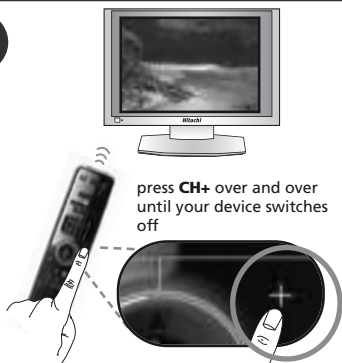

Congratulations! You should now be able to switch your device back ON and control your device successfully.

**** ATTENTION: If your original remote control did not have a Power key please press "pause" instead at step 5. Please start a dvd/mp3 playing before performing Direct Code Set up.**

Search Method

1

Press and hold the **magic** key for 3 sec. --> The Blue ring will light up twice.

2

Select the corresponding device e.g. **tv**

3

Press **9 9 1**.

--> The Blue ring will light up twice.

4

Press **Power (***)**.

5

press **CH+** over and over until your device switches off

6

Press the **magic** key to save your settings --> The Blue ring will light up twice.

Congratulations! You should now be able to switch your device back ON and control your device successfully.

**** ATTENTION:** If your original remote control did not have a Power key please press "play" instead at step 4. It should start playing your e.g. dvd/mp3 at step 5.

Volume Control

This feature gives you the possibility to set the Volume (VOL+, VOL- and Mute) to always control a certain device (e.g. tv) independent of which device mode key (tv, stb, dvd, amp, mp3 or game) is selected.