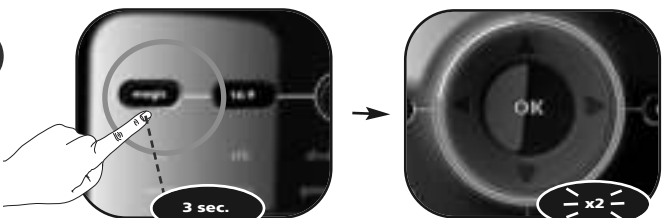

**** ATTENTION:** If your original remote control did not have a Power key please press "play" instead at step 4. It should start playing your e.g. dvd/mp3 at step 5.

Volume Control

This feature gives you the possibility to set the Volume (VOL+, VOL- and Mute) to always control a certain device (e.g. tv) independent of which device mode key (tv, stb, dvd, amp, mp3 or game) is selected.

In this example we will set Volume Control (VOL+, VOL- and Mute) to "tv volume":

1

Press and hold the **magic** key for 3 sec. --> The Blue ring will light up twice

2

Press **9 9 3**.

--> The Blue ring will light up twice

3

Select the corresponding device e.g. **tv**

4

Press the **magic** key to save your settings --> The Blue ring will light up twice

Now you have set the Volume Control to "tv volume". The VOL+, VOL- and Mute keys will always control "tv volume" independent which device mode key (tv, stb, dvd, amp, mp3 or game) is selected.