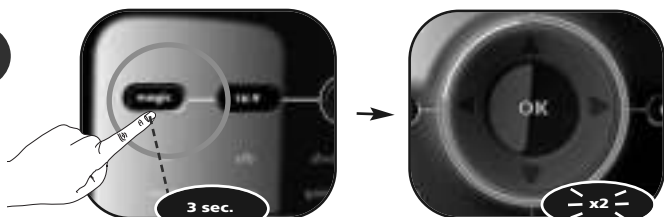

Find the code for your device in the Code List. Codes are listed by device type and brand name. The most popular code is listed first. Make sure your device is switched ON (not on standby)

Hitachi

	0109	0363	0606	0044	Hisawa	0282	0218	0455	0610
	0714	0715	0455			1908	0714		
Gooding	0487				Kenwood	1908	0009	0009	0508
Goodmans	0634	1259	0036	1037		0753	0821	0770	1208
	1248	0037	0072	0009		0780	0556	1070	
	0217	0556	0714	0443	Hitachi	1576	0578	0744	0214
	0668	0371	1909	0474		2207	0719	1057	0484
	0254	0516	0009	0474		0225	1163		
	0035	0480	0560	0335	Hitachi Fujian	0108			
	0218	1908	0630	0661	Hitsu	0009	0610	0455	0218
	1900	0880	1308	0587	HMV	0193			
	1376				Höher	0714	1556	0865	1163
Gorenje	0370				Home Electronics	0606			
GPM	0218				Hongmei	0009	0093	0264	
Gradiente	0653	0170	1053	0037	Hongyan	0264	0412		

2

Press and hold the **magic** key for 3 sec. --> The Blue ring will light up twice.

3

Select the corresponding device e.g. **tv**