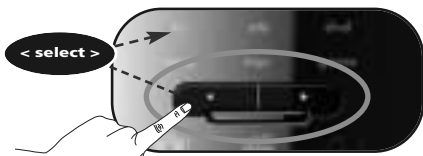

Search Method

1

Press and hold the **magic** key for 3 sec. --> The Blue ring will light up twice.

2

Select the corresponding device e.g. **tv**

3

Press **9 9 1**.

--> The Blue ring will light up twice.