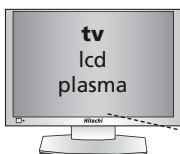

list

- **program / list** (tv/stb/dvd-mode)
- **shuffle / random** (amp/mp3-mode)

- **mce (media center) for Windows / Xbox**
- **text** (tv/stb-mode)

- **- / - -** multi digit entry
- **tv / dtv** (digital tv) AV input

- **16:9** (tv/stb-mode)
- **open/close / eject** (dvd/amp-mode)

SmartControl

- watch tv
- watch movie
- listen to music

Press **Record** twice to start recording.

- **previous channel** (tv/stb/dvd-mode)
- **repeat** (amp/mp3-mode)

- **back** (stb/dvd-mode)
- **text off** (tv/stb-mode)

- **pop up Menu** (dvd-mode)
- **subtitle** (tv/stb-mode)
- **X key** for Xbox-360

Direct Code Set Up

1

Find the code for your device in the Code List. Codes are listed by device type and brand name. The most popular code is listed first. Make sure your device is switched ON (not on standby)