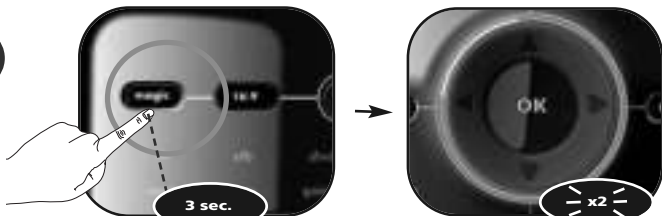

Search Method

1

Press and hold the **magic** key for 3 sec. --> The Blue ring will light up twice.

2

Select the corresponding device e.g. **tv**

3

Press **9 9 1**.

--> The Blue ring will light up twice.

4

Press **Power (***)**.

5

press **CH+** over and over until your device switches off

6

Press the **magic** key to save your settings --> The Blue ring will light up twice.

Congratulations! You should now be able to switch your device back ON and control your device successfully.

**** ATTENTION:** If your original remote control did not have a Power key please press "play" instead at step 4. It should start playing your e.g. dvd/mp3 at step 5.

Volume Control

This feature gives you the possibility to set the Volume (VOL+, VOL- and Mute) to always control a certain device (e.g. tv) independent of which device mode key (tv, stb, dvd, amp, mp3 or game) is selected.

In this example we will set Volume Control (VOL+, VOL- and Mute) to "tv volume":

1

Press and hold the **magic** key for 3 sec. --> The Blue ring will light up twice

2

Press **9 9 3**.

--> The Blue ring will light up twice