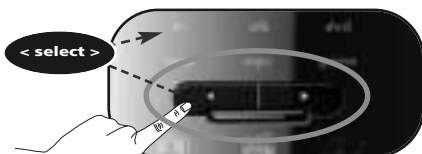

e.g.
Original
(working)
remote

1

Press and hold the **magic** key for 3 sec. --> The Blue ring will light up twice

2

Press **9 7 5**.

--> The Blue ring will light up twice

3

Select the
corresponding
device e.g. **tv**