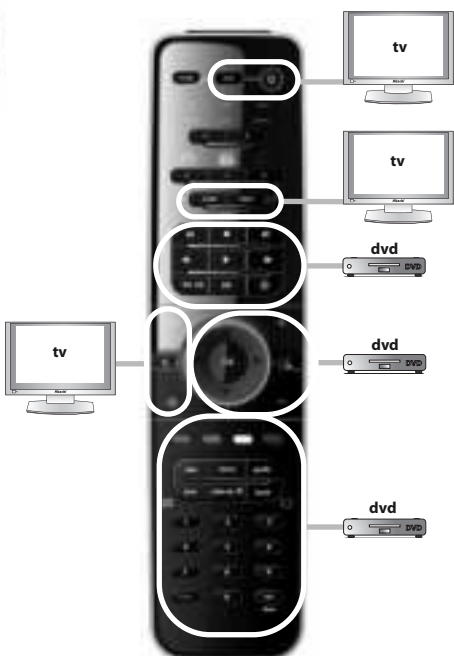

watch tv

: 1 = tv + stb

watch tv

: **2** = tv + stb + amp

watch tv

: **3** = tv + amp

ONE FOR ALL SmartControl™

watch movie : **1** = tv + dvd