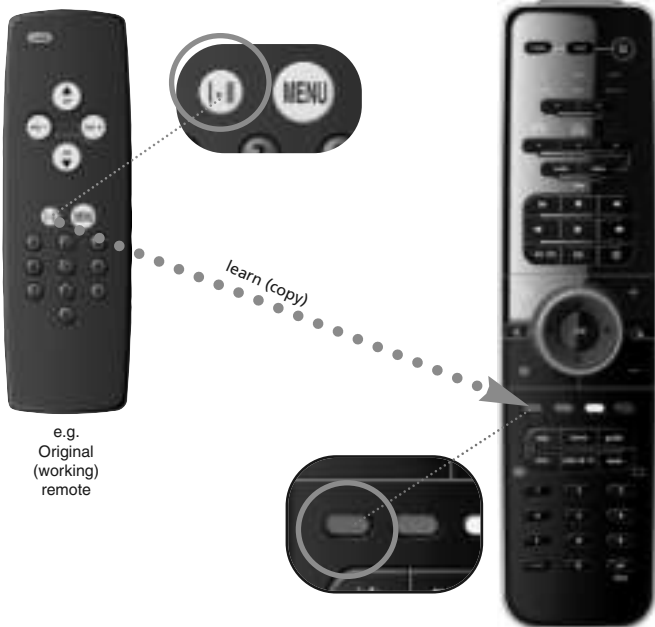

Learning (copy)

This feature allows you to Learn (copy) one or more functions from your original (working) remote control onto the ONE FOR ALL remote.

Example: How to learn (copy) the "I/II (mono/stereo)" function from your original remote onto the "red key" on your ONE FOR ALL remote control.

e.g.
Original
(working)
remote

1