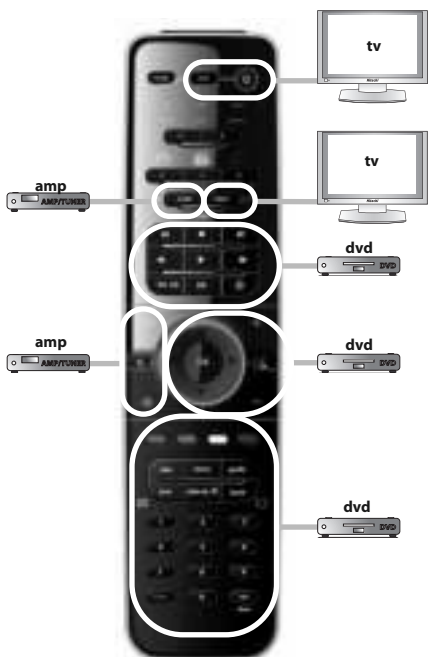

watch movie : **2** = tv + dvd + amp