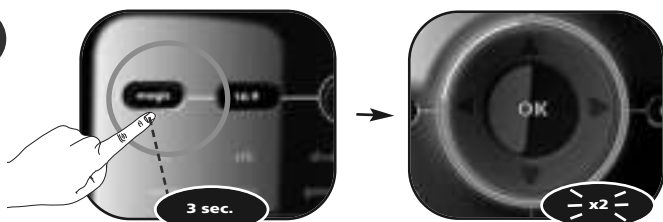

How to remove a device from Volume Control

- 1) Press and hold the **magic** key for 3 sec. --> The Blue ring will light up twice.
- 2) Press **9 9 3**.
- 3) Select the **device key you wish to deactivate** from Volume Control.
- 4) Press **Vol -**. The Blue ring will light up 4 times.
The removed device will send out its own VOL+, VOL- and MUTE.

Learning (copy)

This feature allows you to Learn (copy) one or more functions from your original (working) remote control onto the ONE FOR ALL remote.

Example: How to learn (copy) the "I/II (mono/stereo)" function from your original remote onto the "red key" on your ONE FOR ALL remote control.

e.g.
Original
(working)
remote

1

Press and hold the **magic** key for 3 sec. --> The Blue ring will light up twice

2

Press **9 7 5**.

--> The Blue ring will light up twice

3

Select the
corresponding
device e.g. **tv**

4

ATTENTION: Place both remote controls on a flat surface. Make sure that the ends you normally point at your device are facing each other.

Align both remotes also in height

First;
Press the "red" key.
The tv LED will flash rapidly.