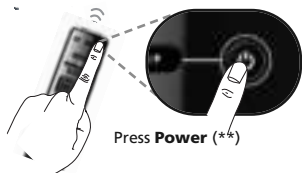

Press Power (**)

If your device does NOT switch off?
--> Please repeat steps 1 - 5 trying the next code listed for your brand.

If NOT successful?
--> Try the Search Method.

Congratulations! You should now be able to switch your device back ON and control your device successfully.

** ATTENTION: If your original remote control did not have a Power key please press "pause" instead at step 5. Please start a dvd/mp3 playing before performing Direct Code Set up.