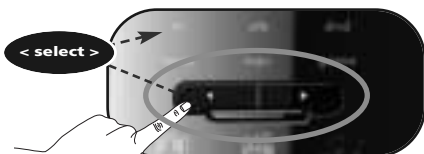

2

Press and hold the **magic** key for 3 sec. --> The Blue ring will light up twice.

3

Select the corresponding device e.g. **tv**

4

Enter the 1st code listed for your device type & brand (e.g. tv Hitachi = **1576**)