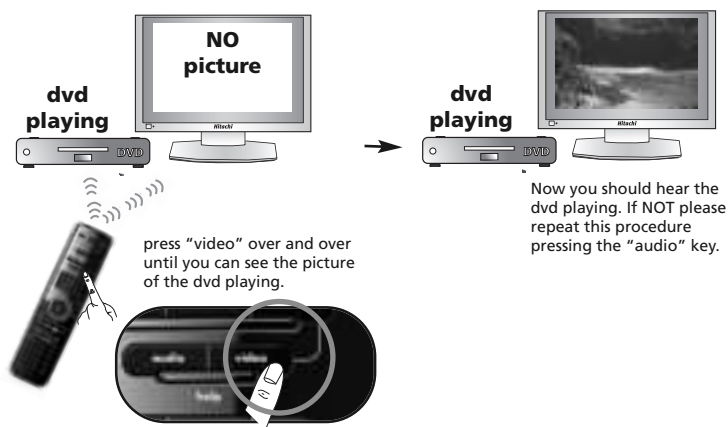

- (combination **1**) = control **amp + mp3**
- (combination **2**) = control **amp + dvd**
- (combination **3**) = control **amp + game**

(Please find the corresponding keypad screens on page 6 – 11)

In the example below we have activated "watch tv - combination 1".
The keypad configuration will be as shown below.

Example 1 (configuration as shown):

How to activate "watch tv" combination 1

- 1) Press and hold magic key for 3 sec. --> The Blue ring will light up twice.
- 2) Press and release "watch tv".
- 3) Press and release "1".

Example 2:

How to activate "watch movie" combination. 2

- 1) Press and hold magic key for 3 sec. --> The Blue ring will light up twice.
- 2) Press and release "watch movie".
- 3) Press and release "2".

Input/AV function in SmartControl

When in SmartControl (watch tv, watch movie, listen to music) the "help" function enables you to find the correct A/V (audio/video) input. Simply press "audio" over and over until you hear the sound of the corresponding device (e.g. amp or mp3)....or press "video" over and over to see the picture of the corresponding device (e.g. stb or dvd).