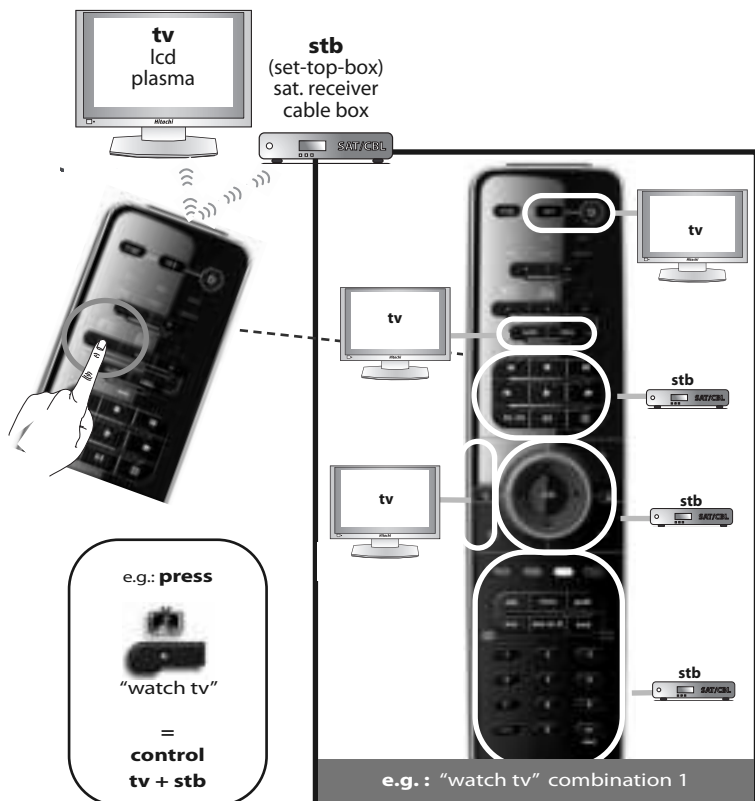

SmartControl settings (pre-programmed)

"watch tv" settings

- (combination **1**) = control **tv + stb**
- (combination **2**) = control **tv + stb + amp**
- (combination **3**) = control **tv + amp**

"watch movie" settings

- (combination **1**) = control **tv + dvd**
- (combination **2**) = control **tv + dvd + amp**
- (combination **3**) = control **tv + game**
- (combination **4**) = control **tv + game + amp**

"listen to music" settings

- (combination **1**) = control **amp + mp3**
- (combination **2**) = control **amp + dvd**
- (combination **3**) = control **amp + game**

(Please find the corresponding keypad screens on page 6 – 11)

In the example below we have activated "watch tv - combination 1".
The keypad configuration will be as shown below.

Example 1 (configuration as shown):

How to activate "watch tv" combination 1

- 1) Press and hold magic key for 3 sec. --> The Blue ring will light up twice.
- 2) Press and release "watch tv".
- 3) Press and release "1".