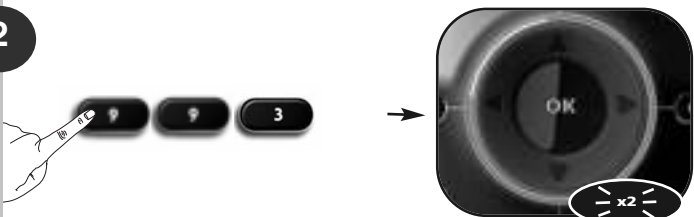

Search Method

1

Press and hold the **magic** key for 3 sec. --> The Blue ring will light up twice.

2

Select the corresponding device e.g. **tv**

3

Press **9 9 1**.

--> The Blue ring will light up twice.

4

Press **Power (***)**.

5

press **CH+** over and over until your device switches off

6

Press the **magic** key to save your settings --> The Blue ring will light up twice.

Congratulations! You should now be able to switch your device back ON and control your device successfully.

**** ATTENTION:** If your original remote control did not have a Power key please press "play" instead at step 4. It should start playing your e.g. dvd/mp3 at step 5.

Volume Control

This feature gives you the possibility to set the Volume (VOL+, VOL- and Mute) to always control a certain device (e.g. tv) independent of which device mode key (tv, stb, dvd, amp, mp3 or game) is selected.

In this example we will set Volume Control (VOL+, VOL- and Mute) to "tv volume":

1

Press and hold the **magic** key for 3 sec. --> The Blue ring will light up twice

2

Press **9 9 3**.

--> The Blue ring will light up twice