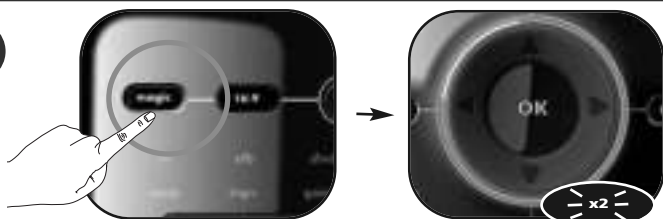

Search Method

1

Press and hold the **magic** key for 3 sec. --> The Blue ring will light up twice.

2

Select the corresponding device e.g. **tv**

3

Press **9 9 1**.

--> The Blue ring will light up twice.

4

Press **Power (***)**.

5

press **CH+** over and over until your device switches off

6

Press the **magic** key to save your settings --> The Blue ring will light up twice.

Congratulations! You should now be able to switch your device back ON and control your device successfully.

**** ATTENTION:** If your original remote control did not have a Power key please press "play" instead at step 4. It should start playing your e.g. dvd/mp3 at step 5.

Volume Control

This feature gives you the possibility to set the Volume (VOL+, VOL- and Mute) to always control a certain device (e.g. tv) independent of which device mode key (tv, stb, dvd, amp, mp3 or game) is selected.

In this example we will set Volume Control (VOL+, VOL- and Mute) to "tv volume":

1

Press and hold the **magic** key for 3 sec. --> The Blue ring will light up twice

2

Press **9 9 3**.

--> The Blue ring will light up twice