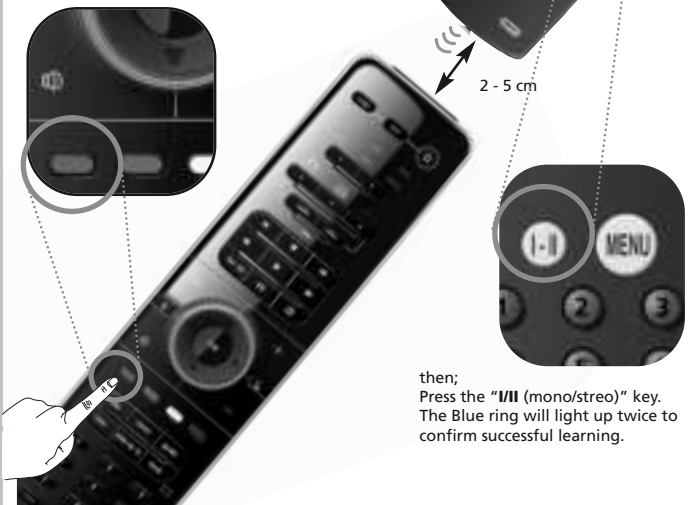

How to remove a device from Volume Control

- 1) Press and hold the **magic** key for 3 sec. --> The Blue ring will light up twice.
- 2) Press **9 9 3**.
- 3) Select the **device key you wish to deactivate** from Volume Control.
- 4) Press **Vol -**. The Blue ring will light up 4 times.
The removed device will send out its own VOL+, VOL- and MUTE.

e.g.
Original
(working)
remote

1

Press and hold the **magic** key for 3 sec. --> The Blue ring will light up twice

2

Press **9 7 5**.

--> The Blue ring will light up twice

3

Select the
corresponding
device e.g. **tv**

4

ATTENTION: Place both remote controls on a flat surface. Make sure that the ends you normally point at your device are facing each other.

Align both remotes also in height

First;
Press the "red" key.
The tv LED will flash rapidly.