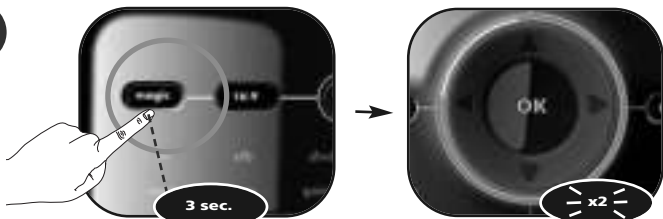

Press and hold the **magic** key
to save your settings.

--> The Blue ring will light up twice.

Congratulations! You successfully learned (copied) the "I/II (mono/stereo)" function from your original remote control onto your ONE FOR ALL remote control. NOW whenever you press the "red key" (in tv mode) you will obtain the "I/II (mono/stereo)" function.

How to delete a learned function to obtain the original function?

1) Press and hold magic key for 3 sec. --> The Blue ring will light up twice.
2) Press 9 7 6.
3) Select the corresponding device mode (e.g. tv).
4) Press the key to be deleted (e.g. red key) twice.