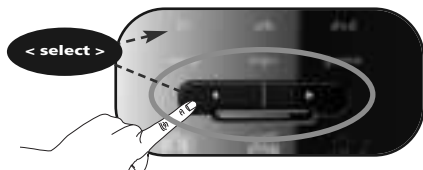

In this example we will set Volume Control (VOL+, VOL- and Mute) to "tv volume":

1

Press and hold the **magic** key for 3 sec. --> The Blue ring will light up twice

2

Press **9 9 3**.

--> The Blue ring will light up twice

3

Select the corresponding device e.g. **tv**

4

Press the **magic** key to save your settings --> The Blue ring will light up twice

Now you have set the Volume Control to "tv volume". The VOL+, VOL- and Mute keys will always control "tv volume" independent which device mode key (tv, stb, dvd, amp, mp3 or game) is selected.