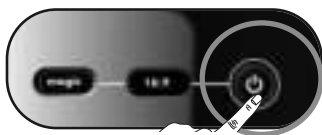

Search Method

1

Press and hold the **magic** key for 3 sec. --> The Blue ring will light up twice.

2

Select the corresponding device e.g. **tv**

3

Press **9 9 1**.

--> The Blue ring will light up twice.

4

Press **Power (***)**.

5

press **CH+** over and over until your device switches off

6

Press the **magic** key to save your settings --> The Blue ring will light up twice.

Congratulations! You should now be able to switch your device back ON and control your device successfully.

** ATTENTION: If your original remote control did not have a Power key please press "play" instead at step 4. It should start playing your e.g. dvd/mp3 at step 5.