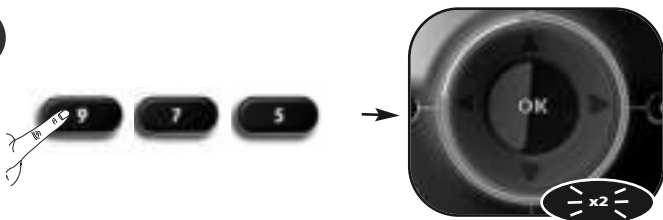

How to remove a device from Volume Control

- 1) Press and hold the **magic** key for 3 sec. --> The Blue ring will light up twice.
- 2) Press **9 9 3**.
- 3) Select the **device key you wish to deactivate** from Volume Control.
- 4) Press **Vol -**. The Blue ring will light up 4 times.
The removed device will send out its own VOL+, VOL- and MUTE.

Learning (copy)

This feature allows you to Learn (copy) one or more functions from your original (working) remote control onto the ONE FOR ALL remote.

Example: How to learn (copy) the "I/II (mono/stereo)" function from your original remote onto the "red key" on your ONE FOR ALL remote control.

e.g.
Original
(working)
remote

1

Press and hold the **magic** key for 3 sec. --> The Blue ring will light up twice

2

Press **9 7 5**.

--> The Blue ring will light up twice

3

Select the
corresponding
device e.g. **tv**

4

ATTENTION: Place both remote controls on a flat surface. Make sure that the ends you normally point at your device are facing each other.

Align both remotes also in height

First;
Press the "red" key.
The tv LED will flash rapidly.