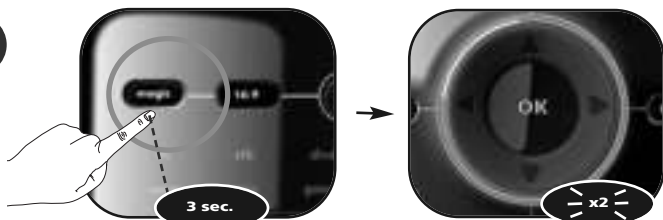

2

Press and hold the **magic** key for 3 sec. --> The Blue ring will light up twice.

3

Select the corresponding device e.g. **tv**

4

Enter the 1st code listed for your device type & brand (e.g. tv Hitachi = **1576**)

--> The Blue ring will light up twice.

5

Press Power (**)

If your device does NOT switch off?
--> Please repeat steps 1 - 5 trying the next code listed for your brand.

If NOT successful?
--> Try the Search Method.

Search Method

1

Press and hold the **magic** key for 3 sec. --> The Blue ring will light up twice.

2

Select the corresponding device e.g. **tv**

3

Press **9 9 1**.

--> The Blue ring will light up twice.