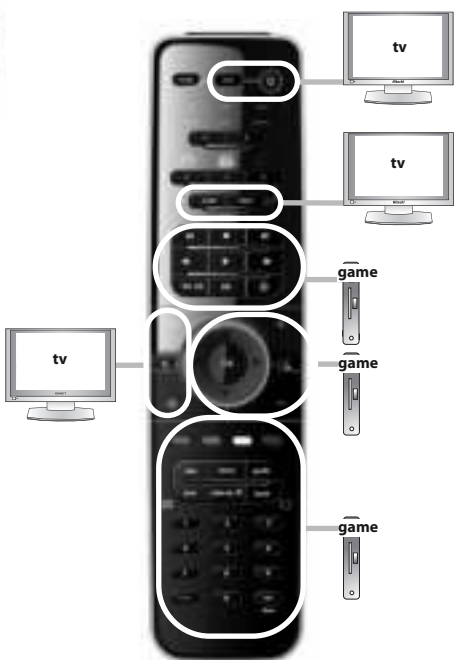

watch movie : 3 = tv + game