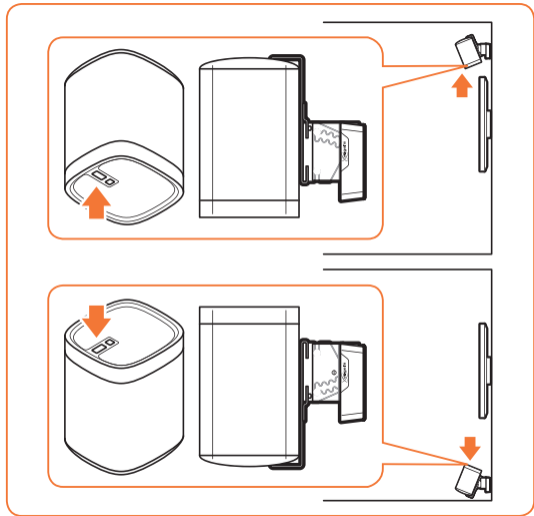

expanding experiences

SOUND 4201

Fits SONOS PLAY:1 (Max. weight load = 5 kg)

Scan the QR-code to find the
installation movie on YouTube:

More information on: www.vogels.com

2

3

4