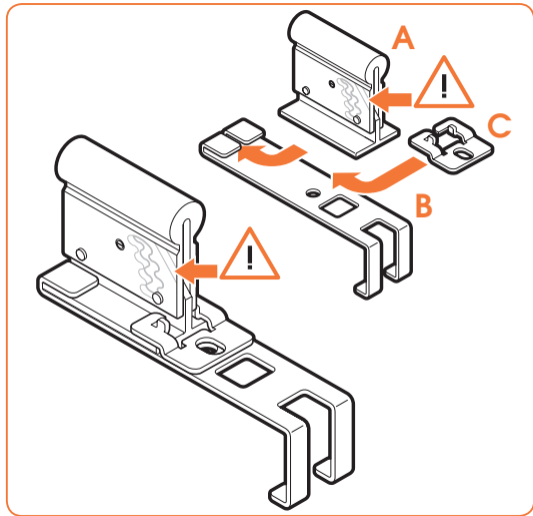

expanding experiences

SOUND 4201

Fits SONOS PLAY:1 (Max. weight load = 5 kg)

Scan the QR-code to find the
installation movie on YouTube:

More information on: www.vogels.com

2

3

4