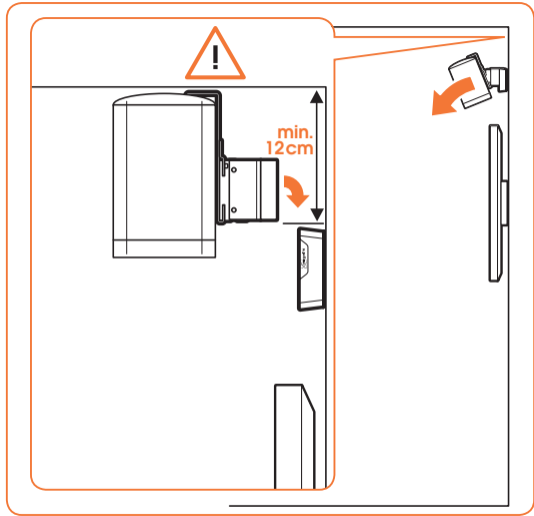

expanding experiences

SOUND 4201

Fits SONOS PLAY:1 (Max. weight load = 5 kg)

Scan the QR-code to find the
installation movie on YouTube:

More information on: www.vogels.com

2

3

4