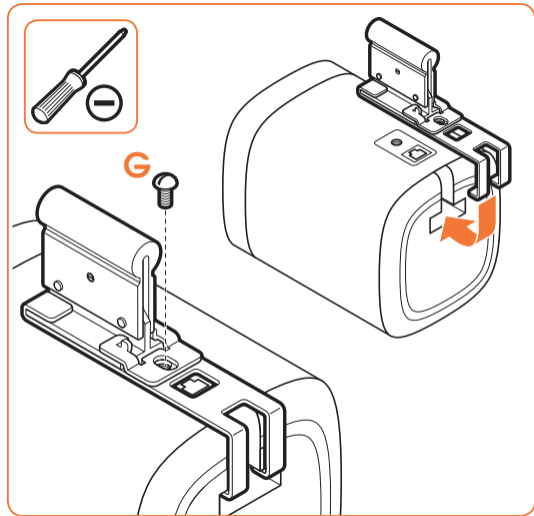

expanding experiences

SOUND 4201

Fits SONOS PLAY:1 (Max. weight load = 5 kg)

Scan the QR-code to find the
installation movie on YouTube:

More information on: www.vogels.com

2

3

4