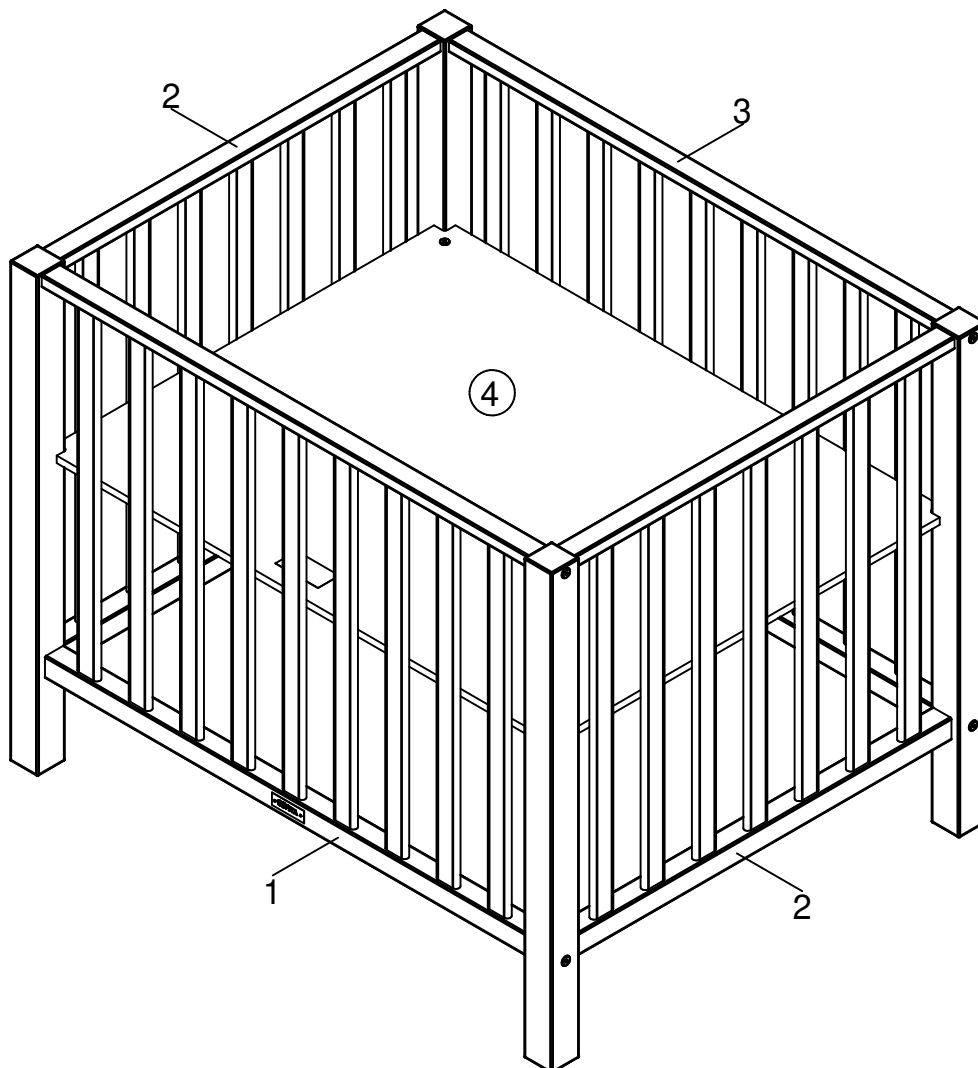

# bopita®

ASSEMBLY INSTRUCTION  
MONTAGE HANDLEIDING  
MONTAGE ANLEITUNG  
NOTICE DE MONTAGE  
MANUAL DE MONTAJE

UK  
NL  
D  
F  
ESP

MODEL : BRENT  
TYPE : PLAYPEN  
COLOUR : WHITE  
ART.CODE : 1052.11.

Distributor:

BOPITA  
Edisonweg 3, 6662 NW Elst  
The Netherlands

[www.bopita.com](http://www.bopita.com)

29.05.2017.

A 	B 	C 	D 	E 	F 
M6X90 8X	M6 8X	M6X25 4X	4X	Ø6 4X	M6 4X
artcode:441026	artcode:442004	artcode:441008	artcode:897011	artcode:446001	artcode:442008
G 	H 				
SW4 1X	Ø6X30 4X				
artcode:445001	artcode:				