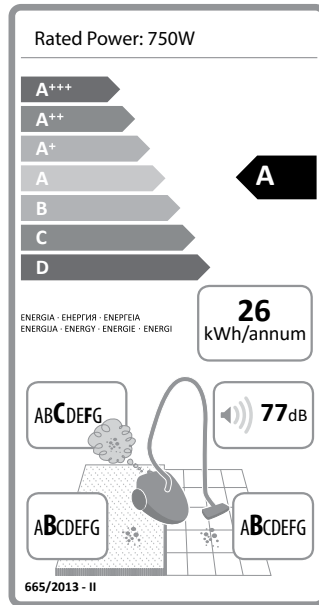

# L

**Notes for energy label:** Combination nozzle was used for testing to establish energy classes. To achieve the declared energy efficiency, cleaning performance class on energy label, pls. use the Combination Nozzle.