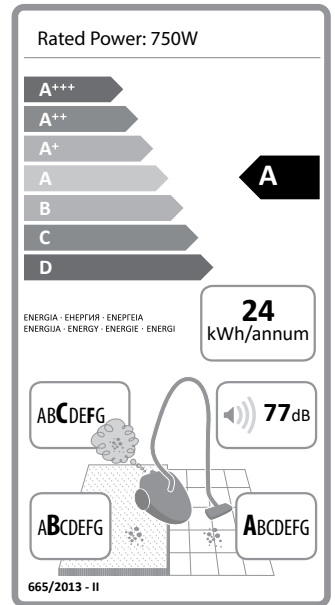

# L

**Notes for energy label:** Combination nozzle was used for testing to establish energy classes. To achieve the declared energy efficiency, cleaning performance class on energy label, pls. use the Combination Nozzle.