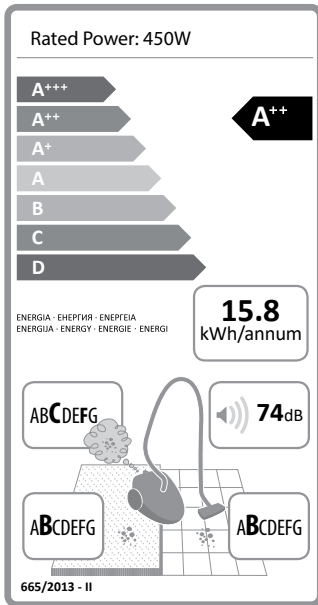

# L

**Notes for energy label:** Combination nozzle was used for testing to establish energy classes. To achieve the declared energy efficiency, cleaning performance class on energy label, pls. use the Combination Nozzle.