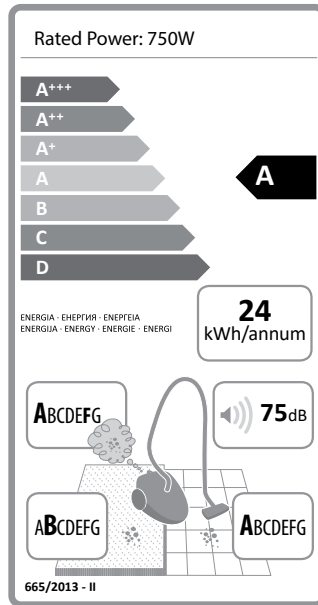

# L

**Notes for energy label:** Combination nozzle was used for testing to establish energy classes. To achieve the declared energy efficiency, cleaning performance class on energy label, pls. use the Combination Nozzle.