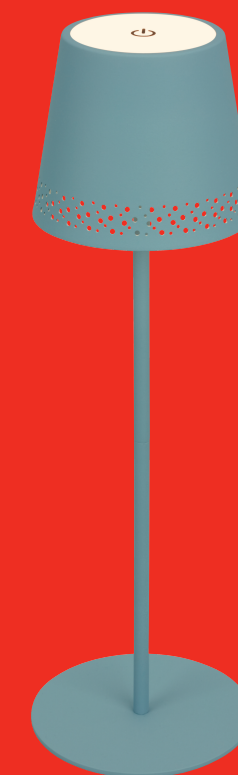

max. 380

LED
LED 2,6 W
280 lm

Warm white
3000 K