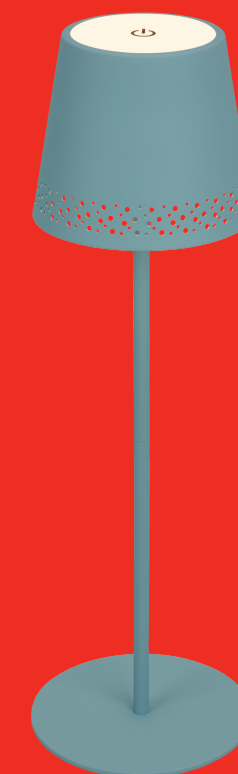

max. 380

LED
LED 2,6 W
280 lm

Warm white
3000 K

BRILO®
unplugged