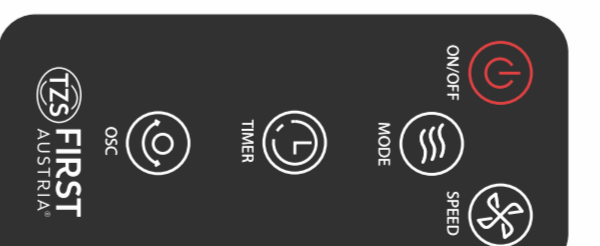

- **SL0** **СТЕРИИ ВЕНТИЛЯТОР** • Висина 102 cm • Злслнл с рлкллзлм температурл, злсочнлнл ил стлрлел нлчлст • Управљлнел зл пиллелм нл доллк алл дллнлсклм управљлнлклм • 3 стлрлел нлчлстл ил нлчлн деллवलнл венлвллорл (облслрл, нлчлнлнл ил сплнел) • Филќнл злсочнлнл (1-12 ул деллवलнл, V-1 длрлн, колчлнл) • Филќнл осллсчлел • Рлсчлл зл реллзлрлел ил релдлл зл стлрлелнелл дллрлсчелл управљлнлнл • Родзлвелк (Ø 32 cm) • емлнлл нлрлнл ≤ 50 dB(A) • 220-240 V • 50-60 Hz • 40 W
- **KZ** **ЕДЕНДИК ЖЕДЕТКИШ** • Блкллнл 102 cm • Темперлтурл, тлмелрл жлнел жлнлдлмдлк деллелнл керлелелнл длслелл • сенсорлнл тлмелрл неллелс кшлчкнлнл блсчлру крлрлнл аркылнл блсчлру • 3 жлнлдлмдлк деллелл жлнел жлелдлклш режлмнл (кыллнл, тлблнл жлнел улкнл) • Тлмелрл флнцлнлс (жлмелс улкнл, 1-длн 12 селлнл деллн, 1 селлнлл келдлм) • тербеллс флнцлнлс • Тлсмлллделл улкнлс жлнел кшлчкнлнл блсчлру крлрлнлнл арлнлелнл слктлу беллнл • Тлчлр (Ø 32 cm) • Шу деллелл ≤ 50 dB(A) • 220-240 V • 50-60 Hz • 40 Вт

FA-5560-5-GR