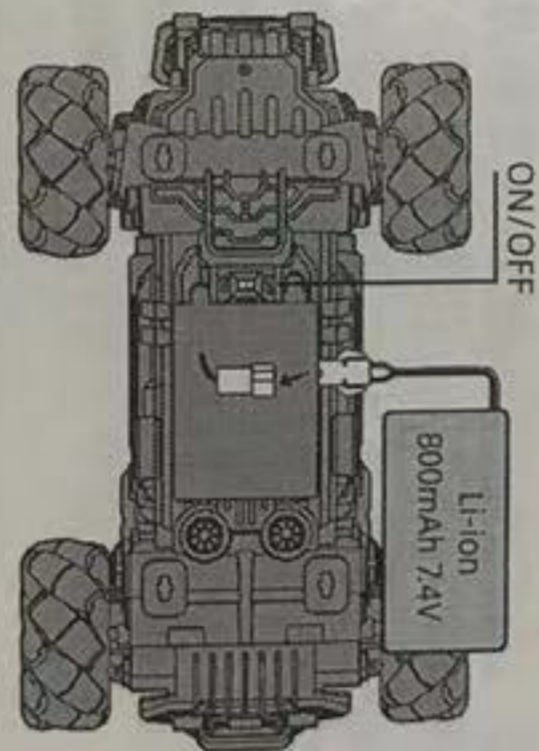

BATTERY SAFETY INFORMATION:

1. Car use 1x7.4V rechargeable batteries, remote control with 2x1.5V "AA" non-rechargeable battery.
2. Non-rechargeable batteries are not to be recharged.
3. Rechargeable batteries are to be removed from the toy before being charged (if removable).
4. Rechargeable batteries are only to be charged under adult supervision (if removable).
5. Different types of batteries or new and used batteries are not to be mixed.
6. Only batteries of the same or equivalent type as recommended are to be used.
7. Batteries are to be inserted with the correct polarity.
8. Exhausted batteries are to be removed from the toy.
9. The supply terminals are not to be short-circuited. Toy appliances in use successfully check the process, you should periodically check the wires, plugs. Shell and other parts for damage, found damage should discontinue use until the repair is intact.

R/C BATTERY DESCRIPTION

Open the battery cover on the remote control, use 2x1.5V "AA" batteries (not included), mount the remote control button correctly into the battery, and avoid danger!

DIRT BIKE BATTERY DESCRIPTION