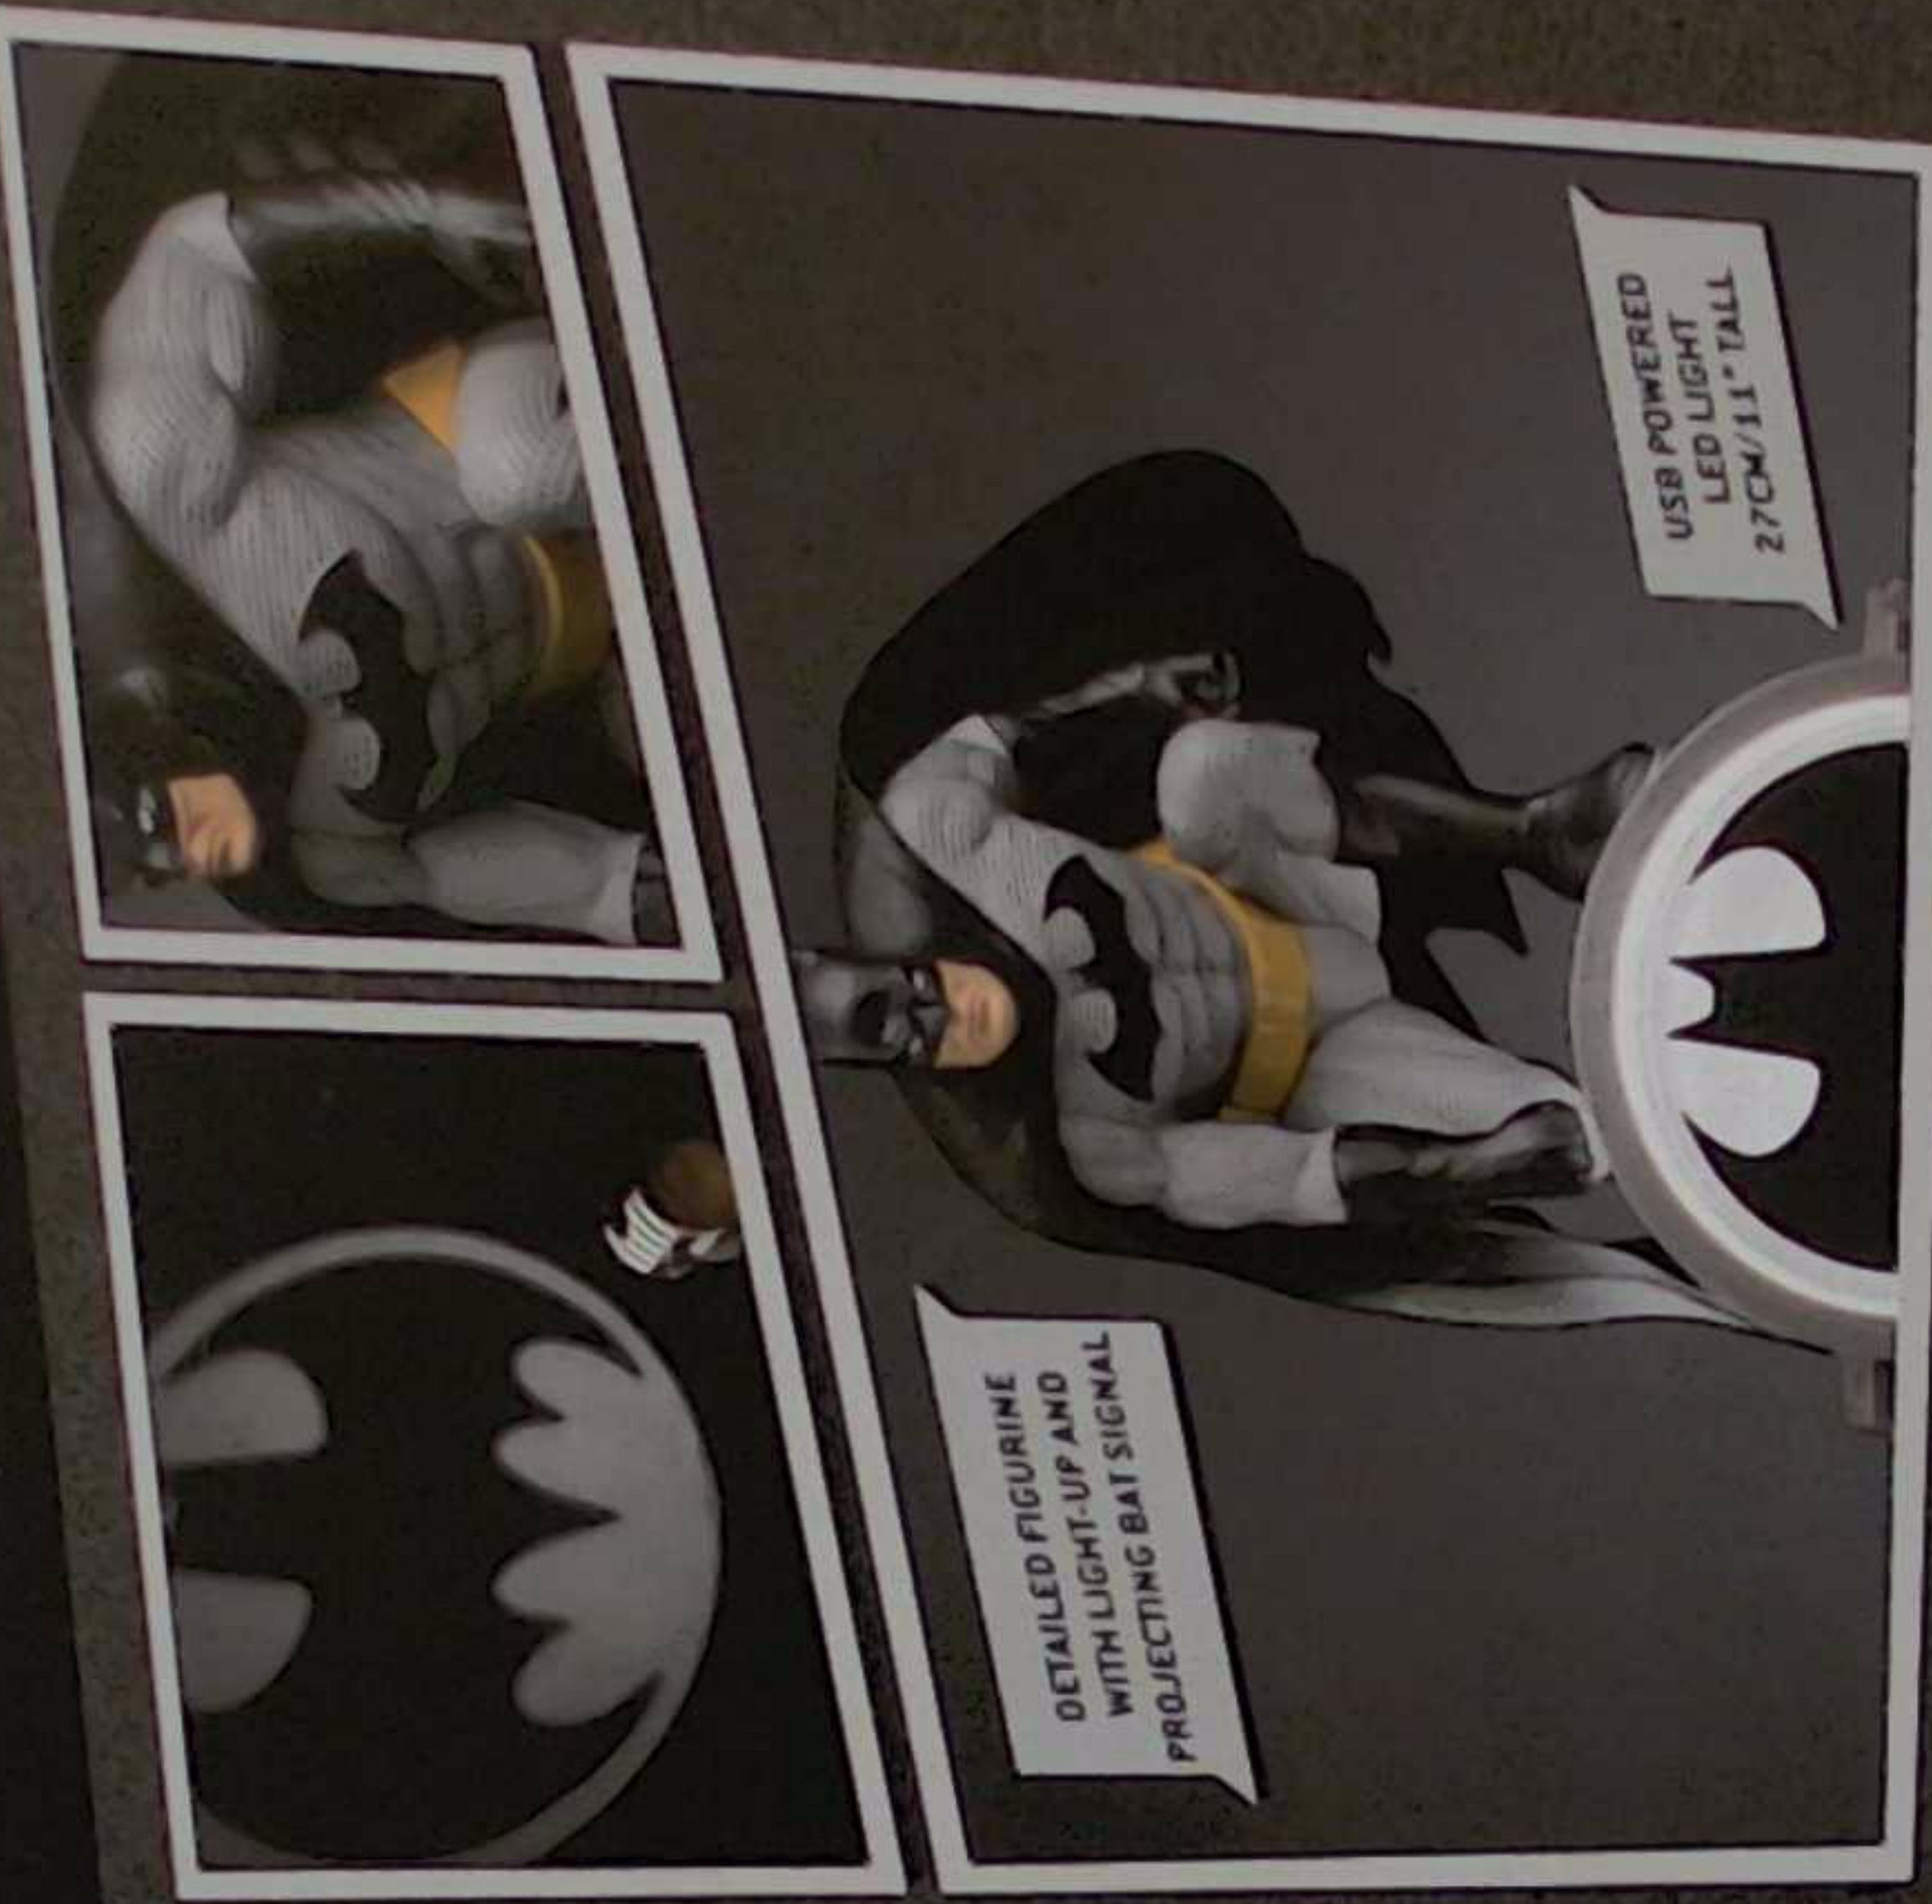

# BATMAN FIGURINE LIGHT

31099

NOT RECYCLED  
4027 Recycle  
400 Recycle  
Recycling Information  
www.warnerbros.com

Full instructions and LED light included. This light is not a toy.

DESIGNED BY THE  
**PALADONE**

FOR MORE INFO, VISIT  
WWW.PALADONE.COM

2  
Senn

2

BATMAN FIGURINE LIGHT