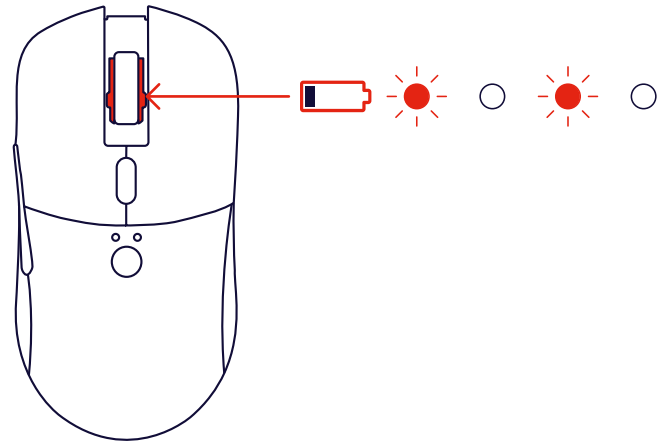

4.

● CLEVER GAMING

GAMING X Trust.

REDEX  
**USER GUIDE**  
WIRELESS GAMING MOUSE

FAQ

[WWW.TRUST.COM/24480/FAQ](http://WWW.TRUST.COM/24480/FAQ)

Trust International BV - Laan van Barcelona 600 - 3317DD, Dordrecht, The Netherlands  
©2022 Trust All rights reserved.