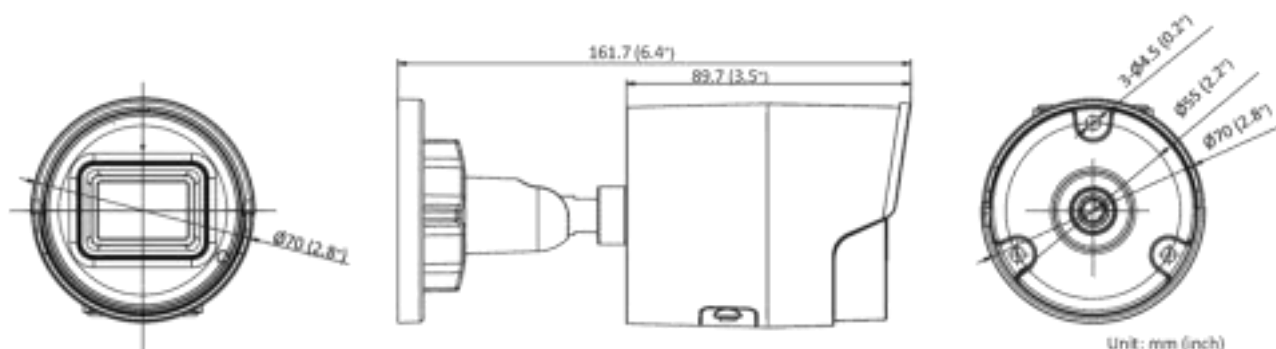

Power Consumption and Current	12 VDC, 0.5 A, max. 6.0 W PoE: (802.3af, 36 V to 57 V), 0.2 A to 0.13 A, max. 7.0 W
Power Interface	Ø5.5 mm coaxial power plug
Material	ADC12
Camera Dimension	Ø70 × 161.7 mm (2.8" × 6.4")
Package Dimension	216 × 121 × 118 mm (8.5" × 4.8" × 4.6")
Camera Weight	Approx. 480 g (1.1 lb.)
With Package Weight	Approx. 696 g (1.5 lb.)
Linkage Method	Upload to NAS/memory card, notify surveillance center, trigger record, trigger capture
Web Client Language	33 languages English, Russian, Estonian, Bulgarian, Hungarian, Greek, German, Italian, Czech, Slovak, French, Polish, Dutch, Portuguese, Spanish, Romanian, Danish, Swedish, Norwegian, Finnish, Croatian, Slovenian, Serbian, Turkish, Korean, Traditional Chinese, Thai, Vietnamese, Japanese, Latvian, Lithuanian, Portuguese (Brazil), Ukrainian
General Function	Anti-flicker, heartbeat, mirror, privacy masks, flash log, password reset via e-mail, pixel counter
Software Reset	Yes
Approval	
EMC	FCC (47 CFR Part 15, Subpart B); CE-EMC (EN 55032: 2015, EN 61000-3-2: 2014, EN 61000-3-3: 2013, EN 50130-4: 2011 +A1: 2014); RCM (AS/NZS CISPR 32: 2015); IC (ICES-003: Issue 6, 2016); KC (KN 32: 2015, KN 35: 2015)
Safety	UL (UL 60950-1); CB (IEC 60950-1:2005 + Am 1:2009 + Am 2:2013); CE-LVD (EN 60950-1:2005 + Am 1:2009 + Am 2:2013); BIS (IS 13252(Part 1):2010+A1:2013+A2:2015); LOA (IEC/EN 60950-1)
Environment	CE-RoHS (2011/65/EU); WEEE (2012/19/EU); Reach (Regulation (EC) No 1907/2006)
Protection	Ingression protection: IP67 (IEC 60529-2013)

▪ Available Model

DS-2CD2046G2-I(2.8 mm, 4 mm, 6 mm)

DS-2CD2046G2-IU(2.8 mm, 4 mm, 6 mm)

▪ Dimension

▪ Accessory

DS-1280ZJ-XS
Junction Box

Distributed by

**HIKVISION****Headquarters**