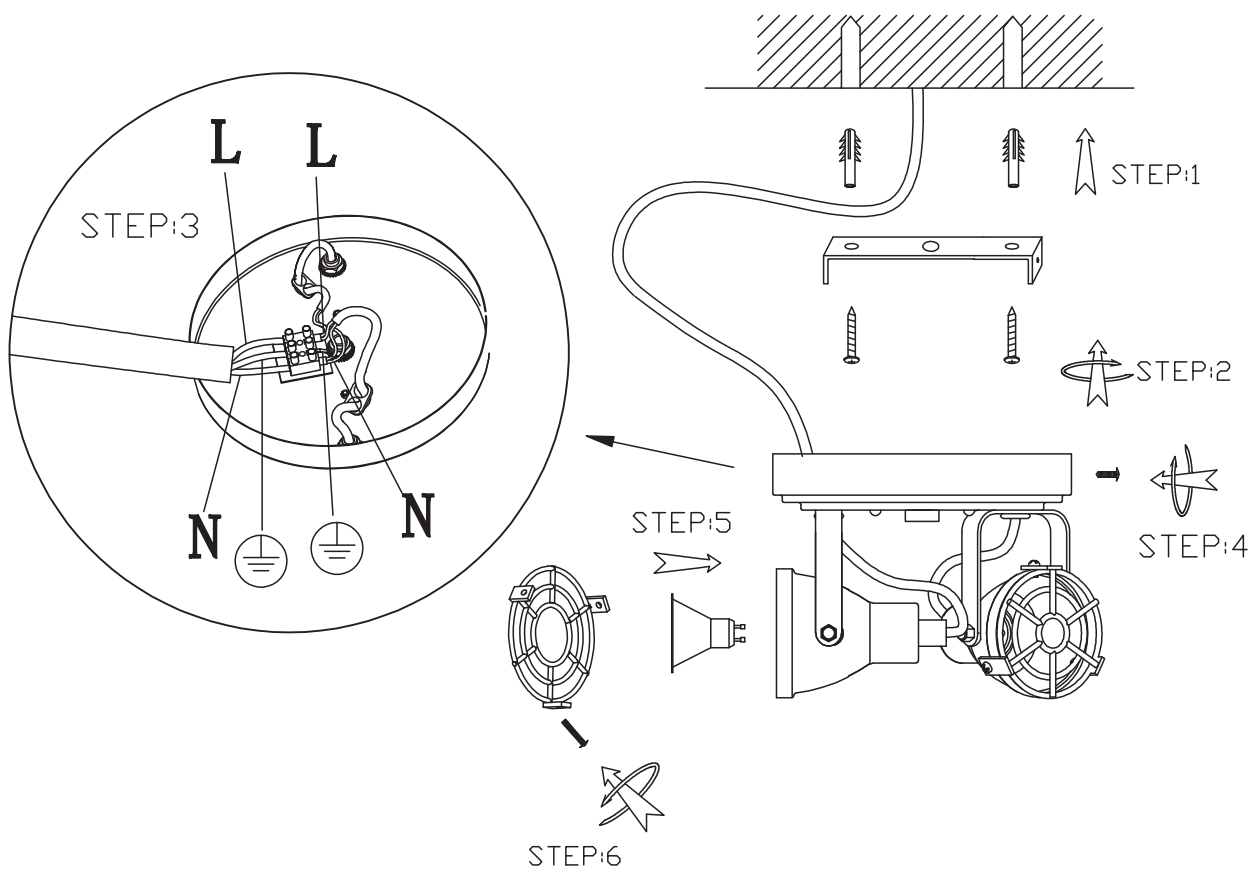

INSTRUCTION MANUAL

Sorra 2 SL Rust
96680

Overall size: