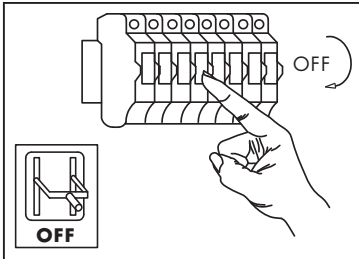

INSTRUCTION MANUAL

Sorra 2 SL Rust
96680

Overall size: