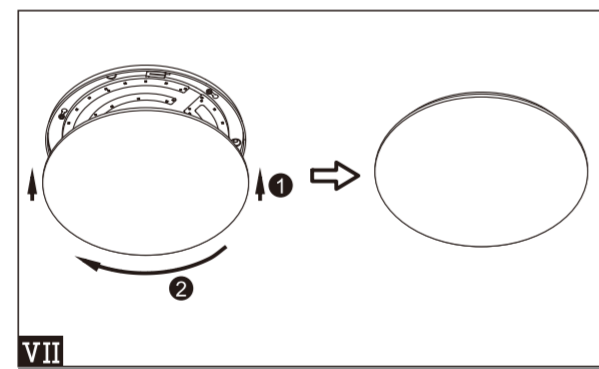

INSTRUCTION MANUAL

Extrema CL 80 White Star Effect
96799

CE IP20 RoHS

180-240V RF dimmable Max. 90W

ATTENTION

- Warning: this lamp may only be used with the LED light source provided.
- Power off the electricity before connecting the lamp.

96796-96797-96798-96799-98386

ADJUSTABLE LED CIRCULAR LUMINAIRES

REMOTE CONTROL INSTRUCTIONS

CE

- Install 2 x AAA batteries (Not supplied) into the remote control.
- On & Off buttons turn the fitting on and Off.
- K- & K+ buttons allow you to adjust the colour temperature to your liking.
- The * & * buttons adjust the level of brightness (dimming function).
- The ⊙ button changes the colour temperature from warm to cool to a mix of both.
- The ⊙ button puts the light fitting into "Nightlight" mode.
- Channel "B" & "C" buttons can be used for controlling additional LED circular light fittings and each channel and light fitting would have to be "paired" as below.

Specification

Mode	CS-RG12KW1
Color	White
Wireless Technology	5.8G wireless communication
Control distance	30m
Moonlight Mode	Yes
Group Control	Yes
Rotating Mode	Yes
Power	A pair of AAA batteries
Size	150*38.5*12mm
Weight	35g