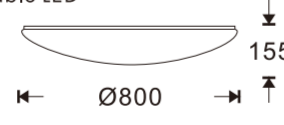

96799

This item contains unchangeable LED

5680	LM
90	W
2700-6500	K
>80	Ro
30000	H

QAZQA

WWW.QAZQA.COM