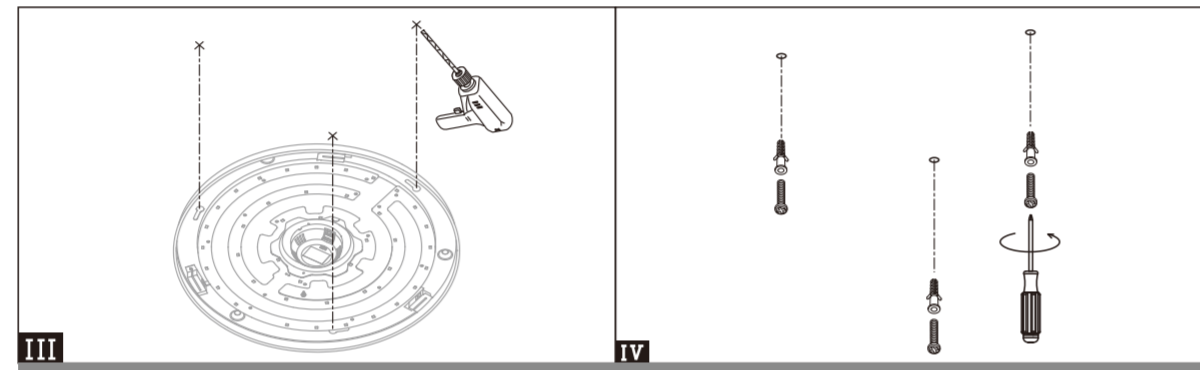

INSTRUCTION MANUAL

Extrema CL 80 White Star Effect
96799

CE IP20 RoHS

180-240V RF dimmable Max. 90W

ATTENTION

- Warning: this lamp may only be used with the LED light source provided.
- Power off the electricity before connecting the lamp.

96796-96797-96798-96799-98386

ADJUSTABLE LED CIRCULAR LUMINAIRES

REMOTE CONTROL INSTRUCTIONS

CE

- Install 2 x AAA batteries (Not supplied) into the remote control.
- On & Off buttons turn the fitting on and Off.
- K- & K+ buttons allow you to adjust the colour temperature to your liking.
- The * & * buttons adjust the level of brightness (dimming function).
- The ⊙ button changes the colour temperature from warm to cool to a mix of both.
- The ⊙ button puts the light fitting into "Nightlight" mode.
- Channel "B" & "C" buttons can be used for controlling additional LED circular light fittings and each channel and light fitting would have to be "paired" as below.

Specification

Mode	CS-RG12KW1
Color	White
Wireless Technology	5.8G wireless communication
Control distance	30m
Moonlight Mode	Yes
Group Control	Yes
Rotating Mode	Yes
Power	A pair of AAA batteries
Size	150*38.5*12mm
Weight	35g