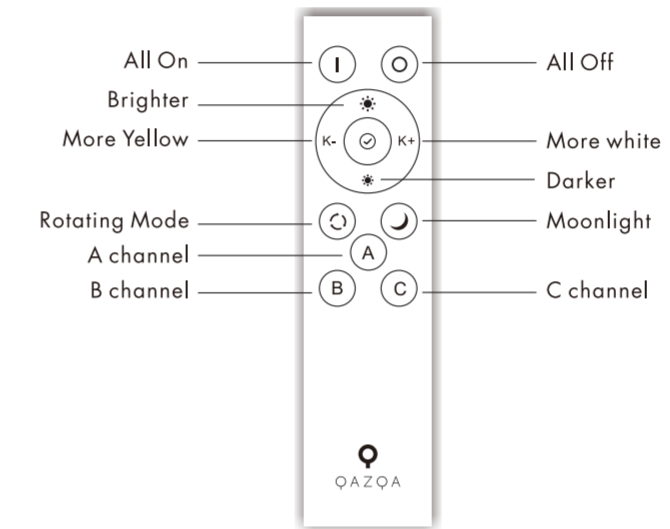

INSTRUCTION MANUAL

Extrema CL 80 White Star Effect
96799

CE IP20 RoHS

180-240V RF dimmable Max. 90W

ATTENTION

- Warning: this lamp may only be used with the LED light source provided.
- Power off the electricity before connecting the lamp.

96796-96797-96798-96799-98386

ADJUSTABLE LED CIRCULAR LUMINAIRES

REMOTE CONTROL INSTRUCTIONS

CE

- Install 2 x AAA batteries (Not supplied) into the remote control.
- On & Off buttons turn the fitting on and Off.
- K- & K+ buttons allow you to adjust the colour temperature to your liking.
- The * & * buttons adjust the level of brightness (dimming function).
- The ⊙ button changes the colour temperature from warm to cool to a mix of both.
- The ⊙ button puts the light fitting into "Nightlight" mode.
- Channel "B" & "C" buttons can be used for controlling additional LED circular light fittings and each channel and light fitting would have to be "paired" as below.

Specification

Mode	CS-RG12KW1
Color	White
Wireless Technology	5.8G wireless communication
Control distance	30m
Moonlight Mode	Yes
Group Control	Yes
Rotating Mode	Yes
Power	A pair of AAA batteries
Size	150*38.5*12mm
Weight	35g