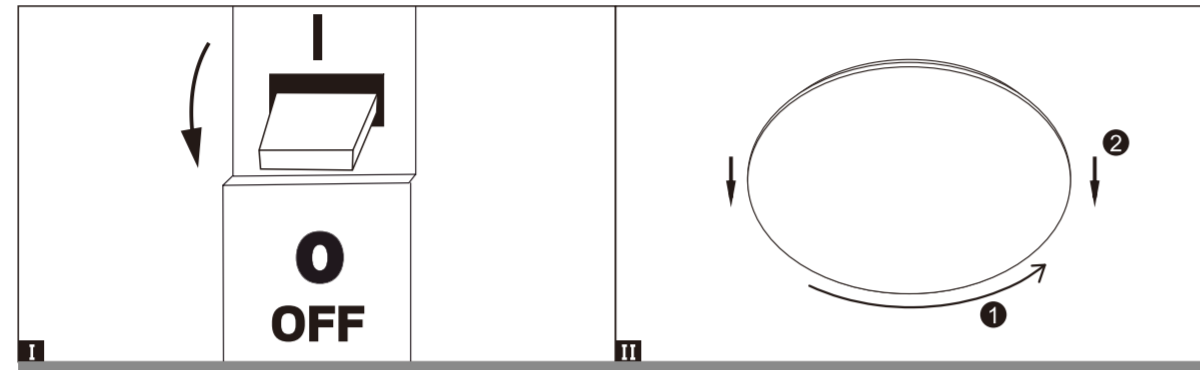

INSTRUCTION MANUAL

Extrema CL 80 White Star Effect
96799

CE IP20 RoHS

180-240V RF dimmable Max. 90W

ATTENTION

- Warning: this lamp may only be used with the LED light source provided.
- Power off the electricity before connecting the lamp.

96796-96797-96798-96799-98386

ADJUSTABLE LED CIRCULAR LUMINAIRES

REMOTE CONTROL INSTRUCTIONS

CE

- Install 2 x AAA batteries (Not supplied) into the remote control.
- On & Off buttons turn the fitting on and Off.
- K- & K+ buttons allow you to adjust the colour temperature to your liking.
- The * & * buttons adjust the level of brightness (dimming function).
- The ⊙ button changes the colour temperature from warm to cool to a mix of both.
- The ⊙ button puts the light fitting into "Nightlight" mode.
- Channel "B" & "C" buttons can be used for controlling additional LED circular light fittings and each channel and light fitting would have to be "paired" as below.

Specification

Mode	CS-RG12KW1
Color	White
Wireless Technology	5.8G wireless communication
Control distance	30m
Moonlight Mode	Yes
Group Control	Yes
Rotating Mode	Yes
Power	A pair of AAA batteries
Size	150*38.5*12mm
Weight	35g