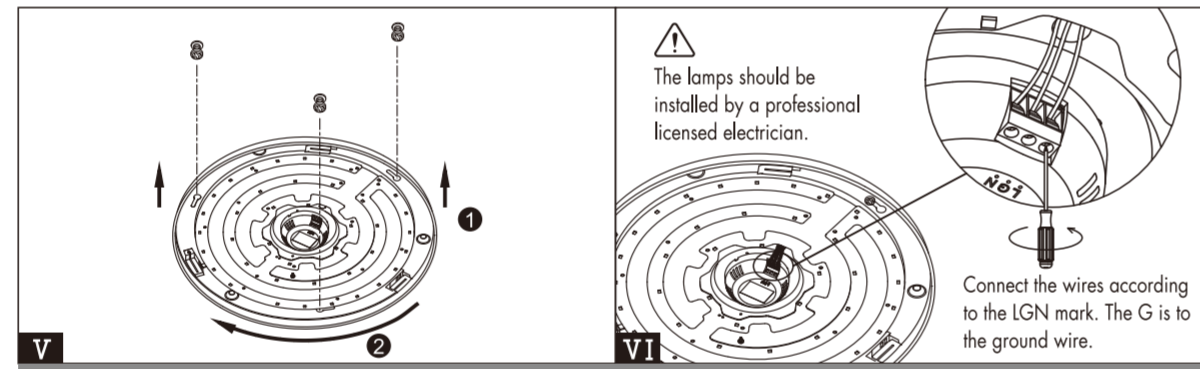

INSTRUCTION MANUAL

Extrema CL 80 White Star Effect
96799

CE IP20 RoHS

180-240V RF dimmable Max. 90W

ATTENTION

- Warning: this lamp may only be used with the LED light source provided.
- Power off the electricity before connecting the lamp.

96796-96797-96798-96799-98386

ADJUSTABLE LED CIRCULAR LUMINAIRES

REMOTE CONTROL INSTRUCTIONS

CE

- Install 2 x AAA batteries (Not supplied) into the remote control.
- On & Off buttons turn the fitting on and Off.
- K- & K+ buttons allow you to adjust the colour temperature to your liking.
- The * & * buttons adjust the level of brightness (dimming function).
- The ⊙ button changes the colour temperature from warm to cool to a mix of both.
- The ⊙ button puts the light fitting into "Nightlight" mode.
- Channel "B" & "C" buttons can be used for controlling additional LED circular light fittings and each channel and light fitting would have to be "paired" as below.

Note: The Light Fitting & the Remote Control have been paired "A channel" at the factory. If the remote control is not working you may need to action the following pairing process.

- With the light fitting switched Off, long press Channel "A" on the remote control and wait for the LED on the remote control to remain a constant RED.
- With the Channel "A" button still pressed down switch on the light fitting. It should initially blink which indicates that the light fitting has been successfully paired.

Specification

Mode	CS-RG12KW1
Color	White
Wireless Technology	5.8G wireless communication
Control distance	30m
Moonlight Mode	Yes
Group Control	Yes
Rotating Mode	Yes
Power	A pair of AAA batteries
Size	150*38.5*12mm
Weight	35g