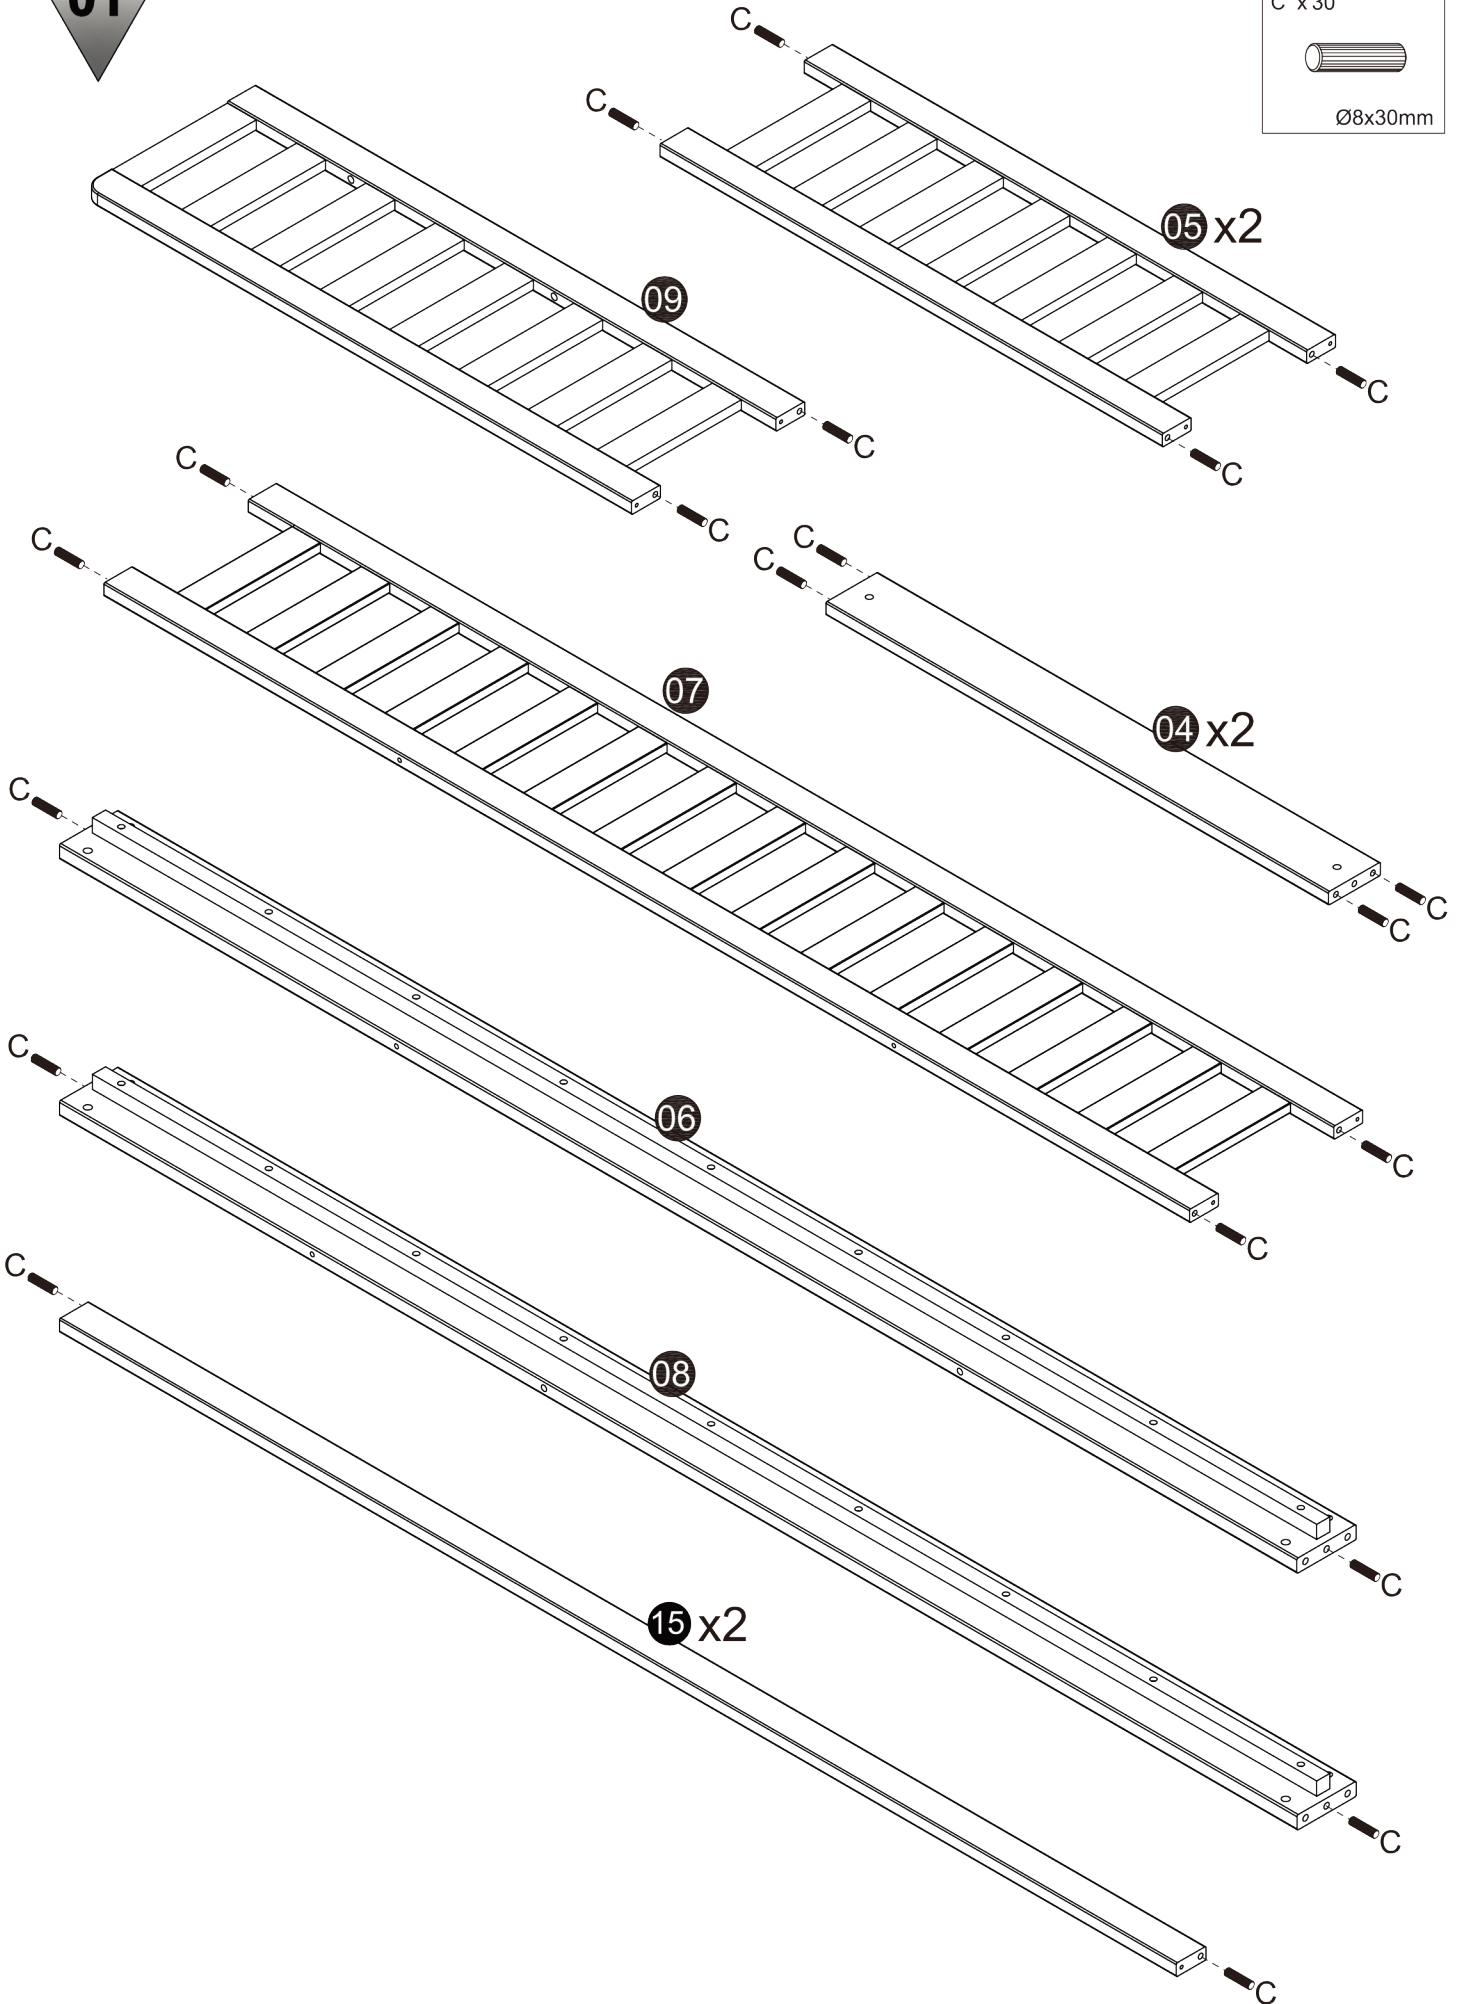

EXPLODED VIEW

HARDWARE

<p>A x4</p>  <p>M6x100mm</p>	<p>B x12</p> 	<p>C x36</p>  <p>Ø8x30mm</p>	<p>D x10</p>  <p>Ø6x100mm</p>	<p>E x8</p>  <p>M6x80mm</p>
<p>F x32</p>  <p>Ø3x30mm</p>	<p>G x4</p>  <p>M6x70mm</p>	<p>H x1</p> 	<p>I x14</p>  <p>Ø6x80mm</p>	<p>J x6</p> 

TOOLS

WARNING

01

C x 30

Ø8x30mm

02

A x2  M6x100mm	B x2 	C x2  Ø8x30mm
D x4  Ø6x100mm	H x1 	

03

A x2  M6x100mm	B x2 	C x2  Ø8x30mm
D x4  Ø6x100mm	H x1 	

04

05

06

07

08

09

10

H x1	
I x4	 Ø6x80mm

H x1	
I x2	 Ø6x80mm