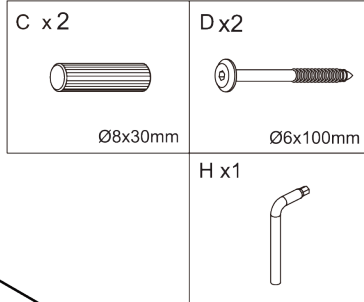

EXPLODED VIEW

HARDWARE

<p>A x4</p>  <p>M6x100mm</p>	<p>B x12</p> 	<p>C x36</p>  <p>Ø8x30mm</p>	<p>D x10</p>  <p>Ø6x100mm</p>	<p>E x8</p>  <p>M6x80mm</p>
<p>F x32</p>  <p>Ø3x30mm</p>	<p>G x4</p>  <p>M6x70mm</p>	<p>H x1</p> 	<p>I x14</p>  <p>Ø6x80mm</p>	<p>J x6</p> 

TOOLS

WARNING

01

C x 30

Ø8x30mm

02

A x2  M6x100mm	B x2 	C x2  Ø8x30mm
D x4  Ø6x100mm	H x1 	

03

A x2  M6x100mm	B x2 	C x2  Ø8x30mm
D x4  Ø6x100mm	H x1 	

04

05

06

07

08

09

10

H x1	
I x4	 Ø6x80mm

H x1	
I x2	 Ø6x80mm