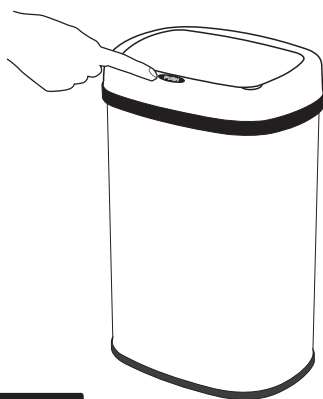

USER'S MANUAL ONE TOUCH TRASH BIN

- ① Lid
- ② Cover
- ③ Button
- ④ Rubbish Bag Ring
- ⑤ Dustbin Body

STEP 1 Press the button

STEP 2 The lid will open automatically