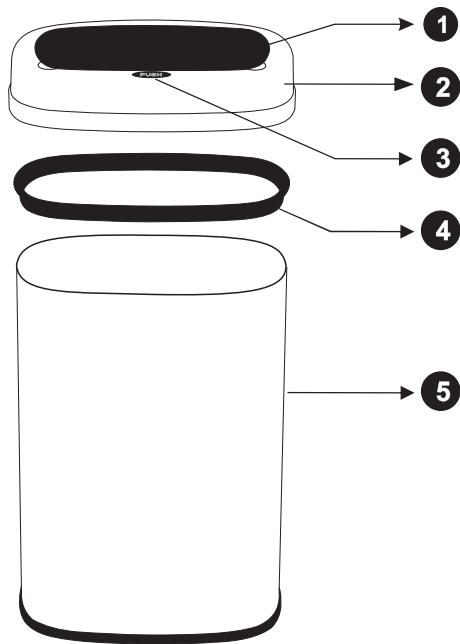

USER'S MANUAL ONE TOUCH TRASH BIN

- ① Lid
- ② Cover
- ③ Button
- ④ Rubbish Bag Ring
- ⑤ Dustbin Body

STEP 1 Press the button

STEP 2 The lid will open automatically