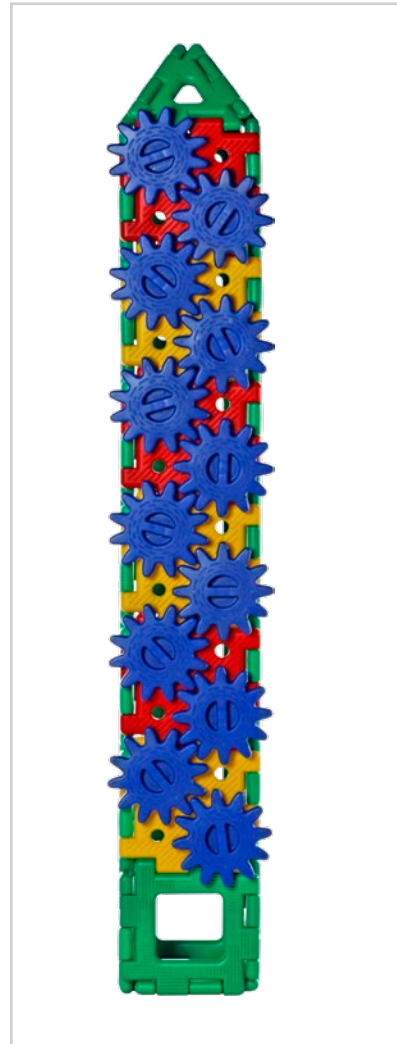

Tall Gear Tower