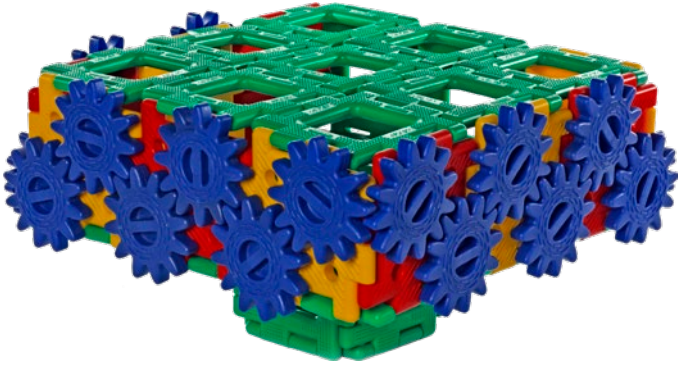

Gear Plinth