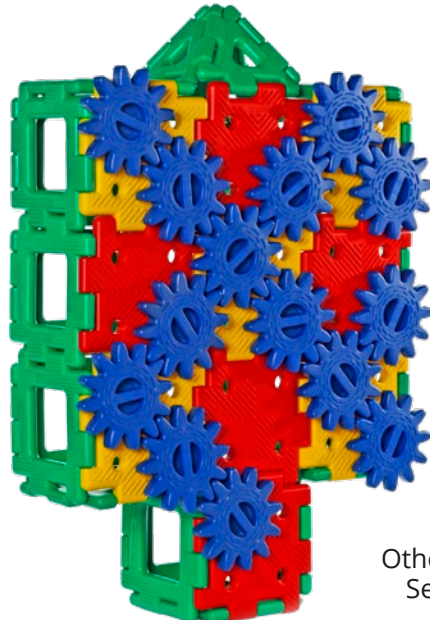

Other Giant Polydron Sets are available