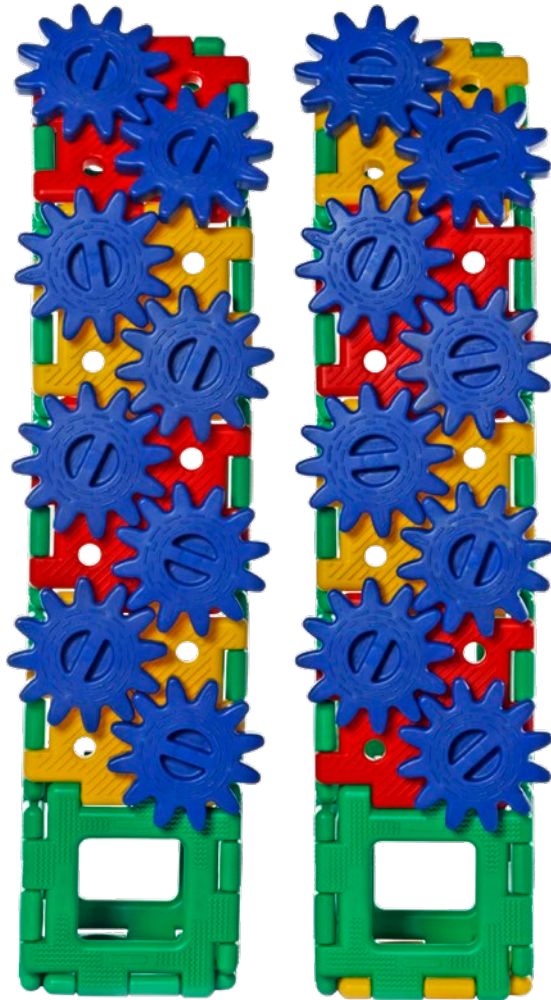

GIANT POLYDRON®

Giant Polydron Giant Gears Set

Giant Gear Tower

Twin Gear Towers

Designed
in the UK

BPA Free

100%
Recyclable

DATE OF MANUFACTURE: