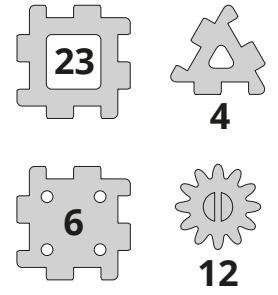

POLYDRON GMBH, Carl-Borgward-Straße 20, D-56566 Neuwied,
Deutschland. Tel: +49 26314433000 • E: office@polydron.eu

Gear Plinth

Tall Gear Tower

Wide Gear Tower

Other Gear Models

Other Giant Polydron Sets are available