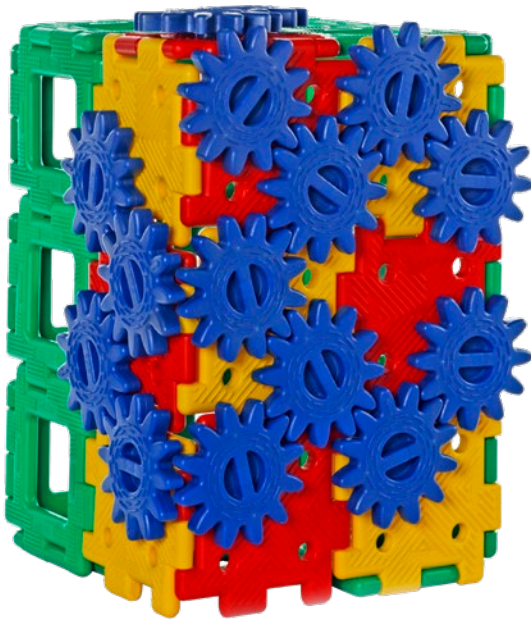

Wide Gear Tower

Other Gear Models