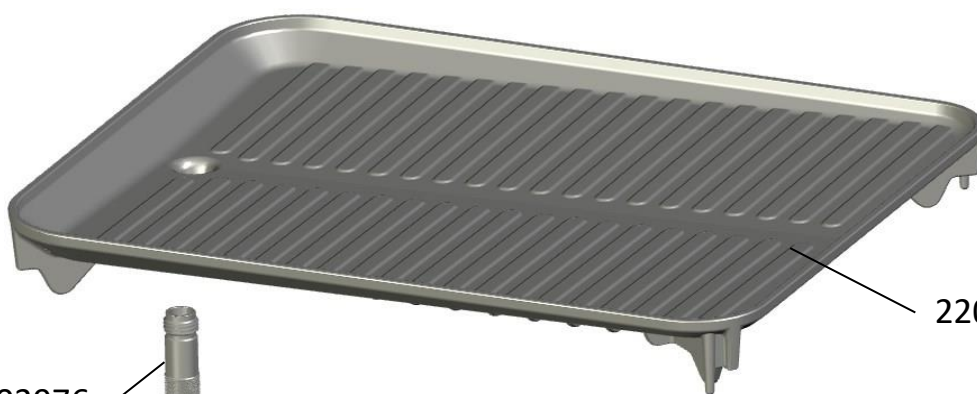

**STOVE / RECHAUD :  
CAMP BISTRO GRILL**

**CAMPINGAZ®**

2203976

2203975

2203977

SPARE PARTS REF.	EN DESCRIPTIONS	FR DESCRIPTIONS
2203975	COOKING GRIDDLE	PLAQUE DE CUISSON
2203976	GREASE TUBE	TUBE GRAISSE
2203977	GREASE DRAWER	TIROIR A GRAISSE