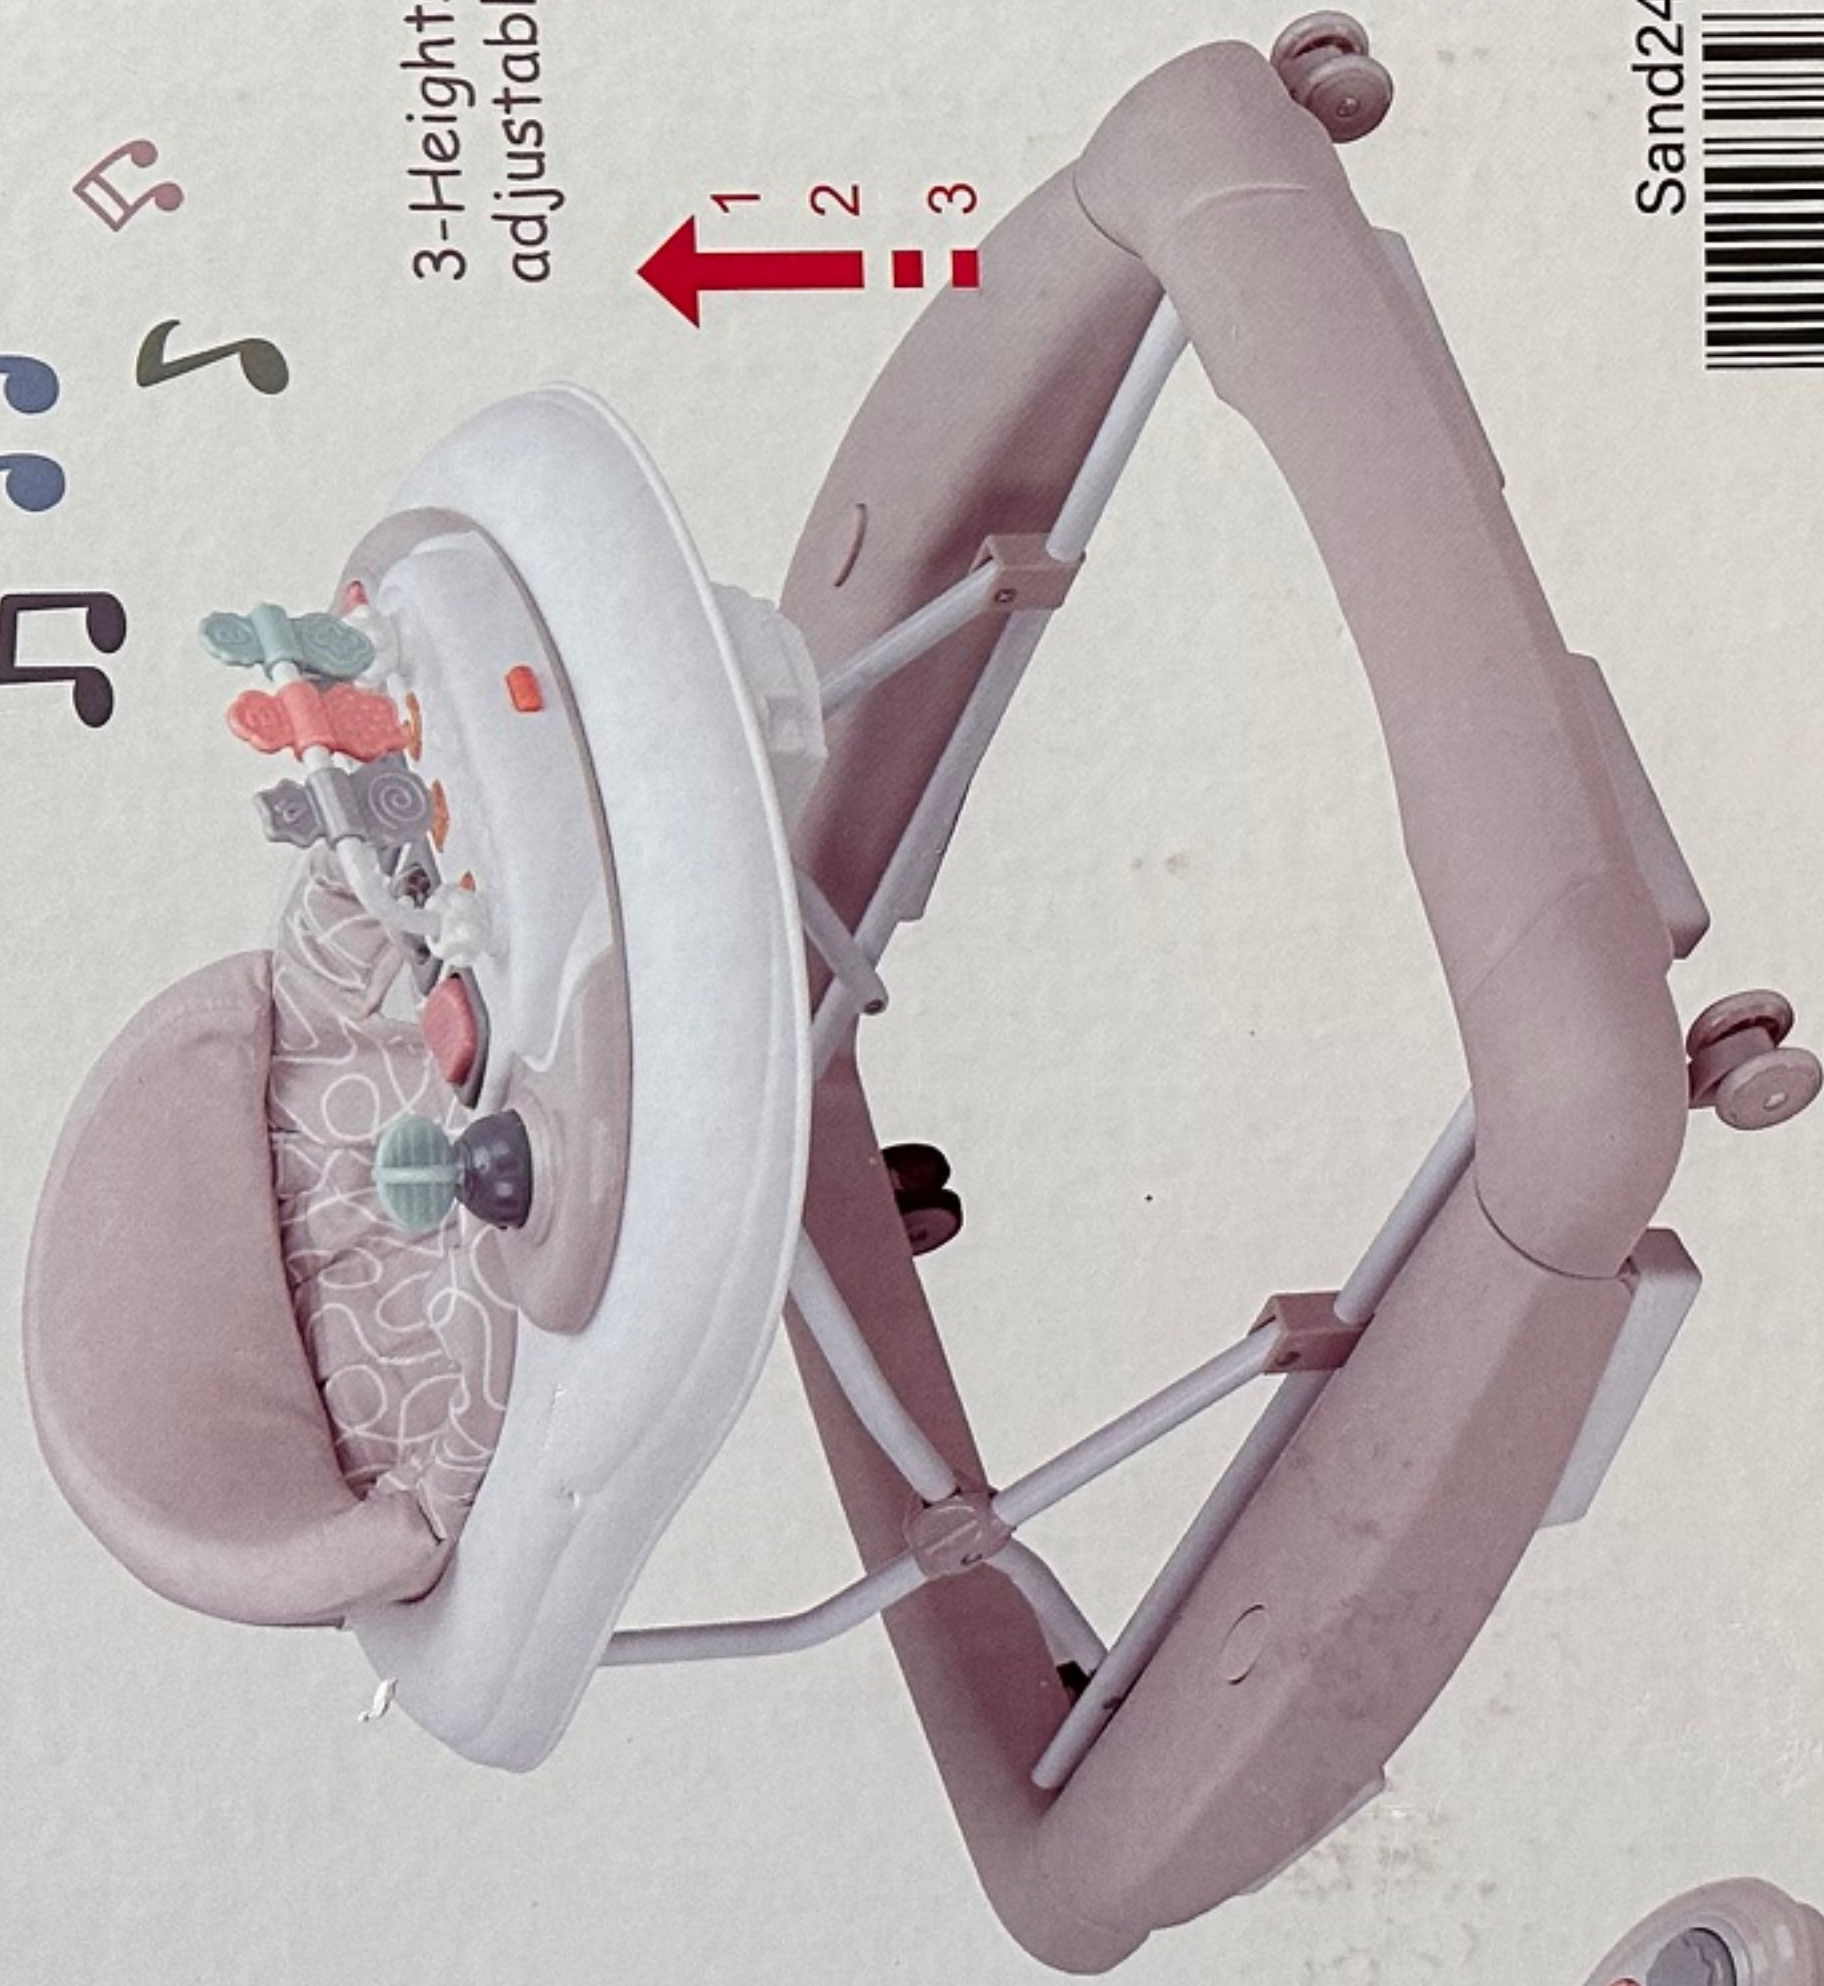

BABY WALKER & ROCKER 2in1

3-Heights
adjustable

Sand24

and rhythm

- 2 in 1 (walker+rocker) base design, with detachable footstep fabric
- 2 wheels and 2 rear grip wheels reduce movement to provide more safety, brake pads to help prevent falls on stairs