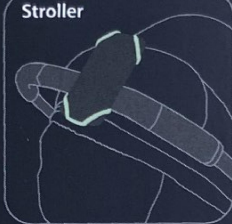

Bicycle

Stroller

Shopping Cart

Phone Stand

Patented quick-mounting strap for bike stem. Install and remove in seconds.

www.BoneCollection.com