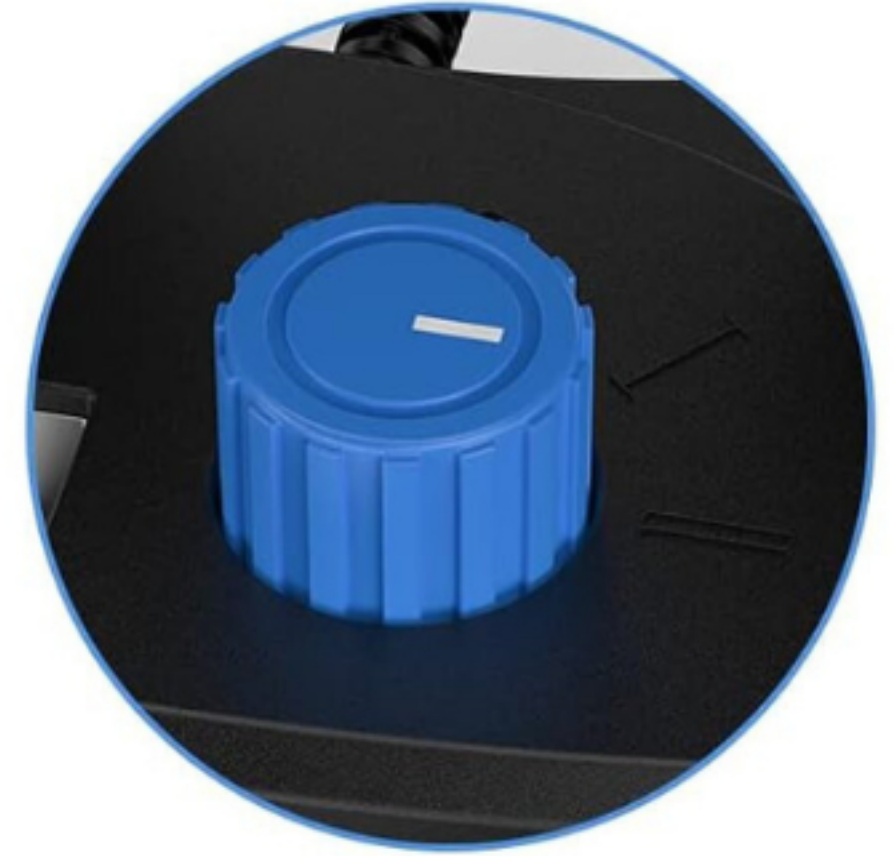

4M WIND DELIVERY DISTANCE

Cool the Whole Summer

2-speed Adjustable Wind

5 fan flabellum

Chair Back Clip

Cigarette Lighter Plug Power