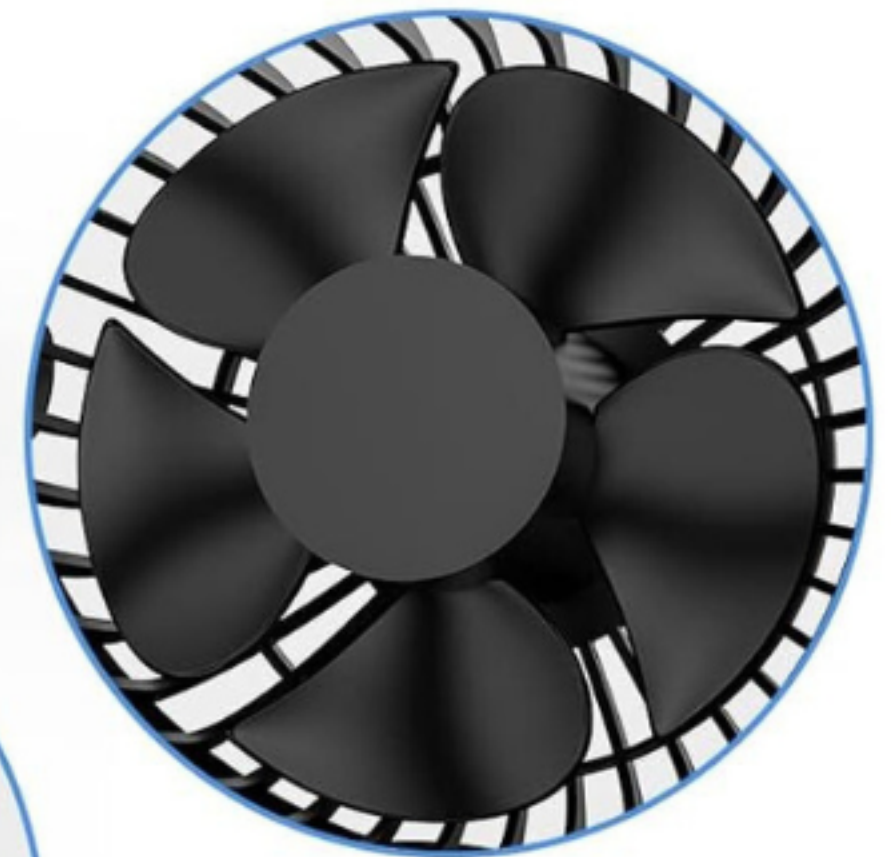

4M WIND DELIVERY DISTANCE

Cool the Whole Summer

2-speed Adjustable Wind

5 fan flabellum

Chair Back Clip

Cigarette Lighter Plug Power