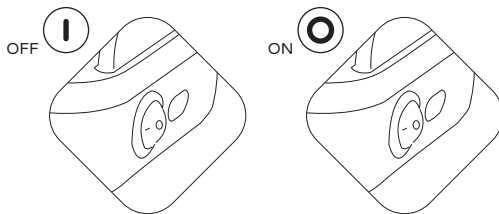

USER MANUAL

10 Docks

7x USB-A 12W
output

5x USB-C PD
18W output

Fast
Charging

Charge your device

Power the Charging Dock

Led Power Indicator

In the box

Specifications

- ⚡ 3x Type-C Input: PD 18W
- ⚡ 7x USB-A Output: 12W
- 🔌 AC input: 100.0 - 240.0 V; 2.0 A; 50/60 Hz

- 📏 235x128x83 mm
- ⚖️ 848 gram