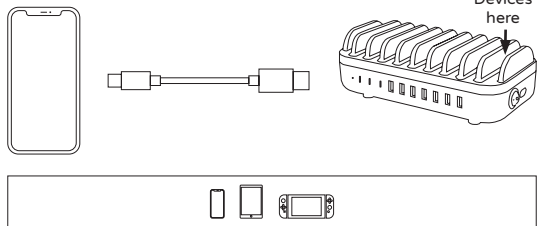

USER MANUAL

10 Docks

7x USB-A 12W
output

5x USB-C PD
18W output

Fast
Charging

Charge your device

Power the Charging Dock

Led Power Indicator

In the box

Specifications

- ⚡ 3x Type-C Input: PD 18W
- ⚡ 7x USB-A Output: 12W
- 🔌 AC input: 100.0 - 240.0 V; 2.0 A; 50/60 Hz

- 📏 235x128x83 mm
- ⚖️ 848 gram