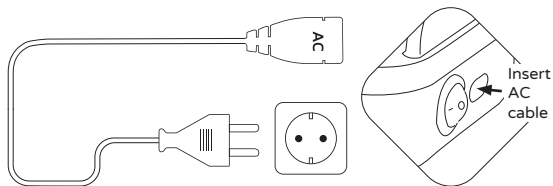

USER MANUAL

10 Docks

7x USB-A 12W
output

5x USB-C PD
18W output

Fast
Charging

Charge your device

Power the Charging Dock

Led Power Indicator

In the box

Specifications

- ⚡ 3x Type-C Input: PD 18W
- ⚡ 7x USB-A Output: 12W
- 🔌 AC input: 100.0 - 240.0 V; 2.0 A; 50/60 Hz

- 📏 235x128x83 mm
- ⚖️ 848 gram