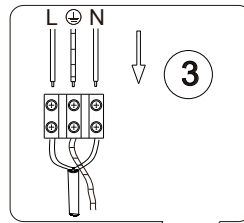

INSTRUCTION MANUAL

Clima CL White 102127

Ceiling Fan lamp
incl. LED QL7001008
3x1450lm Module
2000lm Lamp
3x13.5W LED Module
40W Lamp
220-240V~50Hz
3000-6500-4000K
CRI > 80
30000 h
15000 ON/OFF

Overall Sizes: