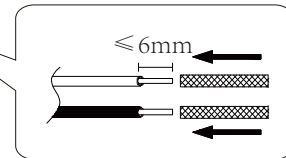

INSTRUCTION MANUAL

Clima CL White 102127

Ceiling Fan lamp
incl. LED QL7001008
3x1450lm Module
2000lm Lamp
3x13.5W LED Module
40W Lamp
220-240V~50Hz
3000-6500-4000K
CRI > 80
30000 h
15000 ON/OFF

Overall Sizes: