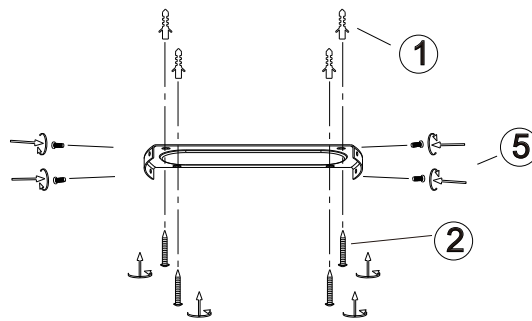

INSTRUCTION MANUAL

Clima CL White 102127

Ceiling Fan lamp
incl. LED QL7001008
3x1450lm Module
2000lm Lamp
3x13.5W LED Module
40W Lamp
220-240V~50Hz
3000-6500-4000K
CRI > 80
30000 h
15000 ON/OFF

Overall Sizes: