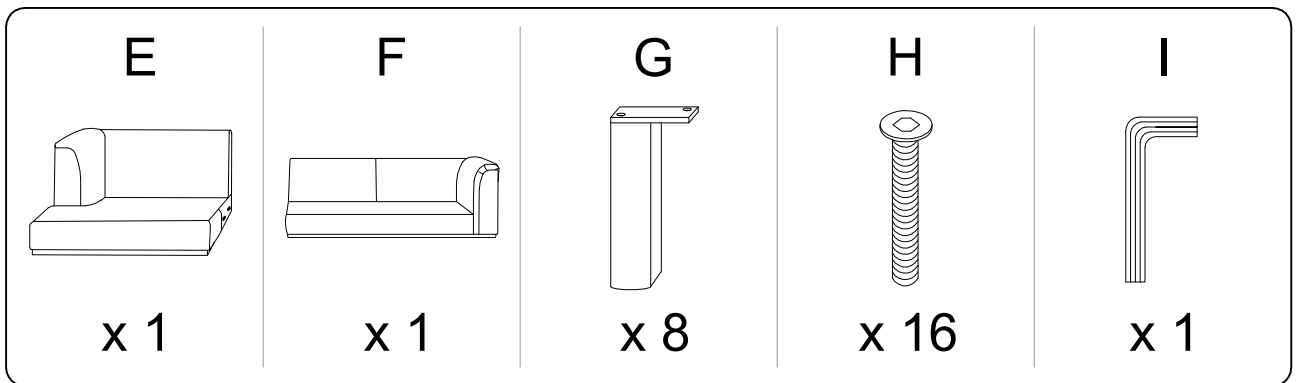

Diagram illustrating assembly instructions and safety warnings:

- Warning 1:** A triangle with an exclamation mark points to a box containing:
 - An icon of an L-shaped metal bracket.
 - An icon of a power drill with a slash through it, indicating that a power drill should not be used.
- Warning 2:** A triangle with an exclamation mark points to a box containing:
 - An icon of a rectangular block being placed on a textured surface.
 - An icon of a rectangular block with a slash through it, indicating that the block should not be placed on a soft surface.
- Time:** A clock icon is shown next to the text "20'".
- Personnel:** An icon of a person is shown next to the number "2".