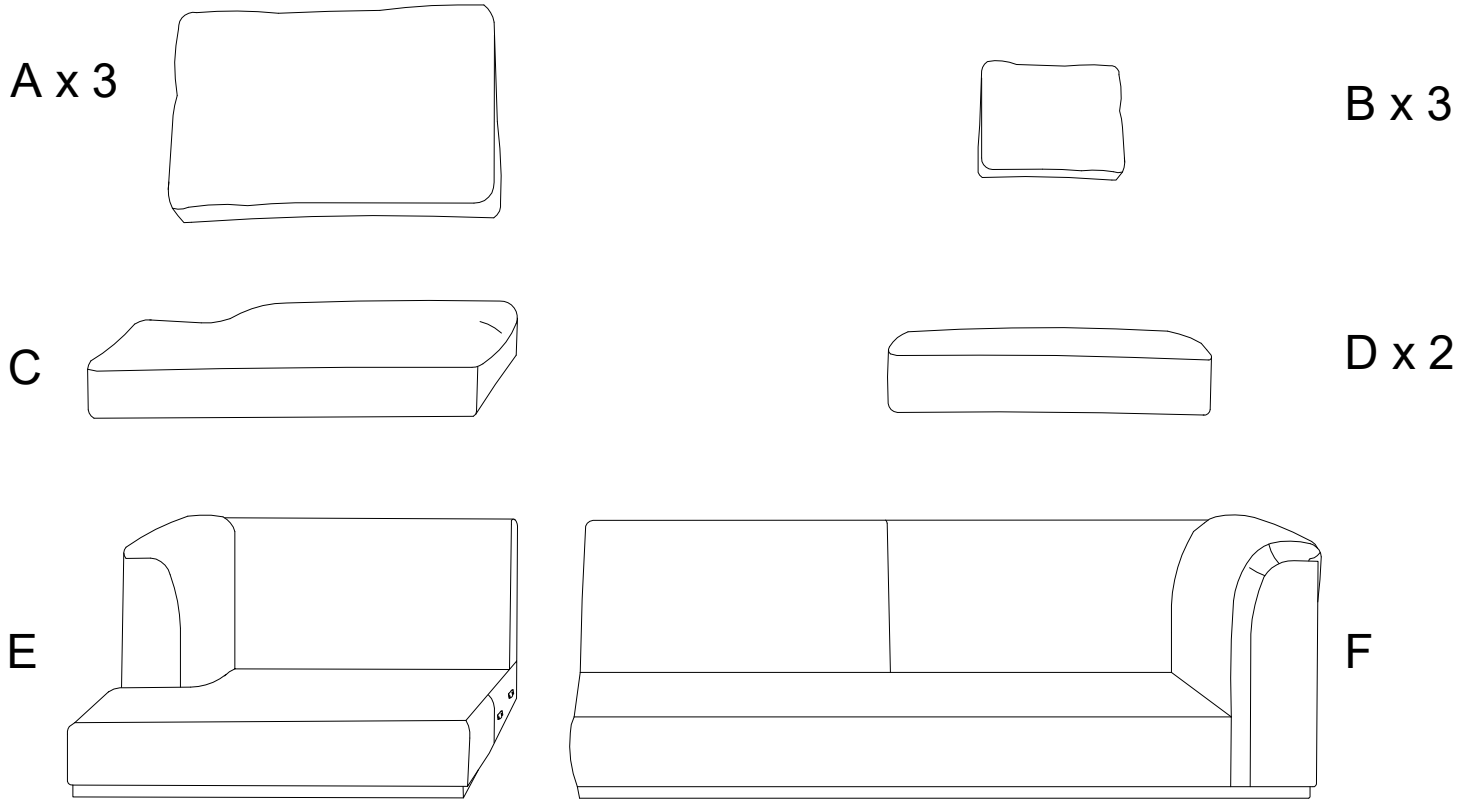

Diagram illustrating assembly instructions and safety warnings:

- Warning 1:** A triangle with an exclamation mark points to a box containing:
 - An icon of an L-shaped metal bracket.
 - An icon of a power drill with a slash through it, indicating that a power drill should not be used.
- Warning 2:** A triangle with an exclamation mark points to a box containing:
 - An icon of a rectangular block being placed on a textured surface.
 - An icon of a rectangular block with a slash through it, indicating that the block should not be placed on a soft surface.
- Time:** A clock icon is shown next to the text "20'".
- Personnel:** An icon of a person is shown next to the number "2".

2

3