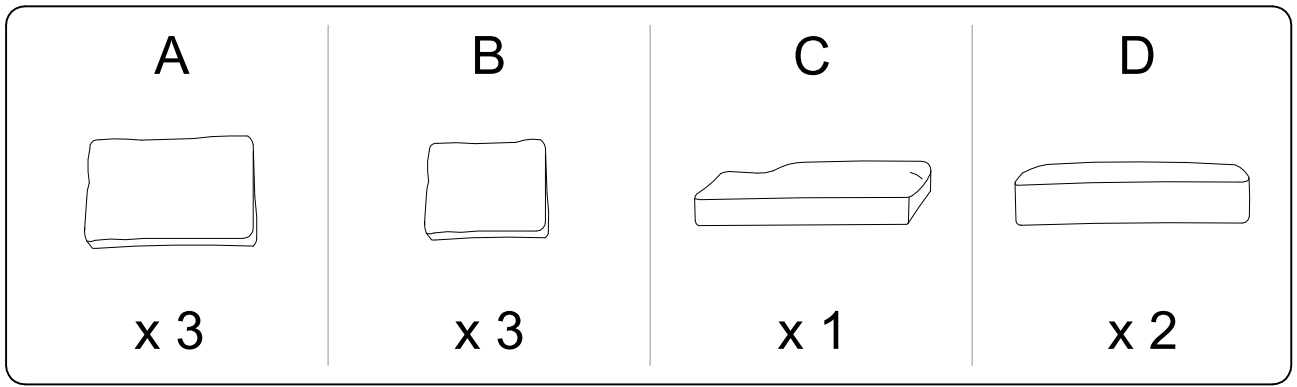

Diagram illustrating assembly instructions and safety warnings:

- Warning 1:** A triangle with an exclamation mark points to a box containing:
 - An icon of an L-shaped metal bracket.
 - An icon of a power drill with a slash through it, indicating that a power drill should not be used.
- Warning 2:** A triangle with an exclamation mark points to a box containing:
 - An icon of a rectangular block being placed on a textured surface.
 - An icon of a rectangular block with a slash through it, indicating that the block should not be placed on a soft surface.
- Time:** A clock icon is shown next to the text "20'".
- Personnel:** An icon of a person is shown next to the number "2".