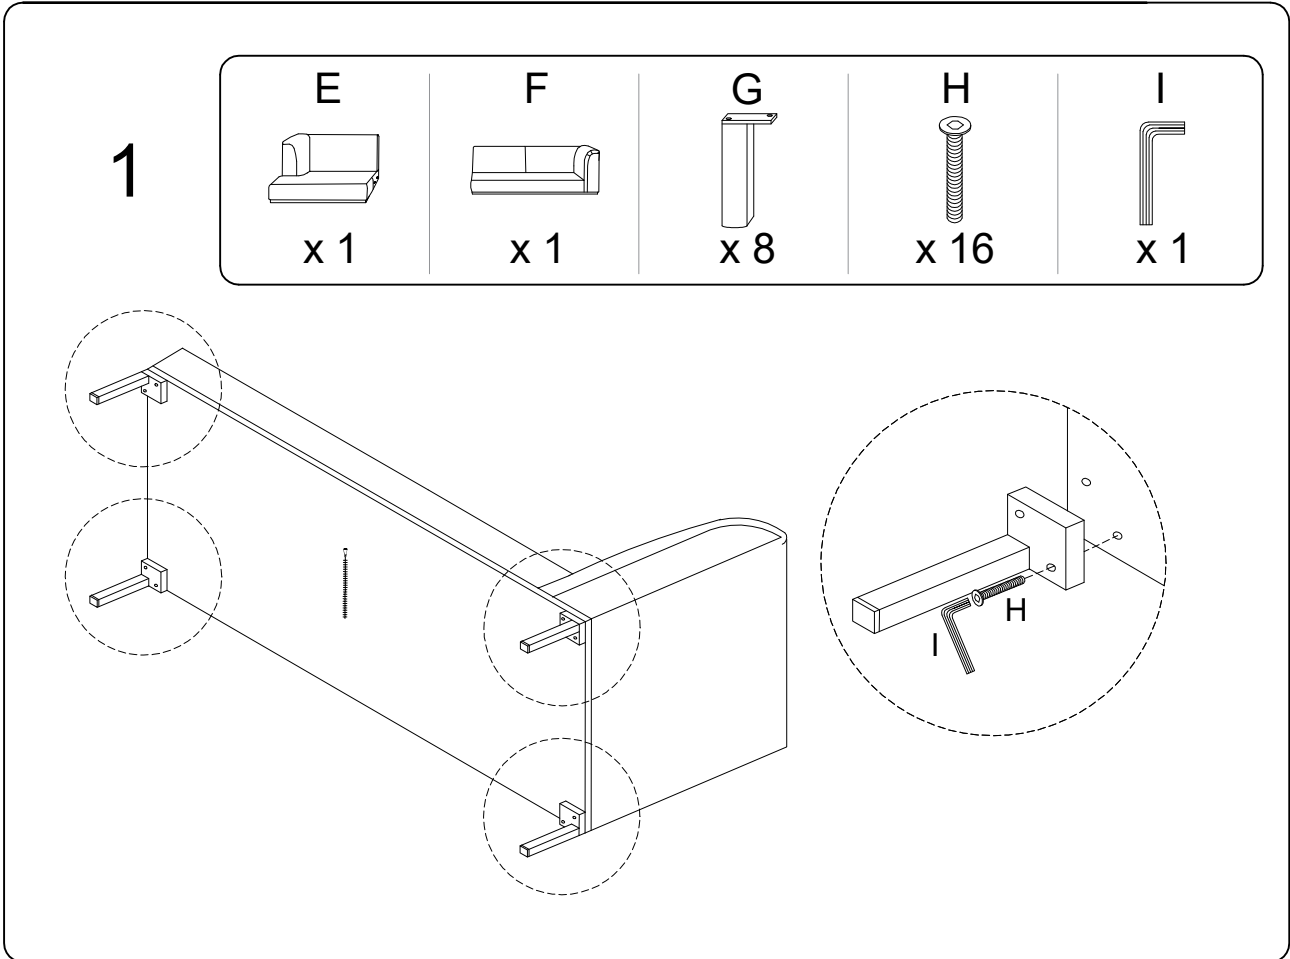

Diagram illustrating assembly instructions and safety warnings:

- Warning 1:** A triangle with an exclamation mark points to a box containing:
 - An icon of an L-shaped metal bracket.
 - An icon of a power drill with a slash through it, indicating that a power drill should not be used.
- Warning 2:** A triangle with an exclamation mark points to a box containing:
 - An icon of a rectangular block being placed on a textured surface.
 - An icon of a rectangular block with a slash through it, indicating that the block should not be placed on a soft surface.
- Time:** A clock icon is shown next to the text "20'".
- Personnel:** An icon of a person is shown next to the number "2".